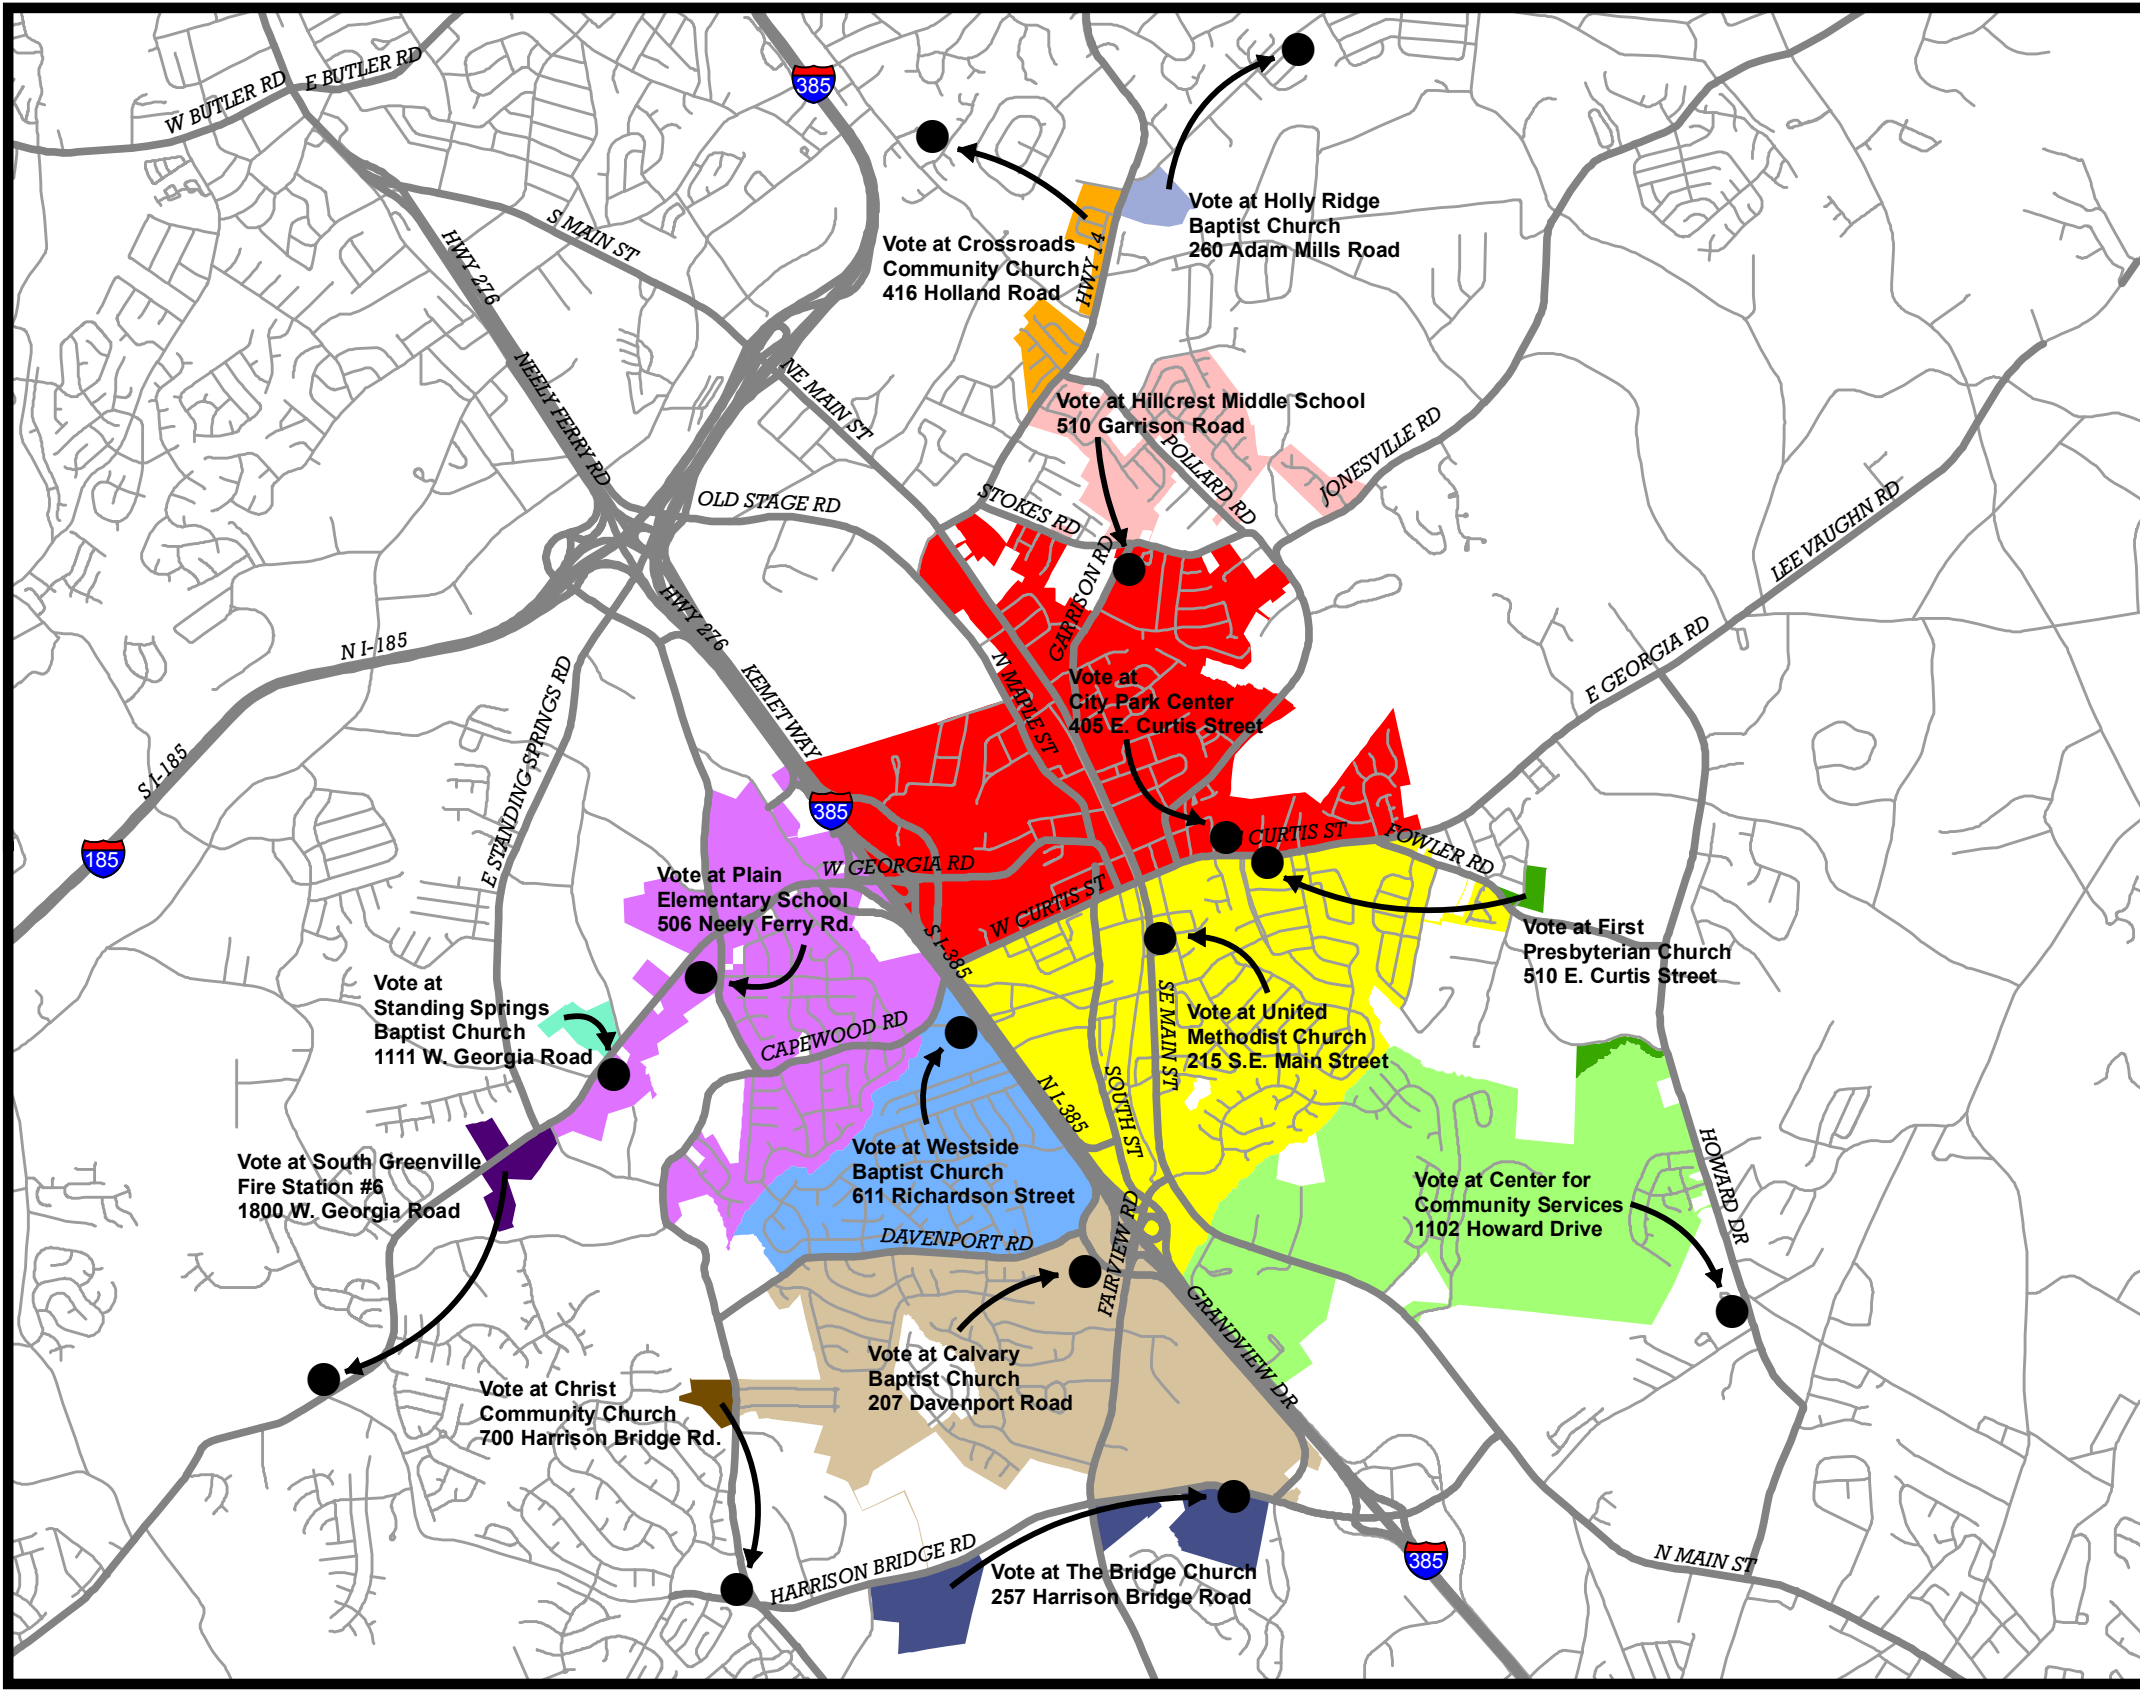

City of Simpsonville Voting Precincts and Poll Sites (Unofficial)

Legend

- | | |
|--|--|
|  Simpsonville 2 |  Simpsonville 3 |
|  Bridge Fork |  Simpsonville 4 |
|  Graze Branch |  Simpsonville 5 |
|  Hillcrest |  Simpsonville 6 |
|  Moore Creek |  Standing Springs |
|  Neely Farms |  Sycamore |
|  Raintree |  Poll Site |
|  Simpsonville 1 | |

Created on February 1, 2012

Reproduction of this map is prohibited without permission from the City of Simpsonville.

DISCLAIMER: The information contained herein is for reference purposes only. The City of Simpsonville makes no warranty, express or implied, nor any guarantee as to information provided herein. The City of Simpsonville explicitly disclaims all representations and warranties. The City of Simpsonville assumes no liability for any errors, omissions, or inaccuracies in the information provided herein.