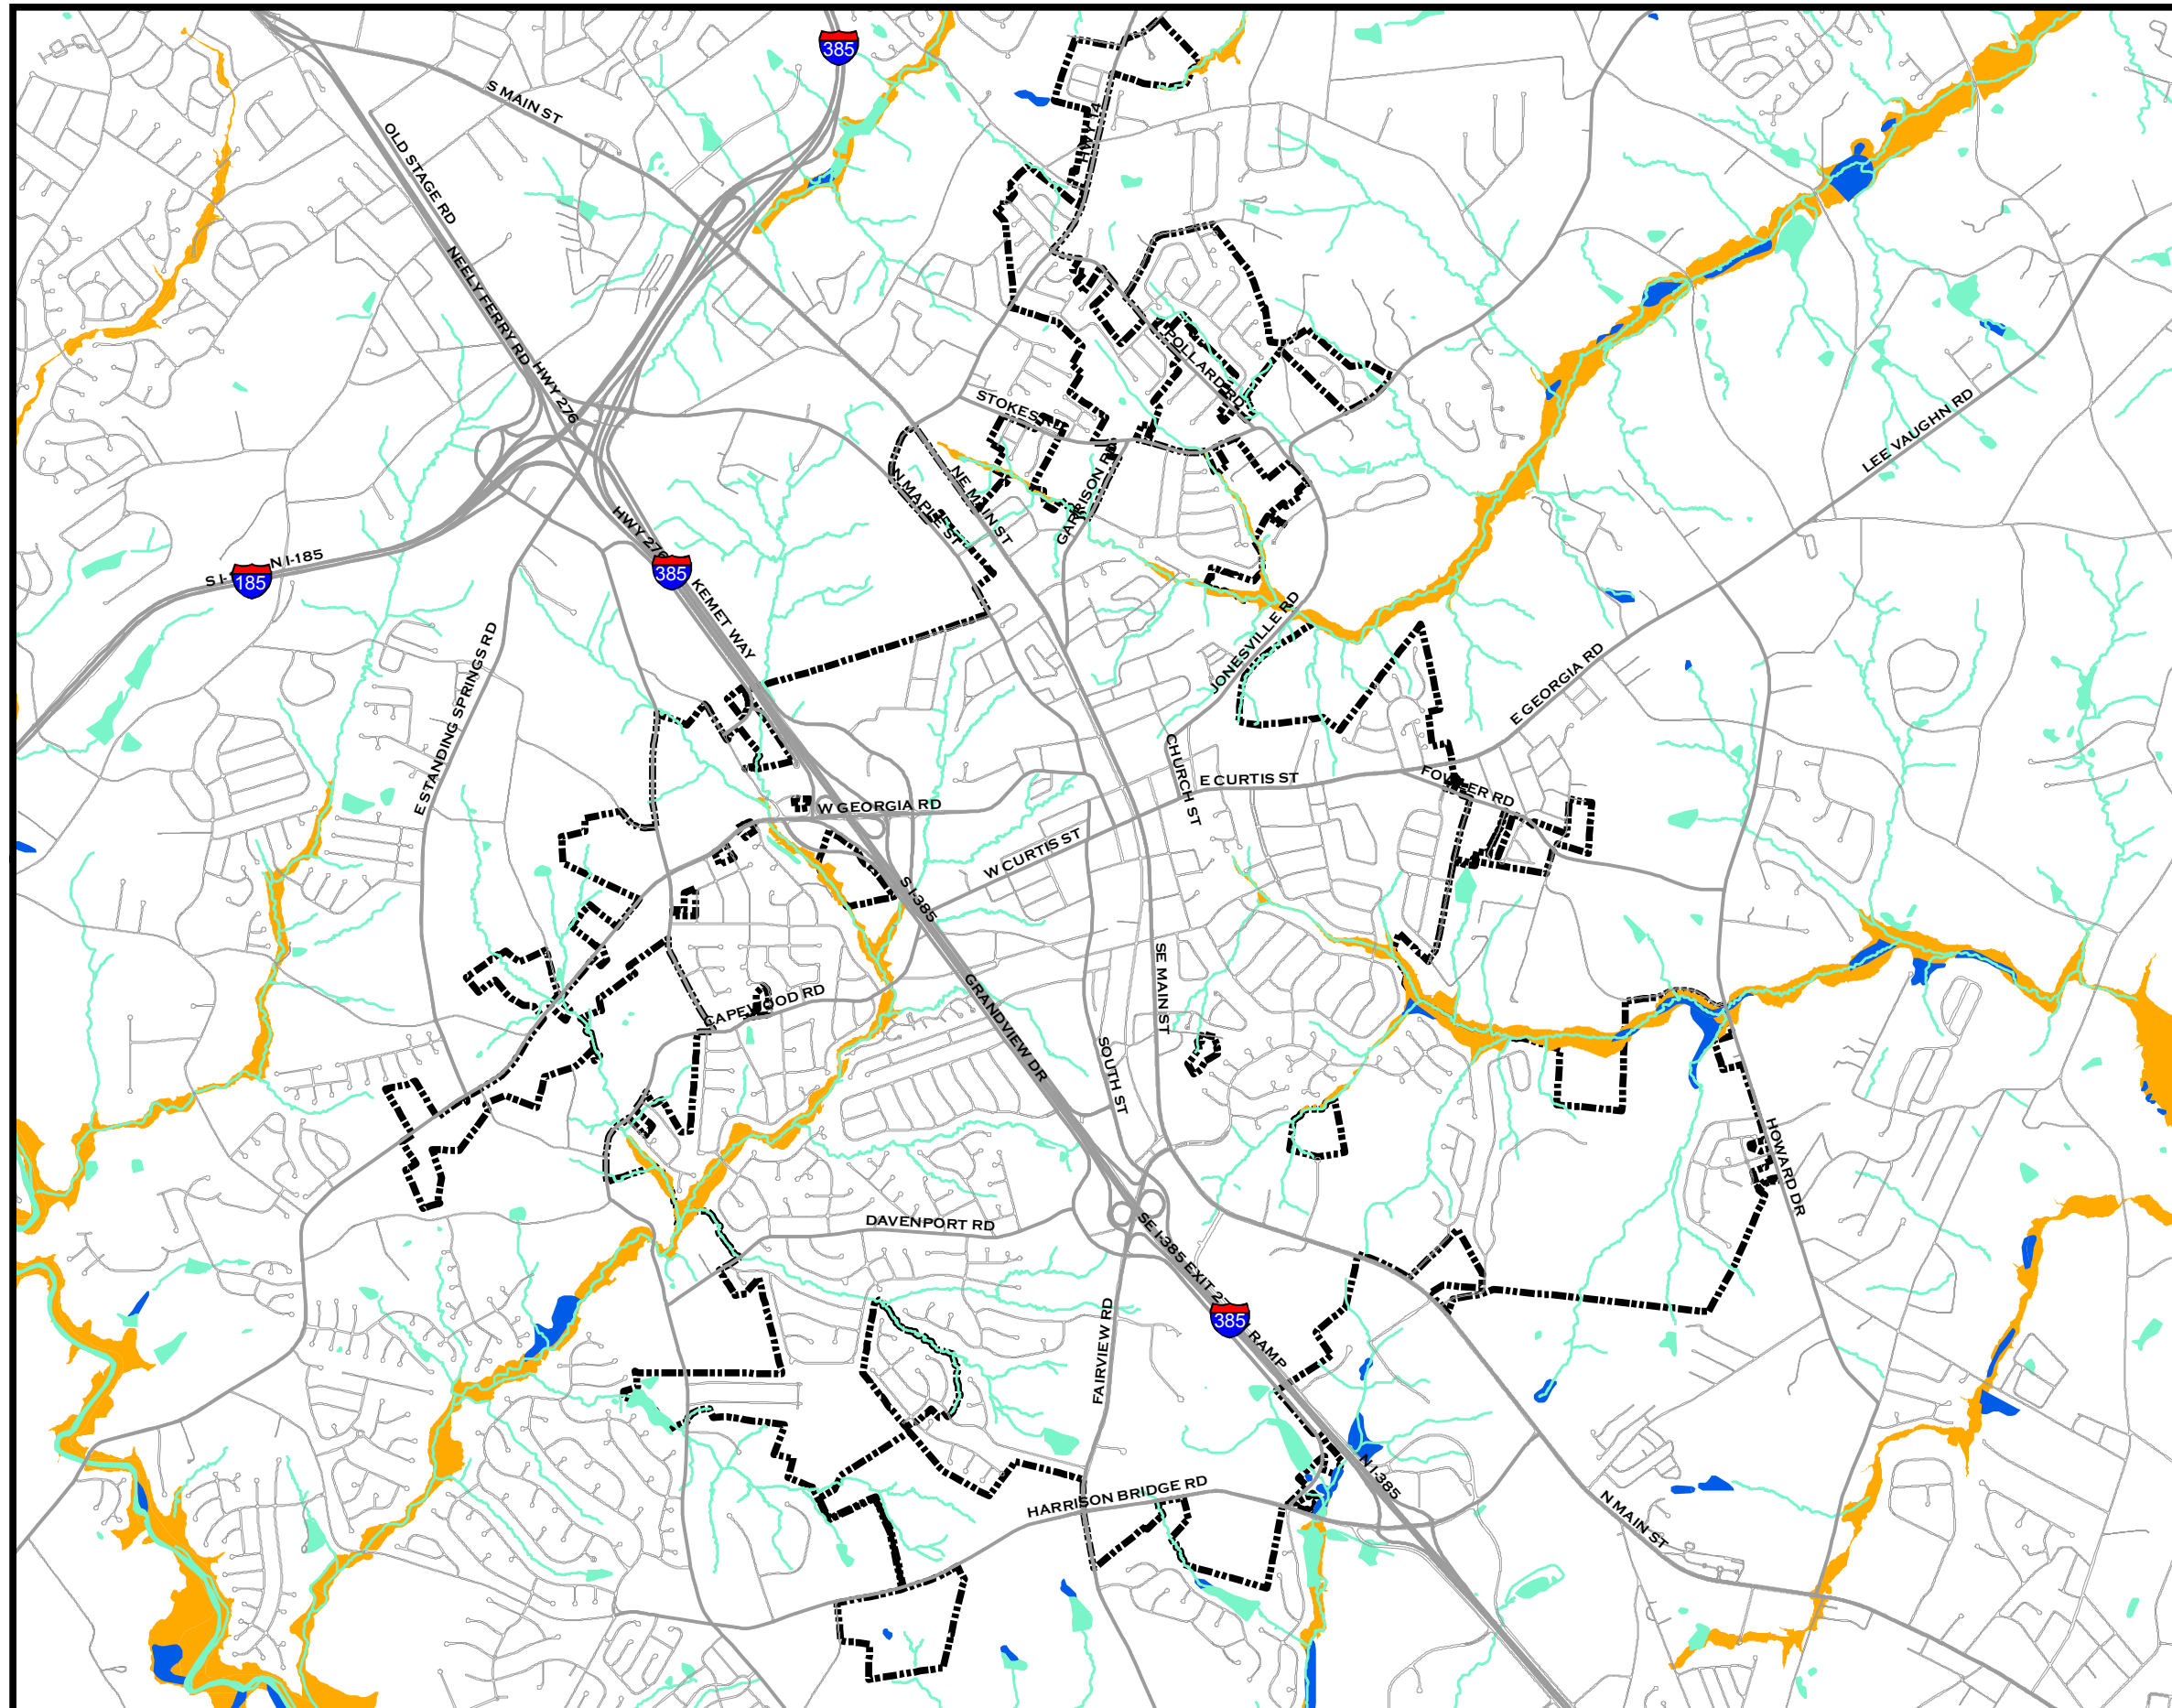

# MAP 3.1 City of Simpsonville Sensitive Lands

## Legend

-  Streams
-  Wetland
-  Pond
-  Flood Zone
-  City Limits

Created on May 14, 2009  
 Reproduction of this map is prohibited without permission from the City of Simpsonville.  
 DISCLAIMER: The information contained herein is for reference purposes only. The City of Simpsonville makes no warranty, express or implied, nor any guarantee as to information provided herein. The City of Simpsonville explicitly disclaims all representations and warranties. The City of Simpsonville assumes no liability for any errors, omissions, or inaccuracies in the information provided herein.