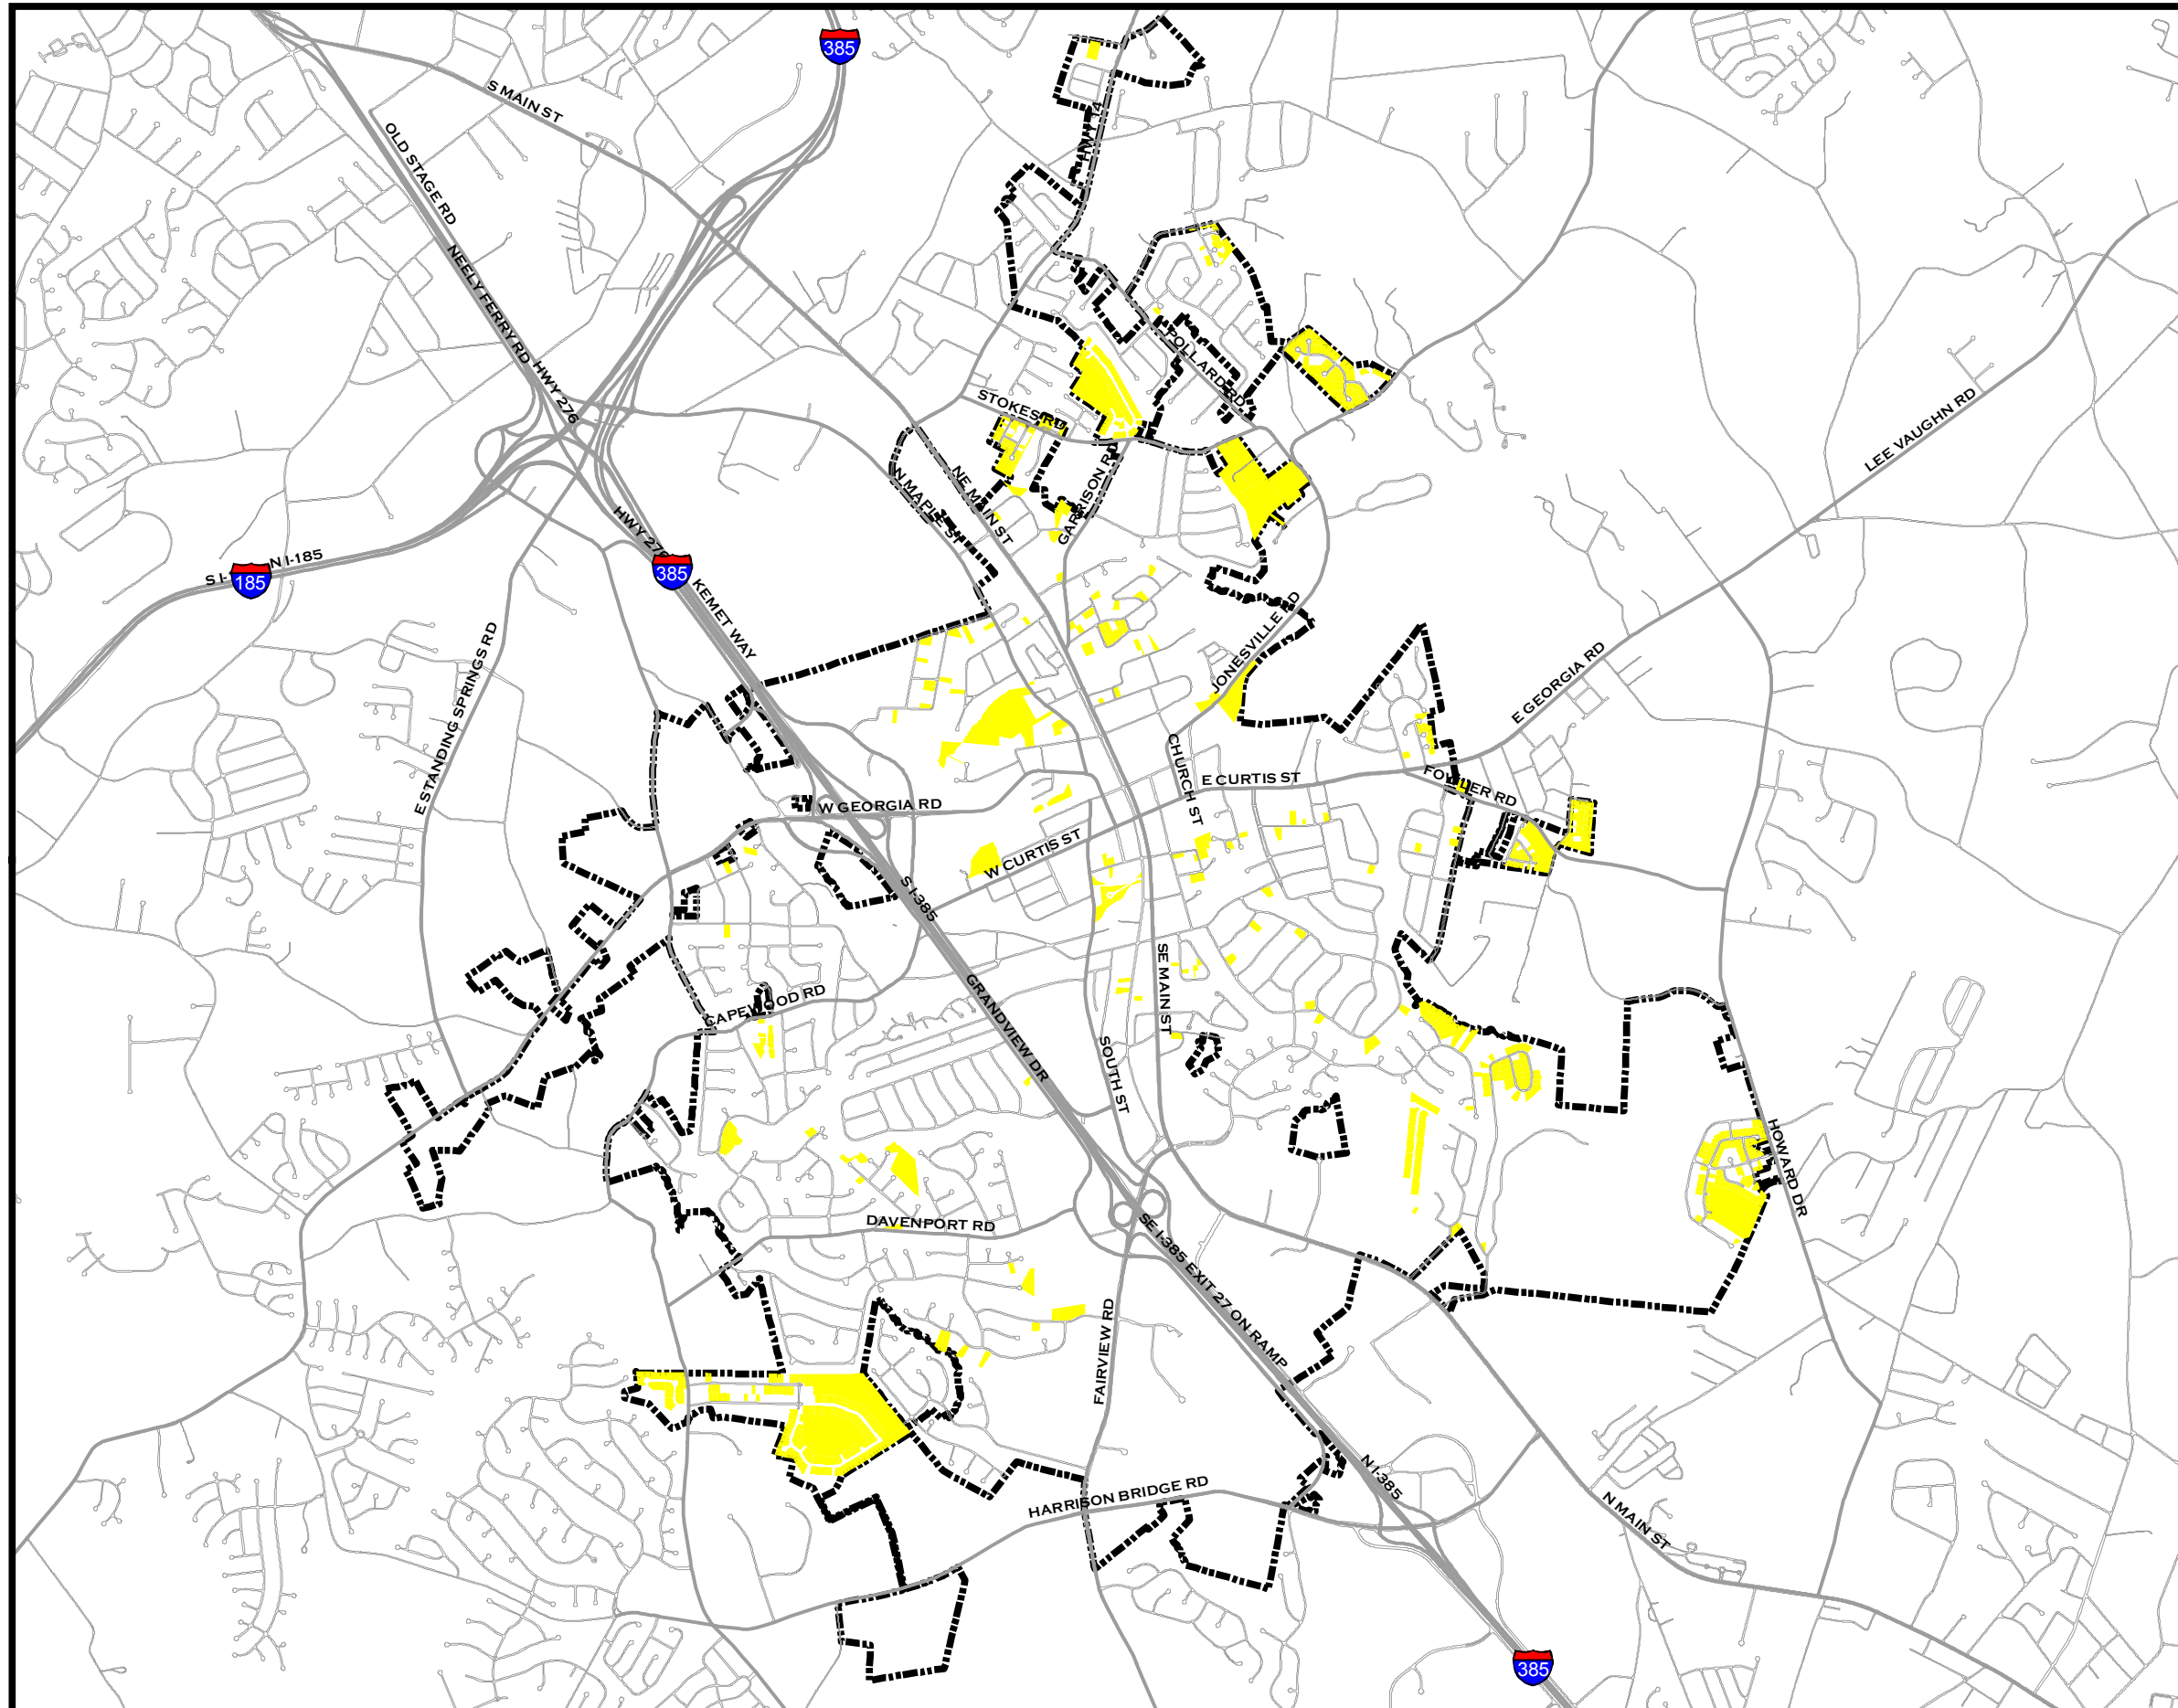

MAP 5.1 City of Simpsonville Neighborhood Infill Opportunities

Legend

- Infill Opportunities
- City Limits
- Roads

Created on May 14, 2009
 Reproduction of this map is prohibited without permission from the City of Simpsonville.
 DISCLAIMER: The information contained herein is for reference purposes only. The City of Simpsonville makes no warranty, express or implied, nor any guarantee as to information provided herein. The City of Simpsonville explicitly disclaims all representations and warranties. The City of Simpsonville assumes no liability for any errors, omissions, or inaccuracies in the information provided herein.