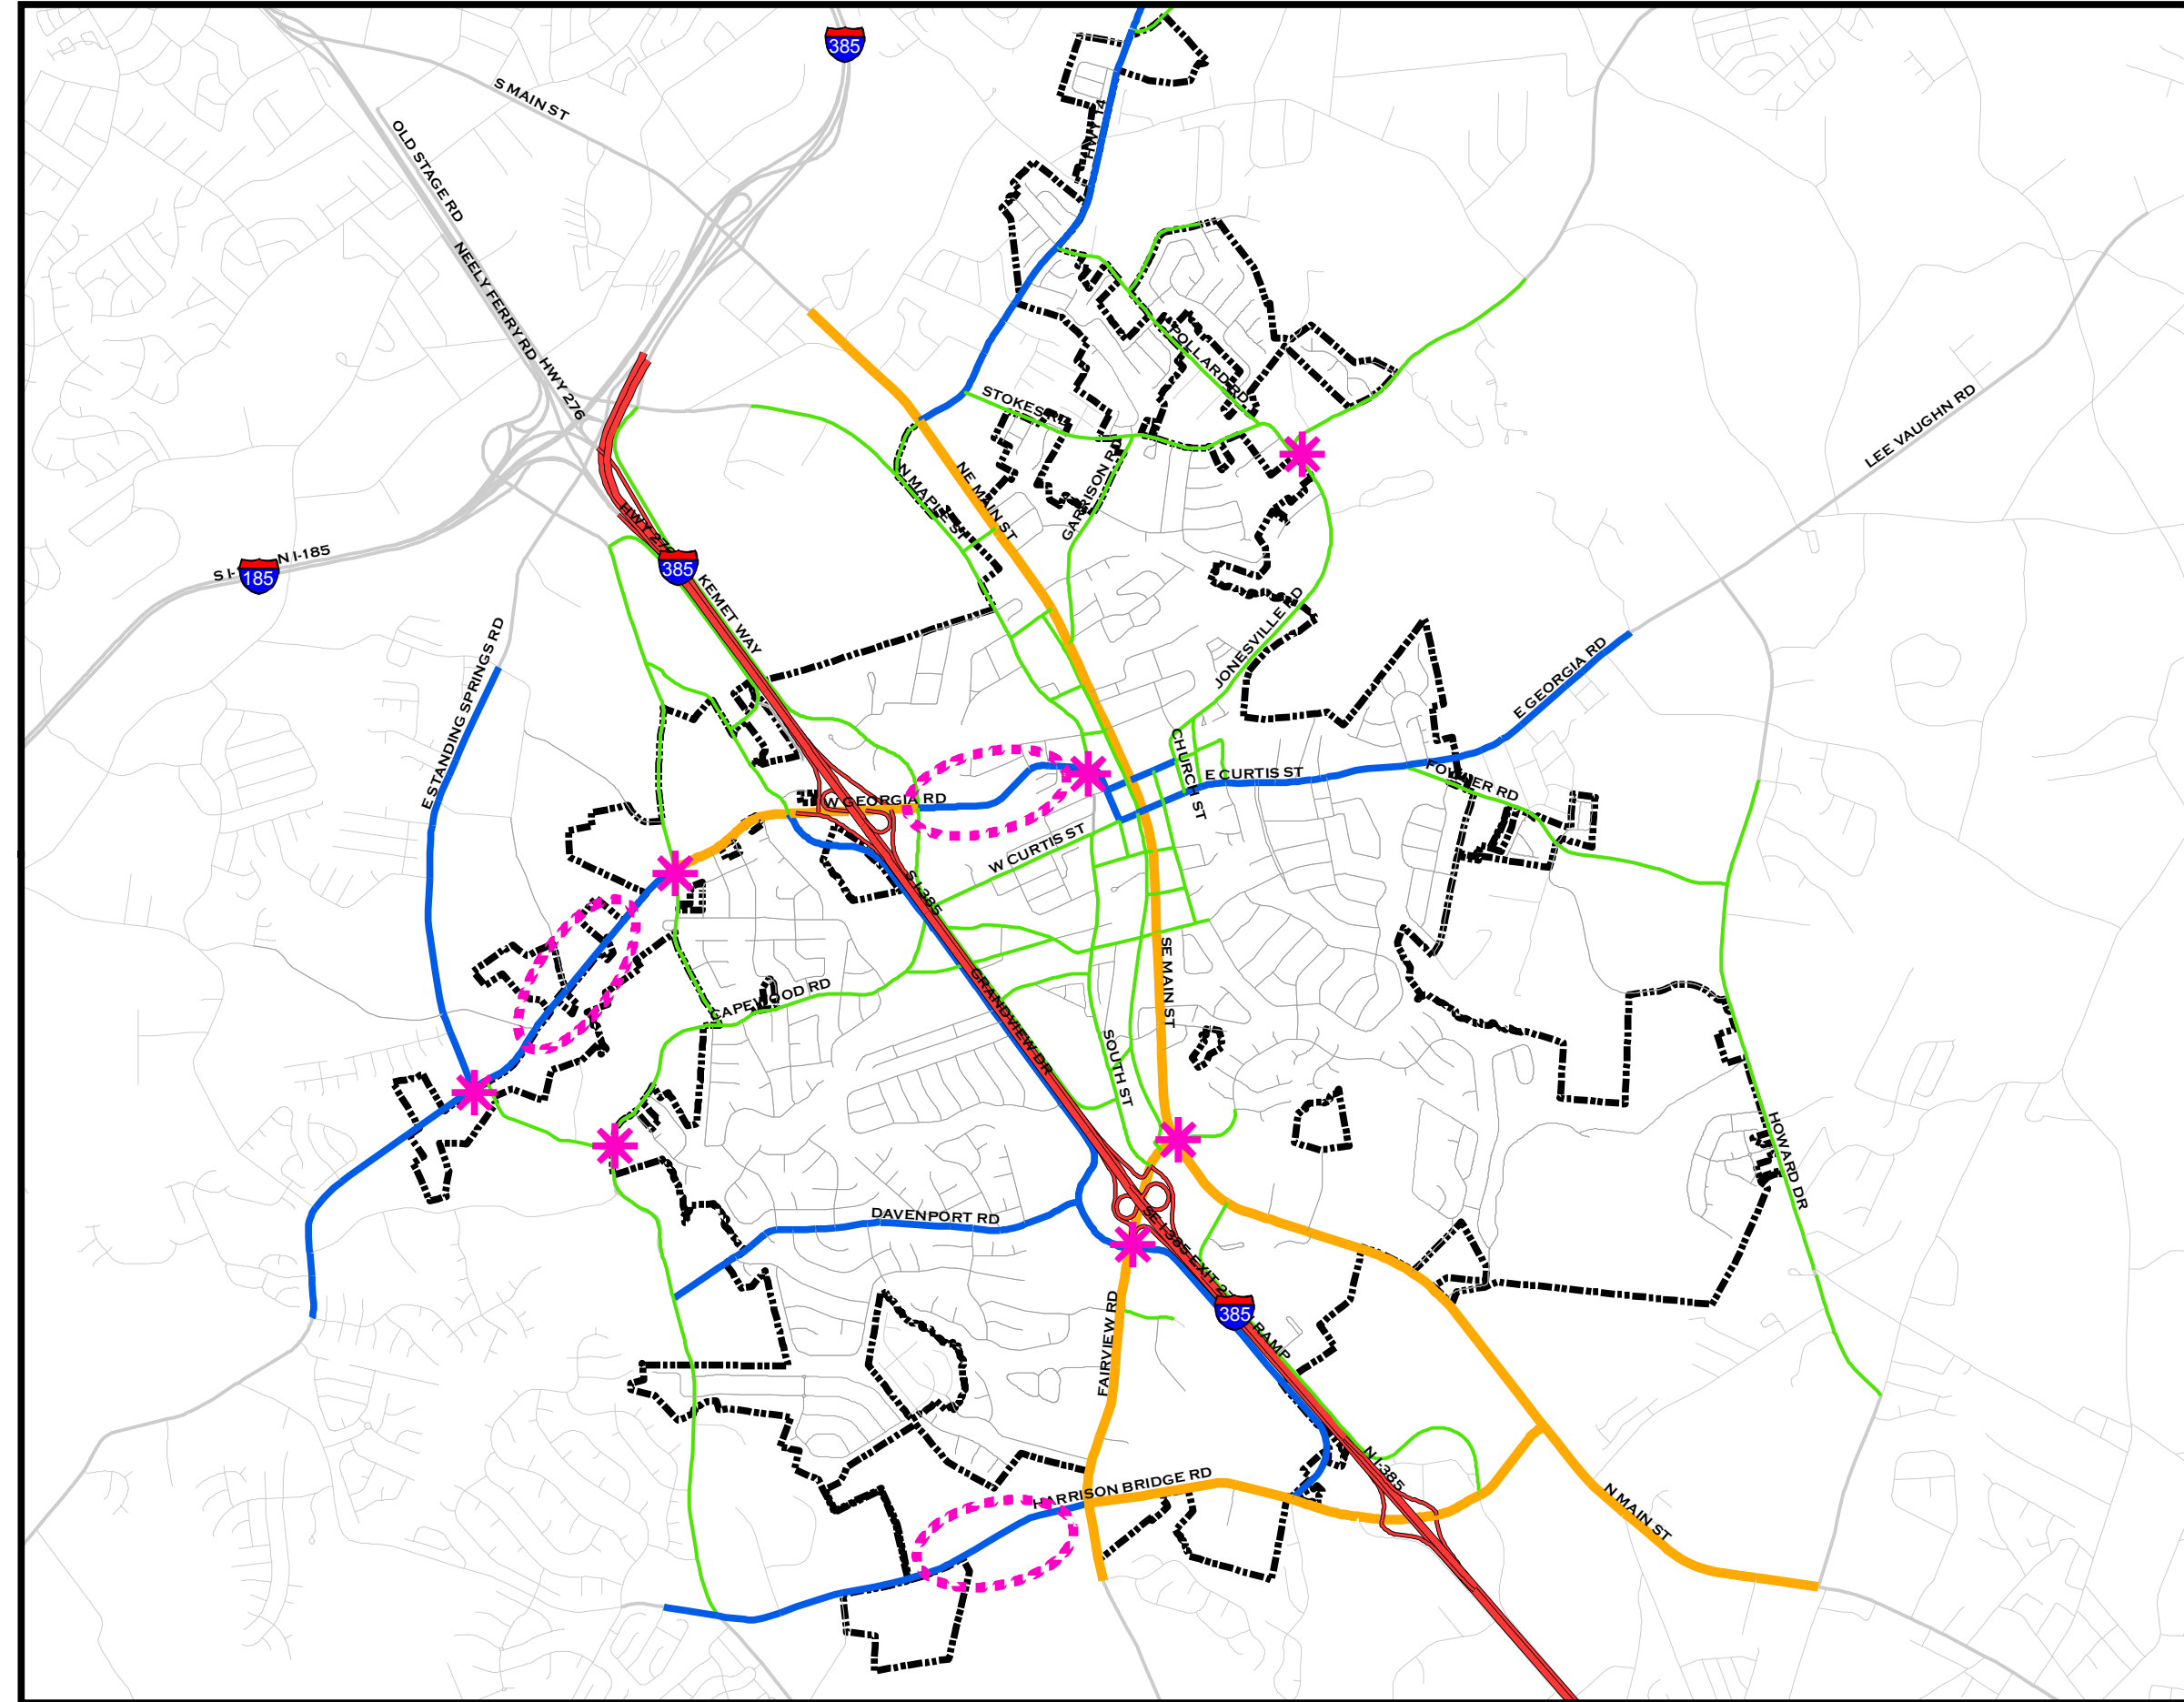

# MAP 8.1 City of Simpsonville Roadways & Potential Improvements

**Legend**

**Roadways**

**Classification**

- Freeway
- Arterial
- Collector
- Subcollector
- Local Road

City Limits

Road Widening

\* Intersection Improvement

Created on May 14, 2009  
 Reproduction of this map is prohibited without permission from the City of Simpsonville.  
 DISCLAIMER: The information contained herein is for reference purposes only. The City of Simpsonville makes no warranty, express or implied, nor any guarantee as to information provided herein. The City of Simpsonville explicitly disclaims all representations and warranties. The City of Simpsonville assumes no liability for any errors, omissions, or inaccuracies in the information provided herein.