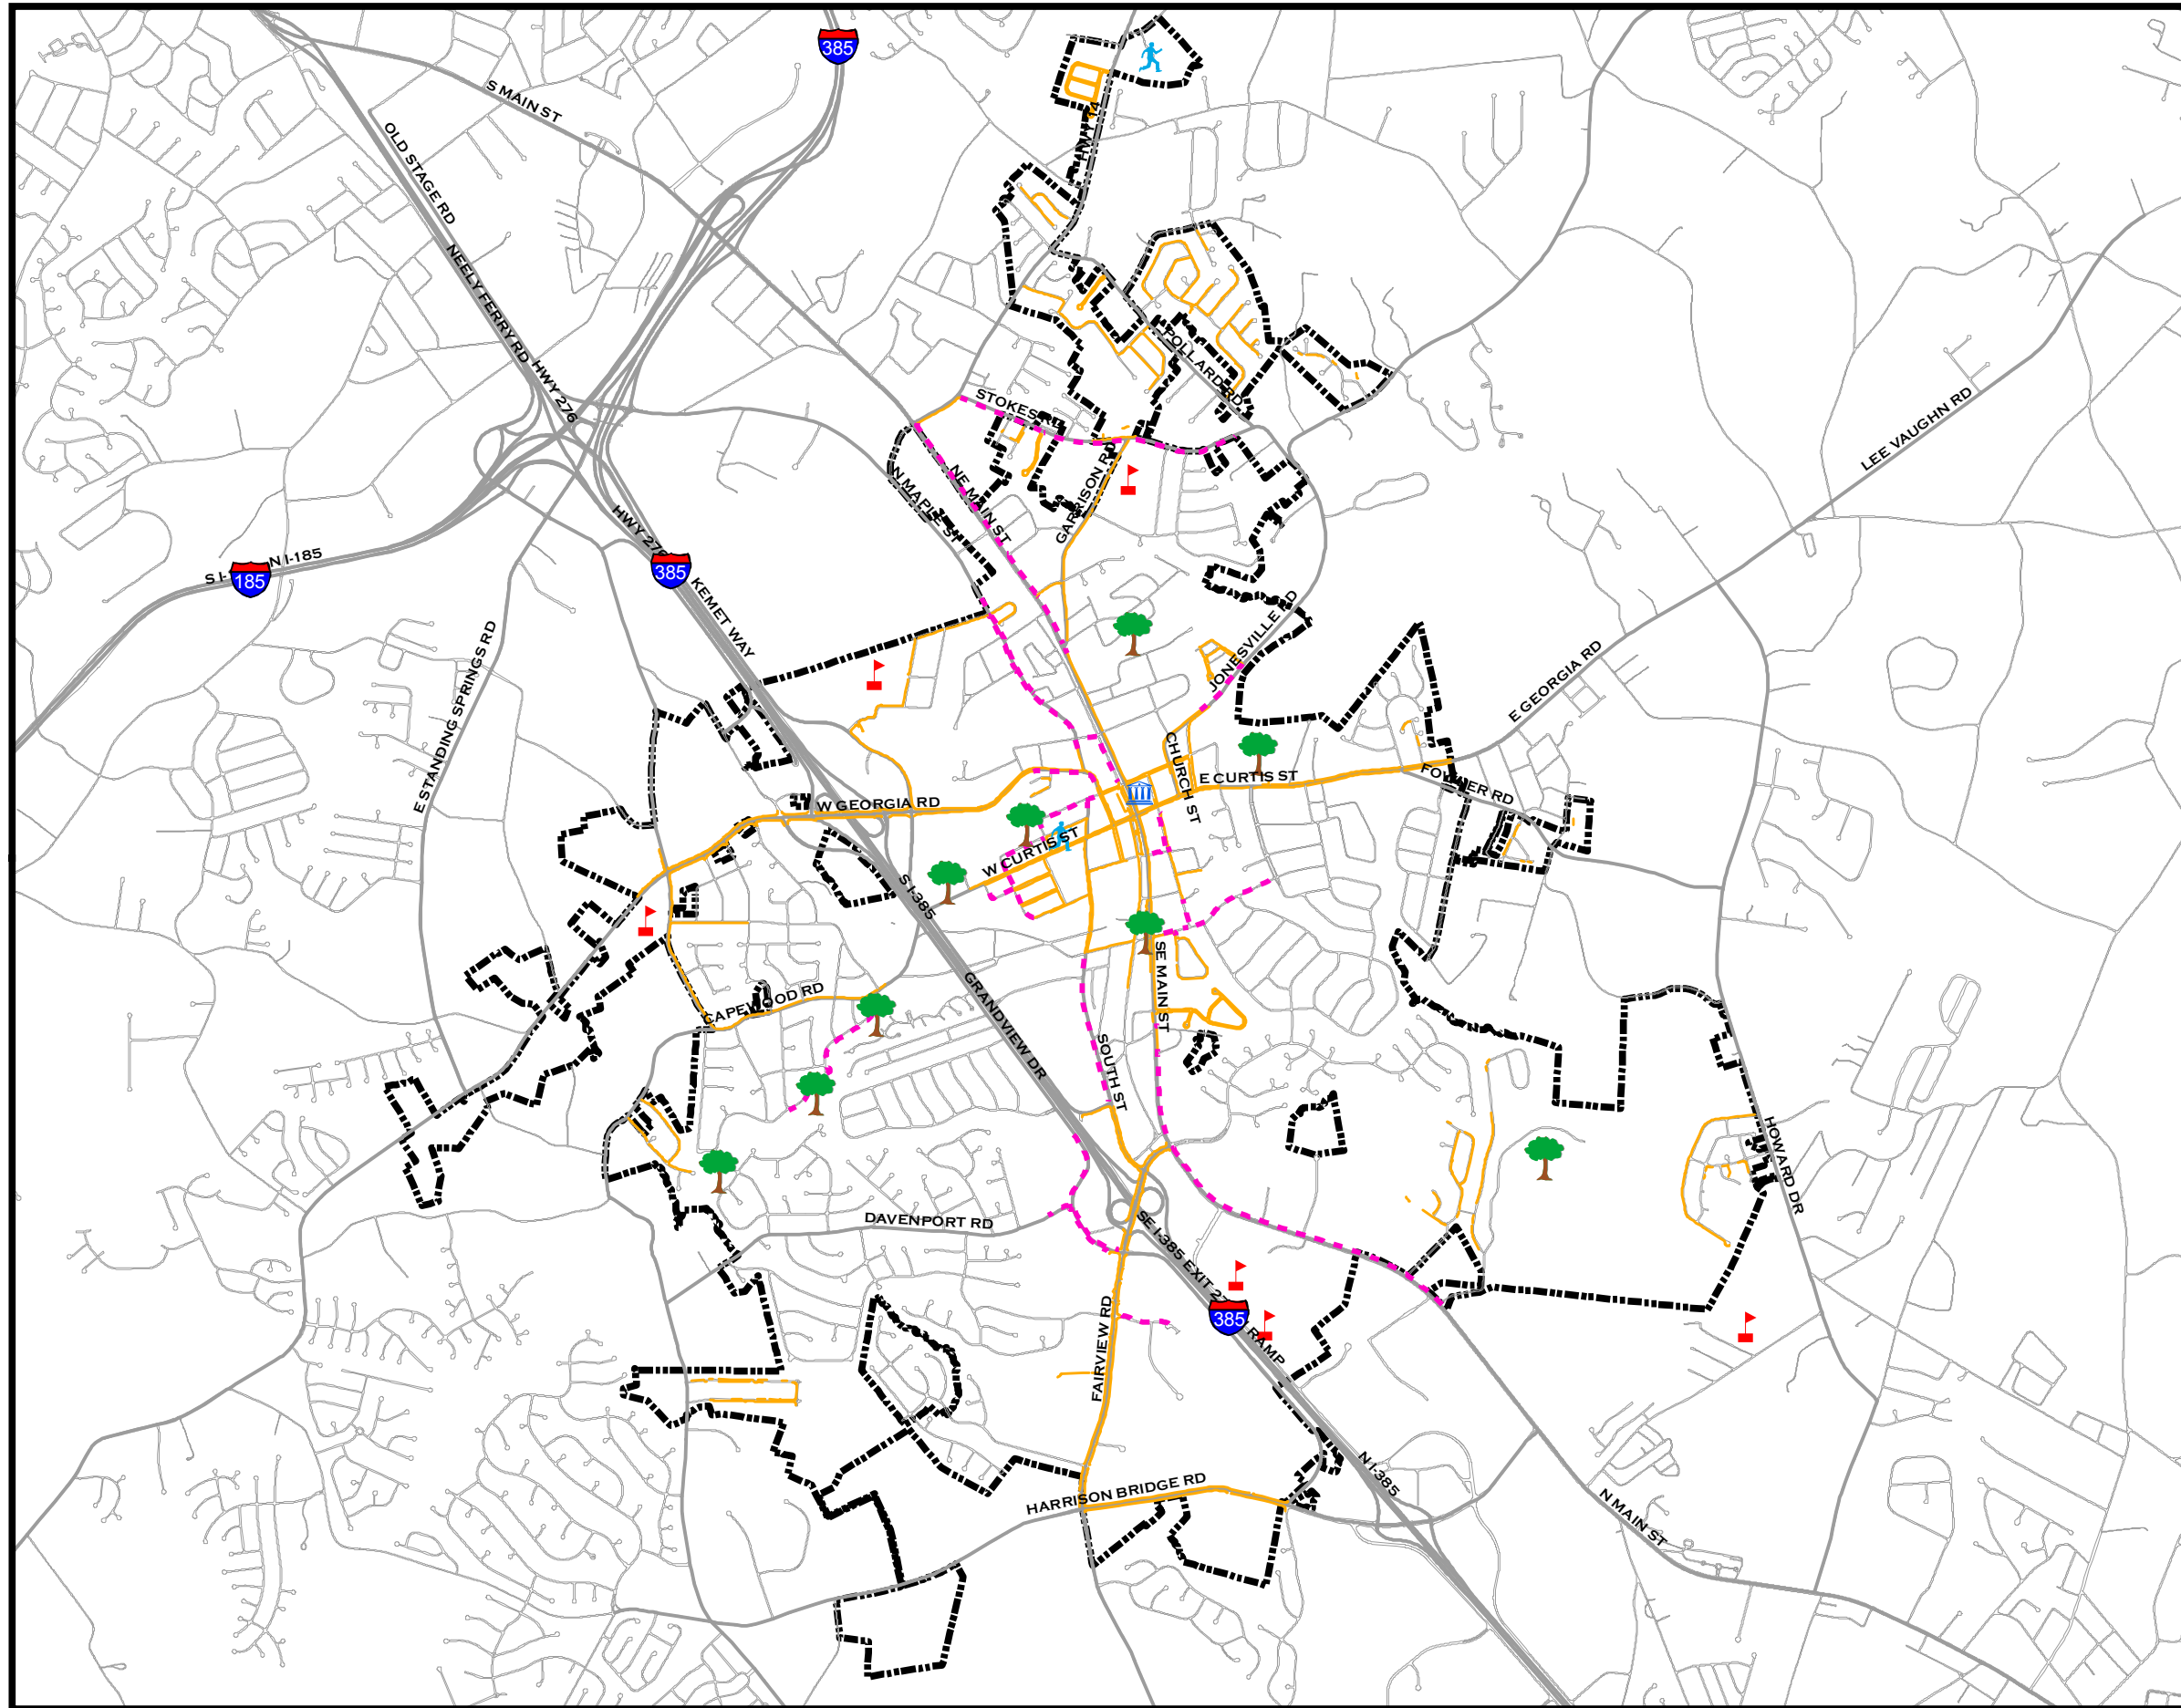

MAP 8.2 City of Simpsonville Existing Sidewalks & Proposed Sidewalks

Legend

-  Public Sidewalk
-  Proposed Sidewalk

Places

-  City Hall
-  Park
-  Recreation
-  School
-  City Limits
-  Roads

Created on May 14, 2009
 Reproduction of this map is prohibited without permission from the City of Simpsonville.
 DISCLAIMER: The information contained herein is for reference purposes only. The City of Simpsonville makes no warranty, express or implied, nor any guarantee as to information provided herein. The City of Simpsonville explicitly disclaims all representations and warranties. The City of Simpsonville assumes no liability for any errors, omissions, or inaccuracies in the information provided herein.