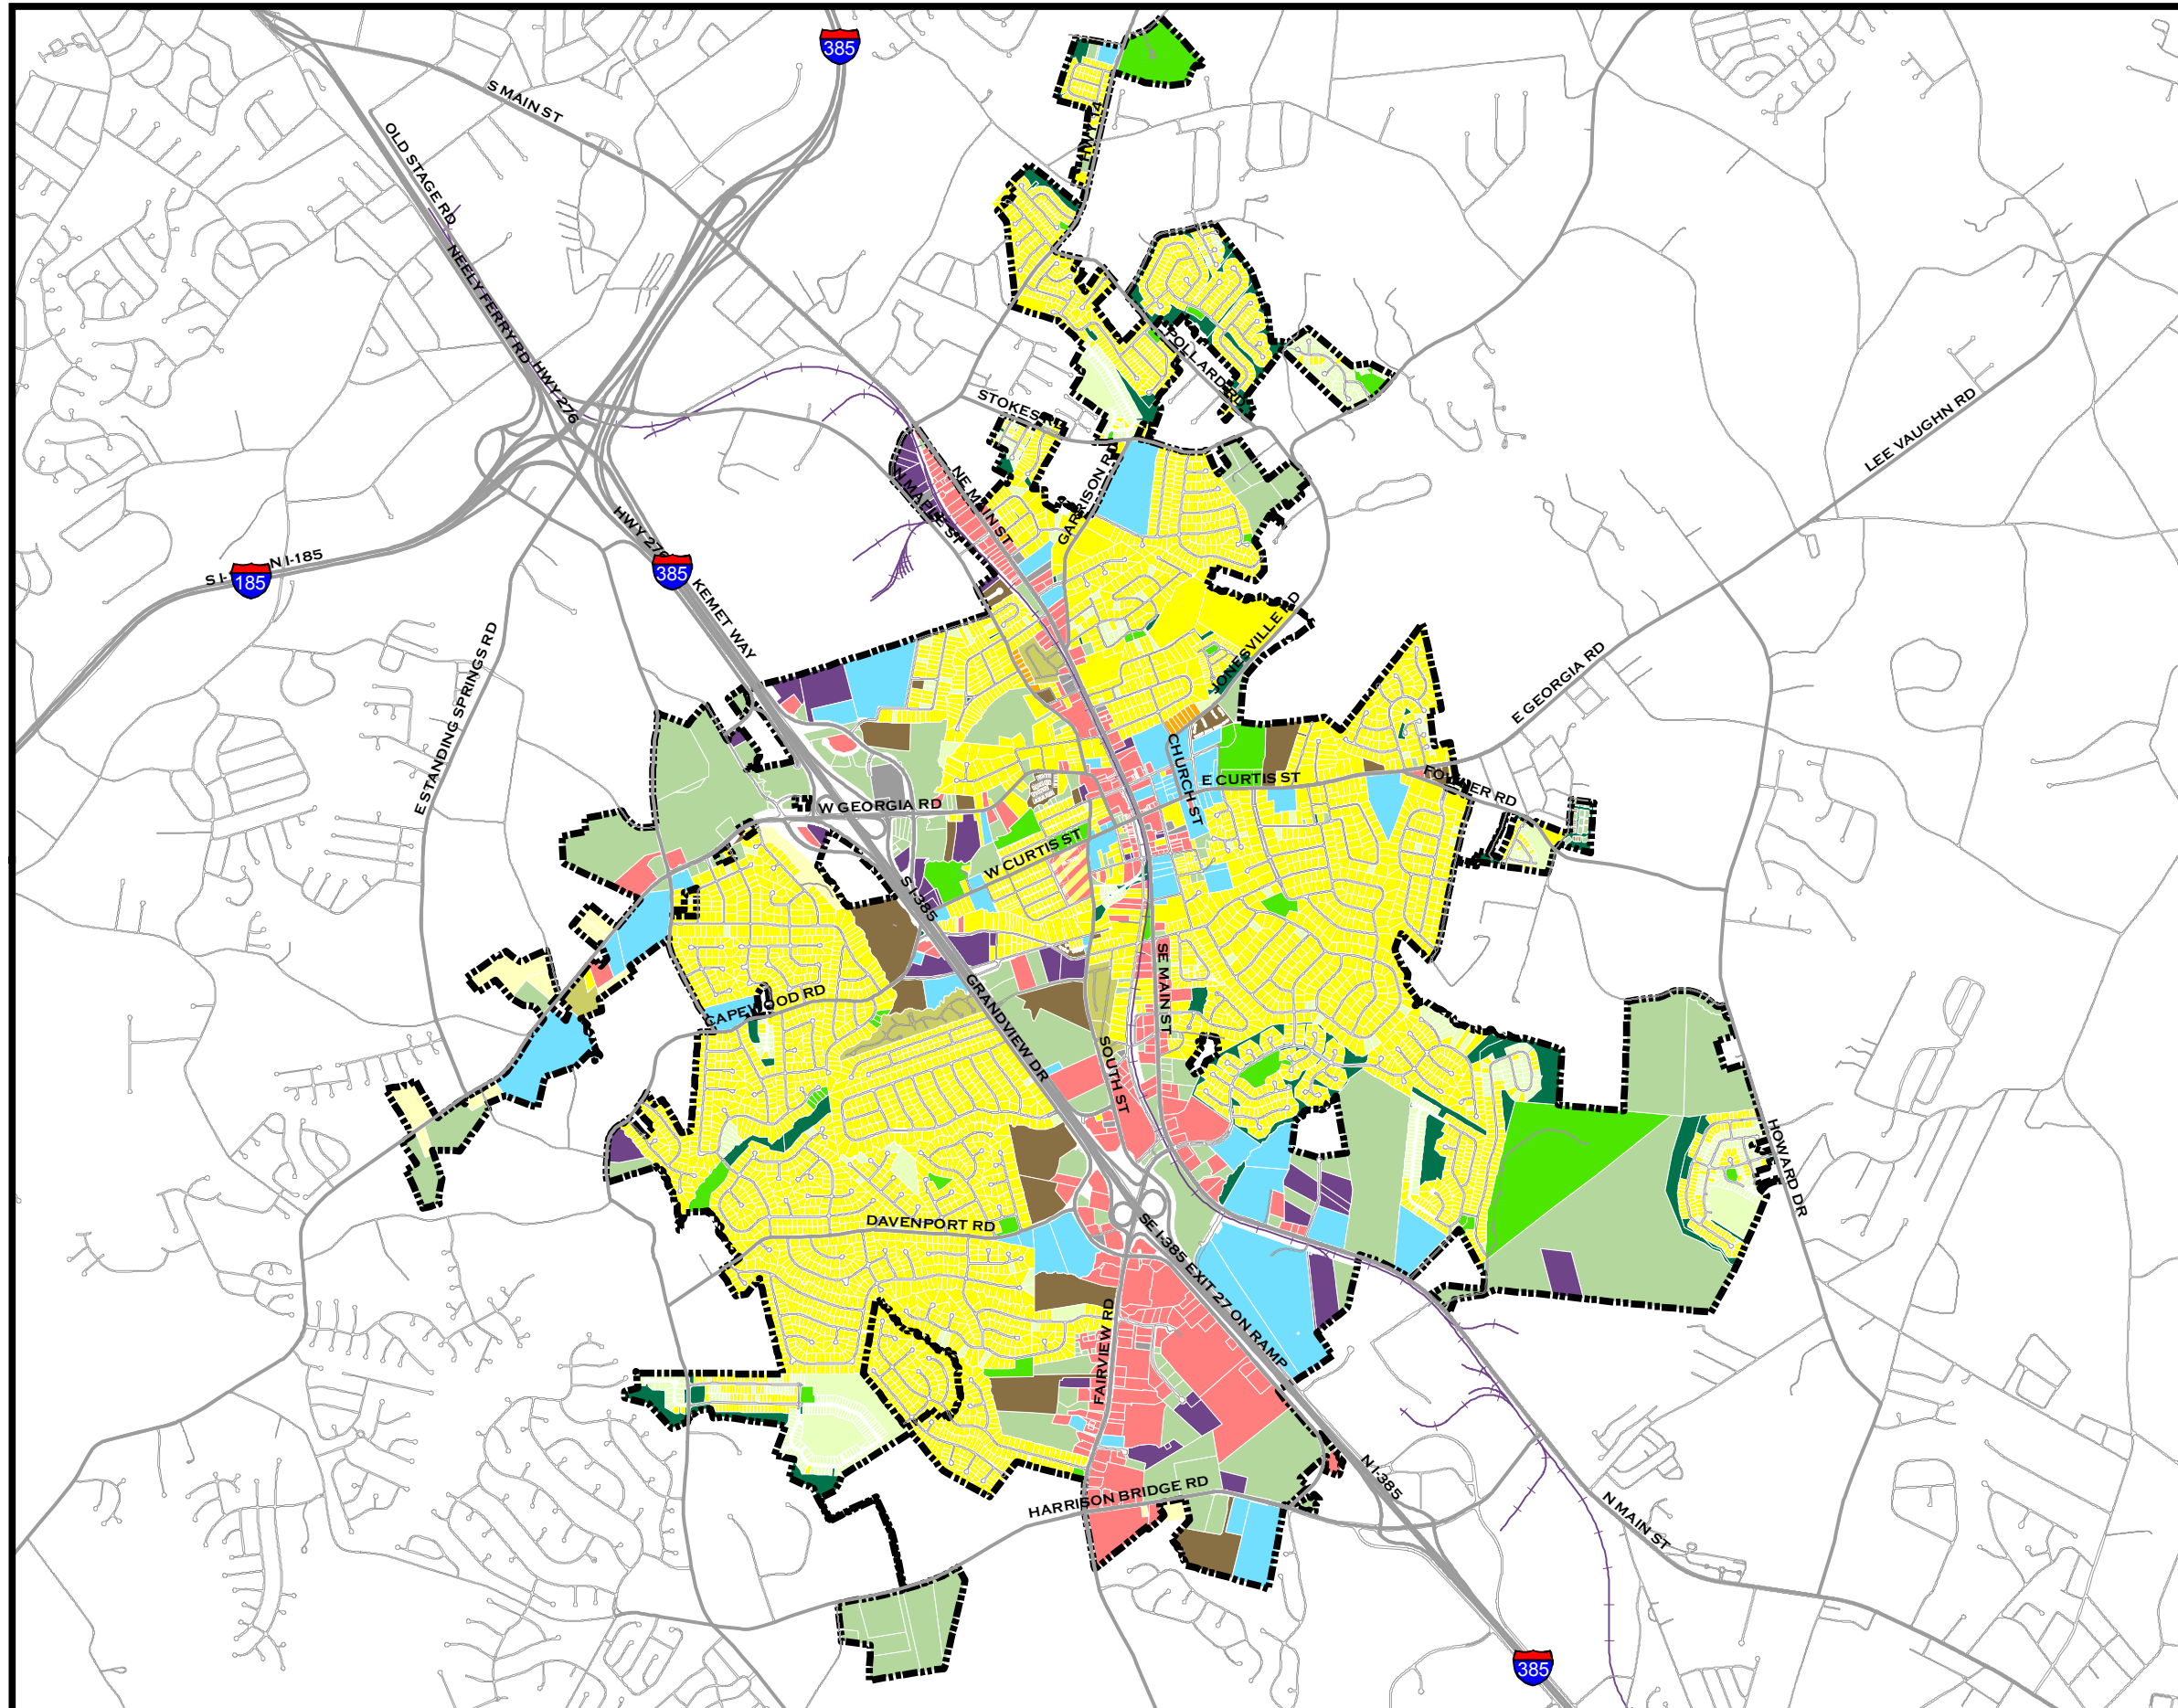

# MAP 9.1 City of Simpsonville Existing Land Use

## Legend

### Land Use

- Under-Utilized Residential
- Undeveloped Subdivision Lots
- Commercial
- Industrial/Service
- Mixed Use
- Mobile Home Park
- Multi-Family Residential
- Two-Family Residential
- Single-Family Residential
- Institutional
- Recreational
- Open Space
- Vacant (Undeveloped)
- Vacant (Developed)
- Roads
- City Limits