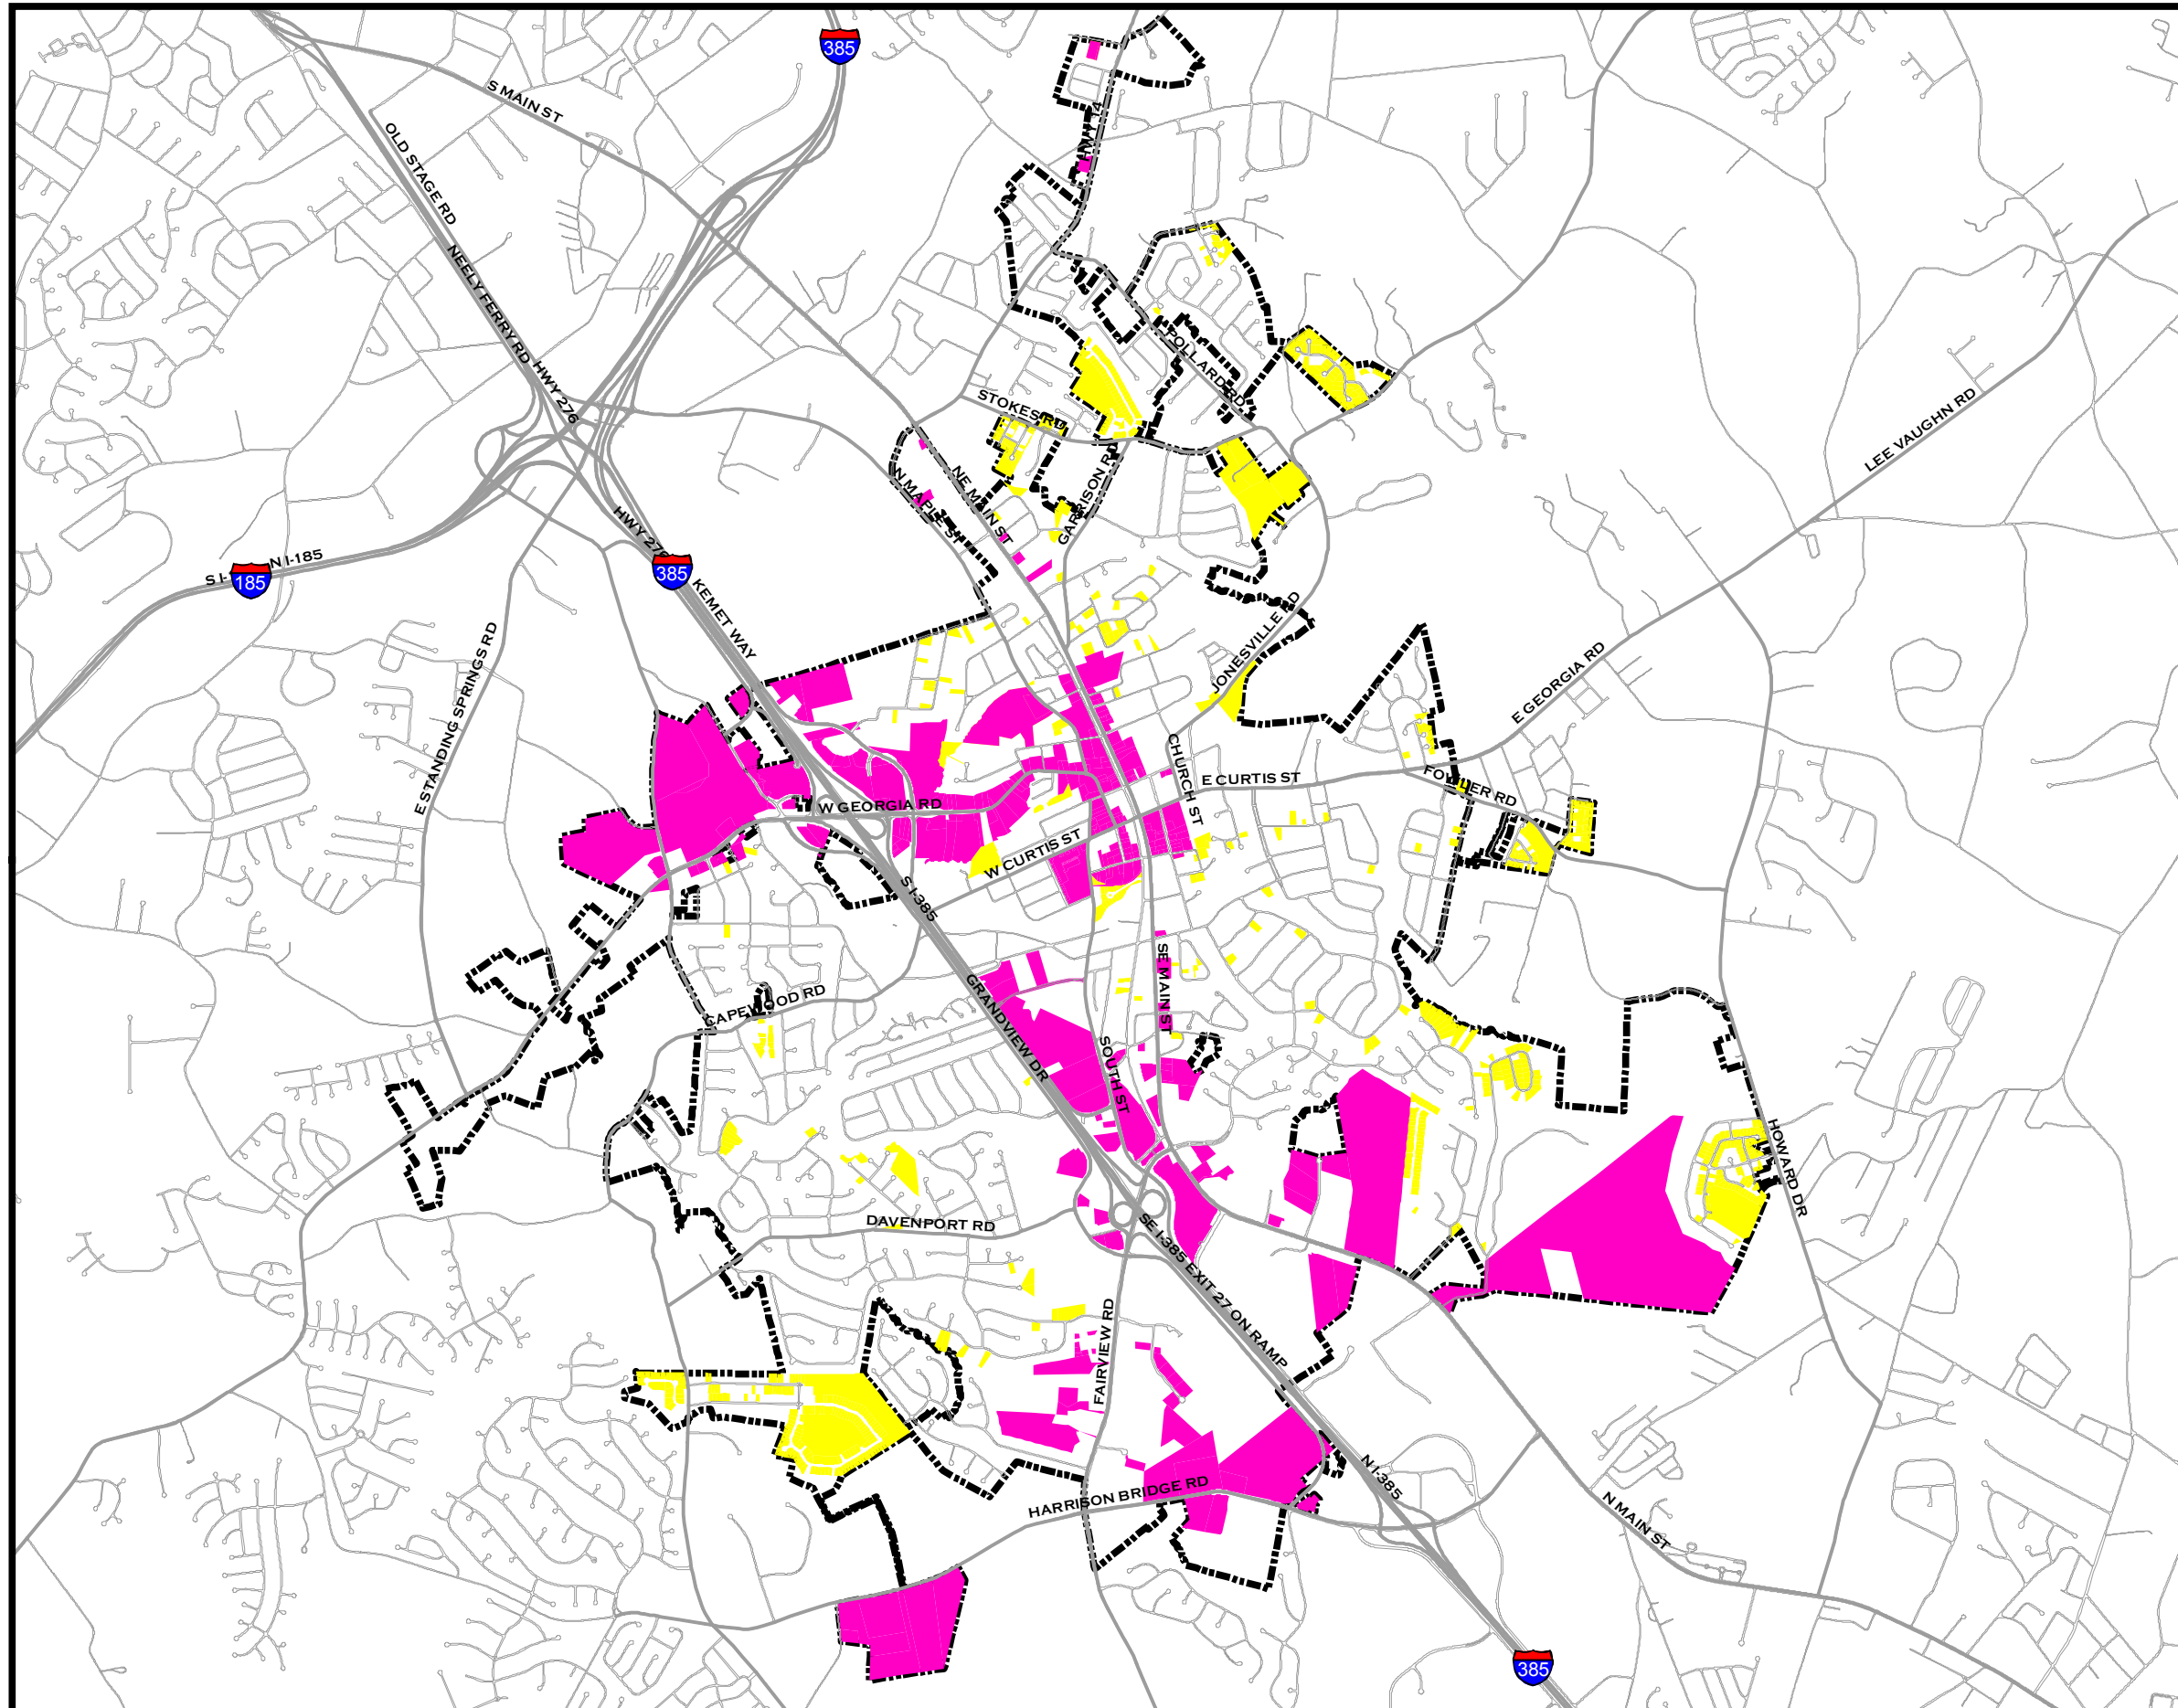

MAP 9.2 City of Simpsonville Redevelopment & Infill Development Opportunities

0 0.5 1 Miles

Legend

-  Roads
-  Redevelopment and Infill Development Opportunity
-  Neighborhood Infill Development Opportunity
-  City Limits

Created on May 14, 2009
 Reproduction of this map is prohibited without permission from the City of Simpsonville.
 DISCLAIMER: The information contained herein is for reference purposes only. The City of Simpsonville makes no warranty, express or implied, nor any guarantee as to information provided herein. The City of Simpsonville explicitly disclaims all representations and warranties. The City of Simpsonville assumes no liability for any errors, omissions, or inaccuracies in the information provided herein.