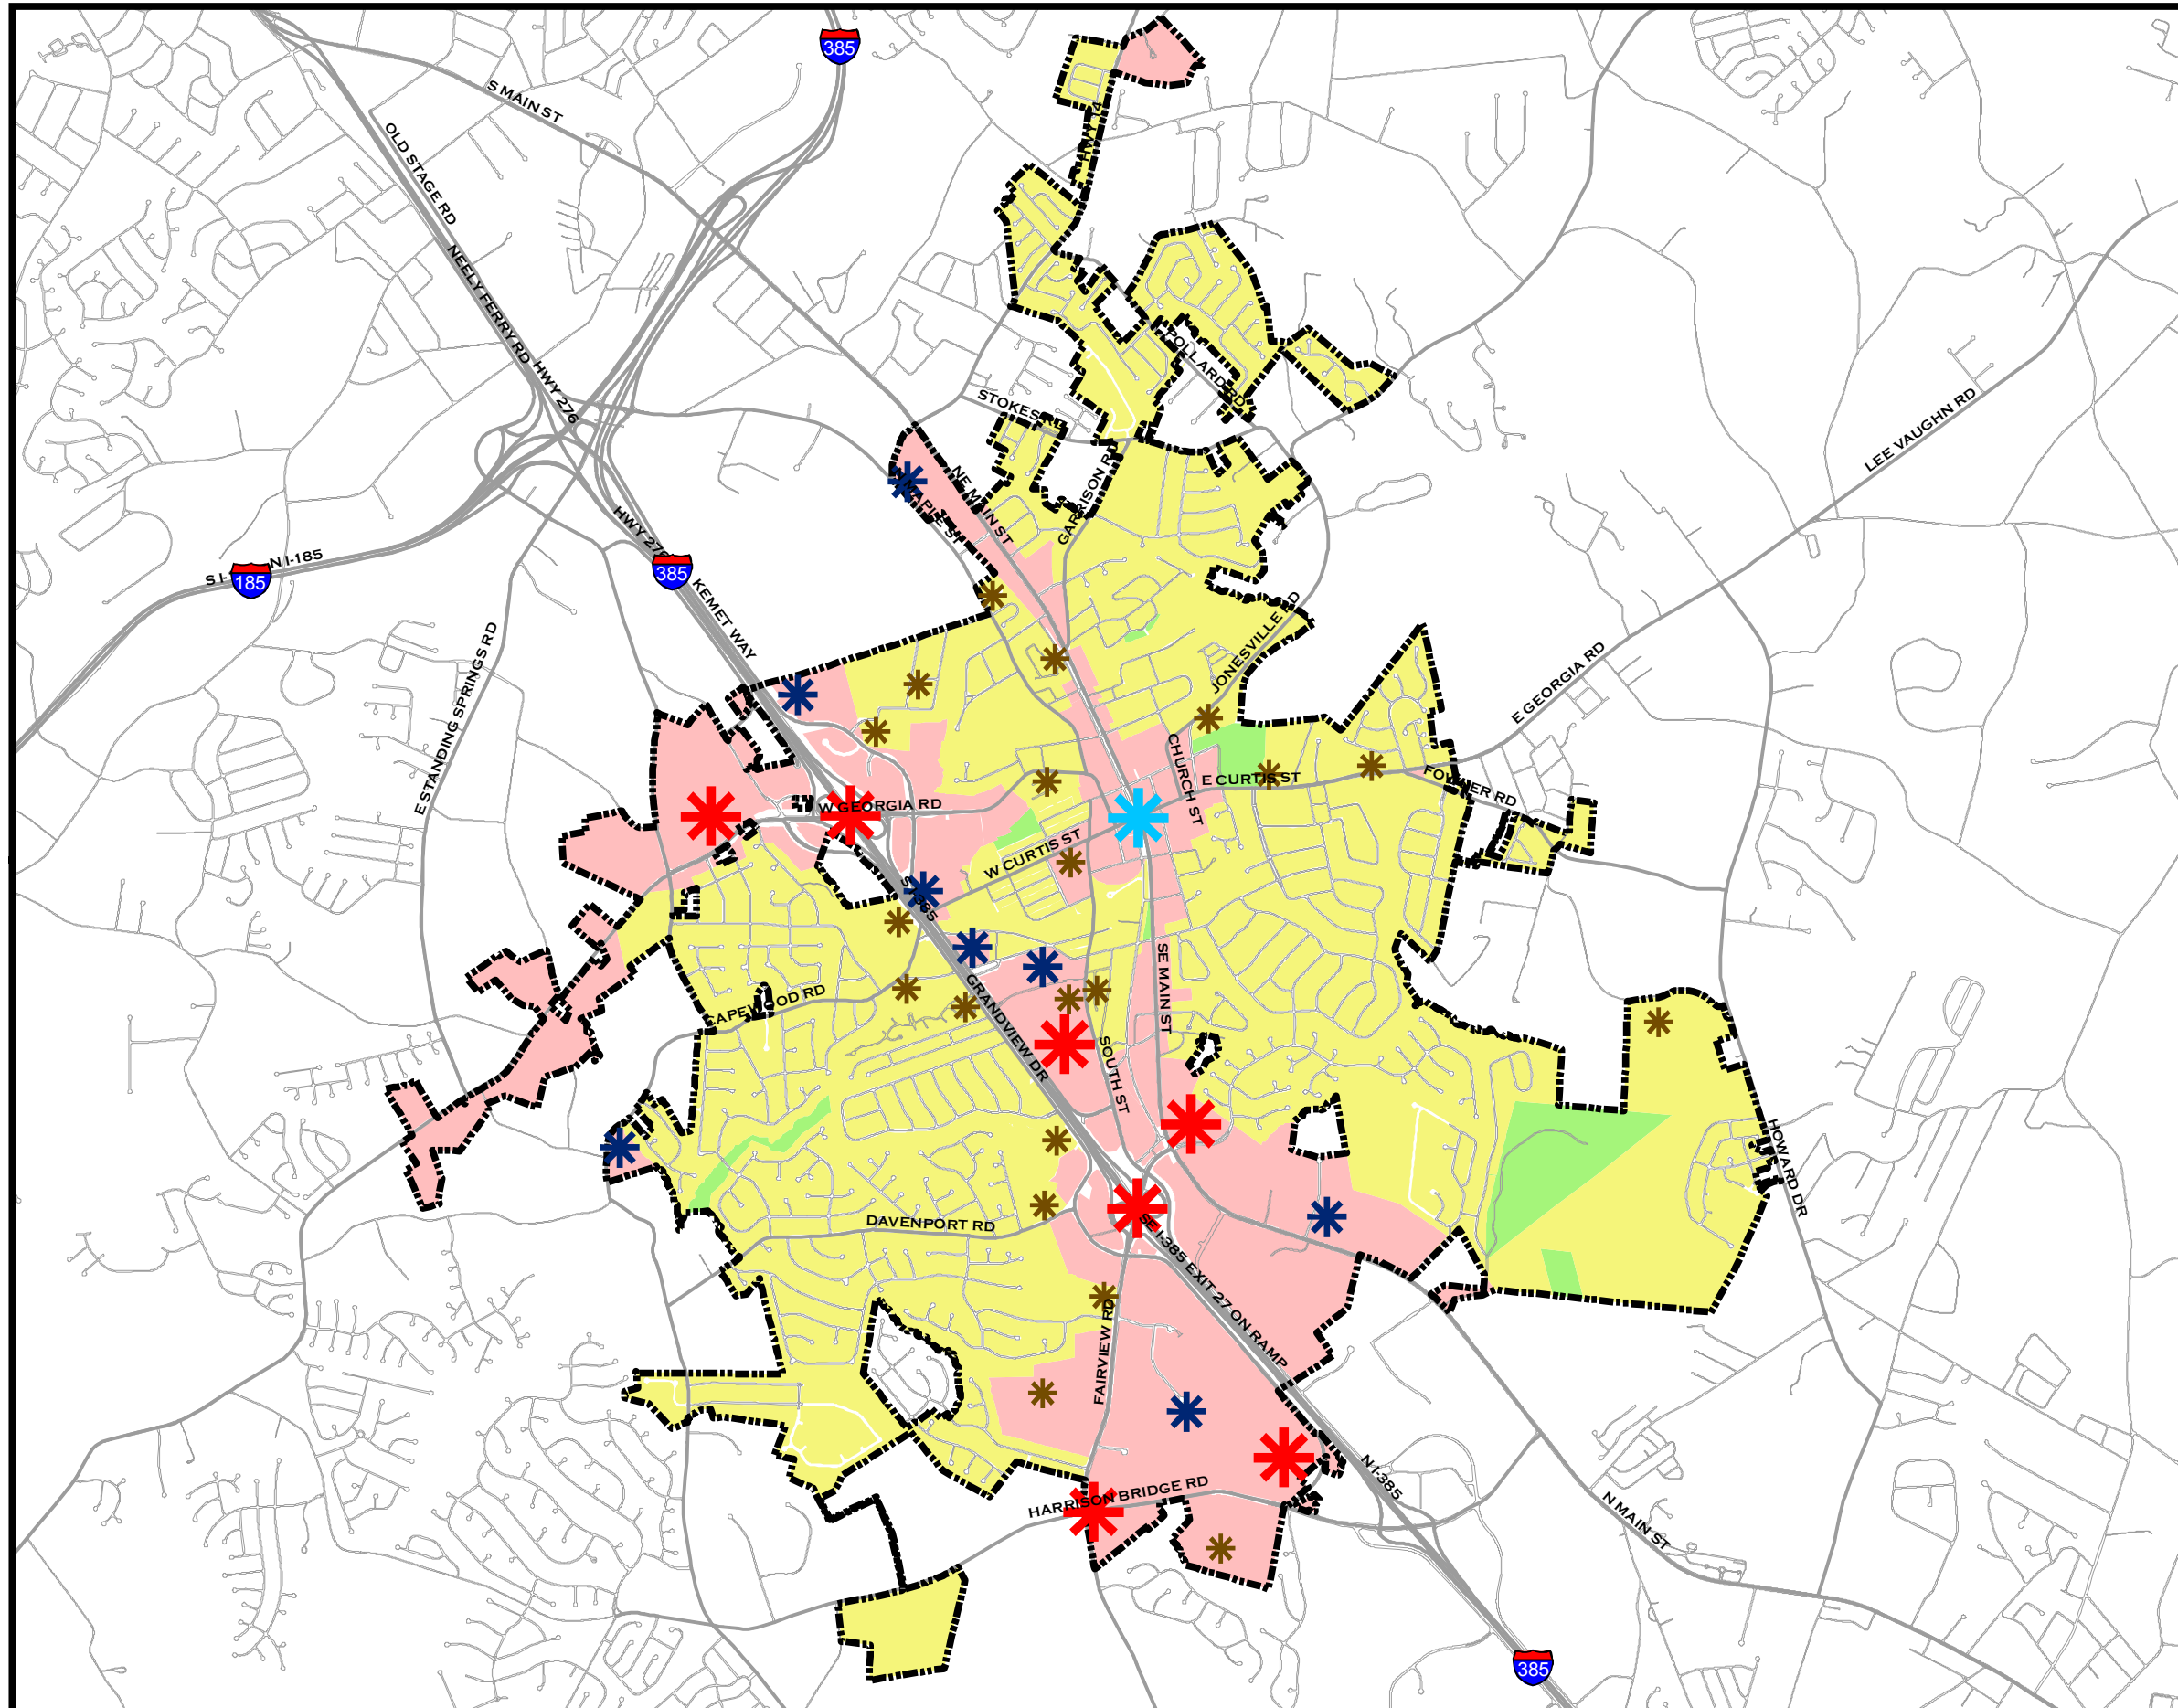

MAP 9.3 City of Simpsonville Conceptual Land Use Map

Legend

- Conceptual Future Land Use Designation**
- Natural Area
 - Neighborhood
 - Activity Area
- Conceptual Activity Centers Type**
- Multi-Family Residential
 - Business Growth Area
 - Town Center Mixed Use
 - Regional Activity Center
- City Limits
- Roads

Created on July 14, 2009
 Reproduction of this map is prohibited without permission from the City of Simpsonville.
 DISCLAIMER: The information contained herein is for reference purposes only. The City of Simpsonville makes no warranty, express or implied, nor any guarantee as to information provided herein. The City of Simpsonville explicitly disclaims all representations and warranties. The City of Simpsonville assumes no liability for any errors, omissions, or inaccuracies in the information provided herein.