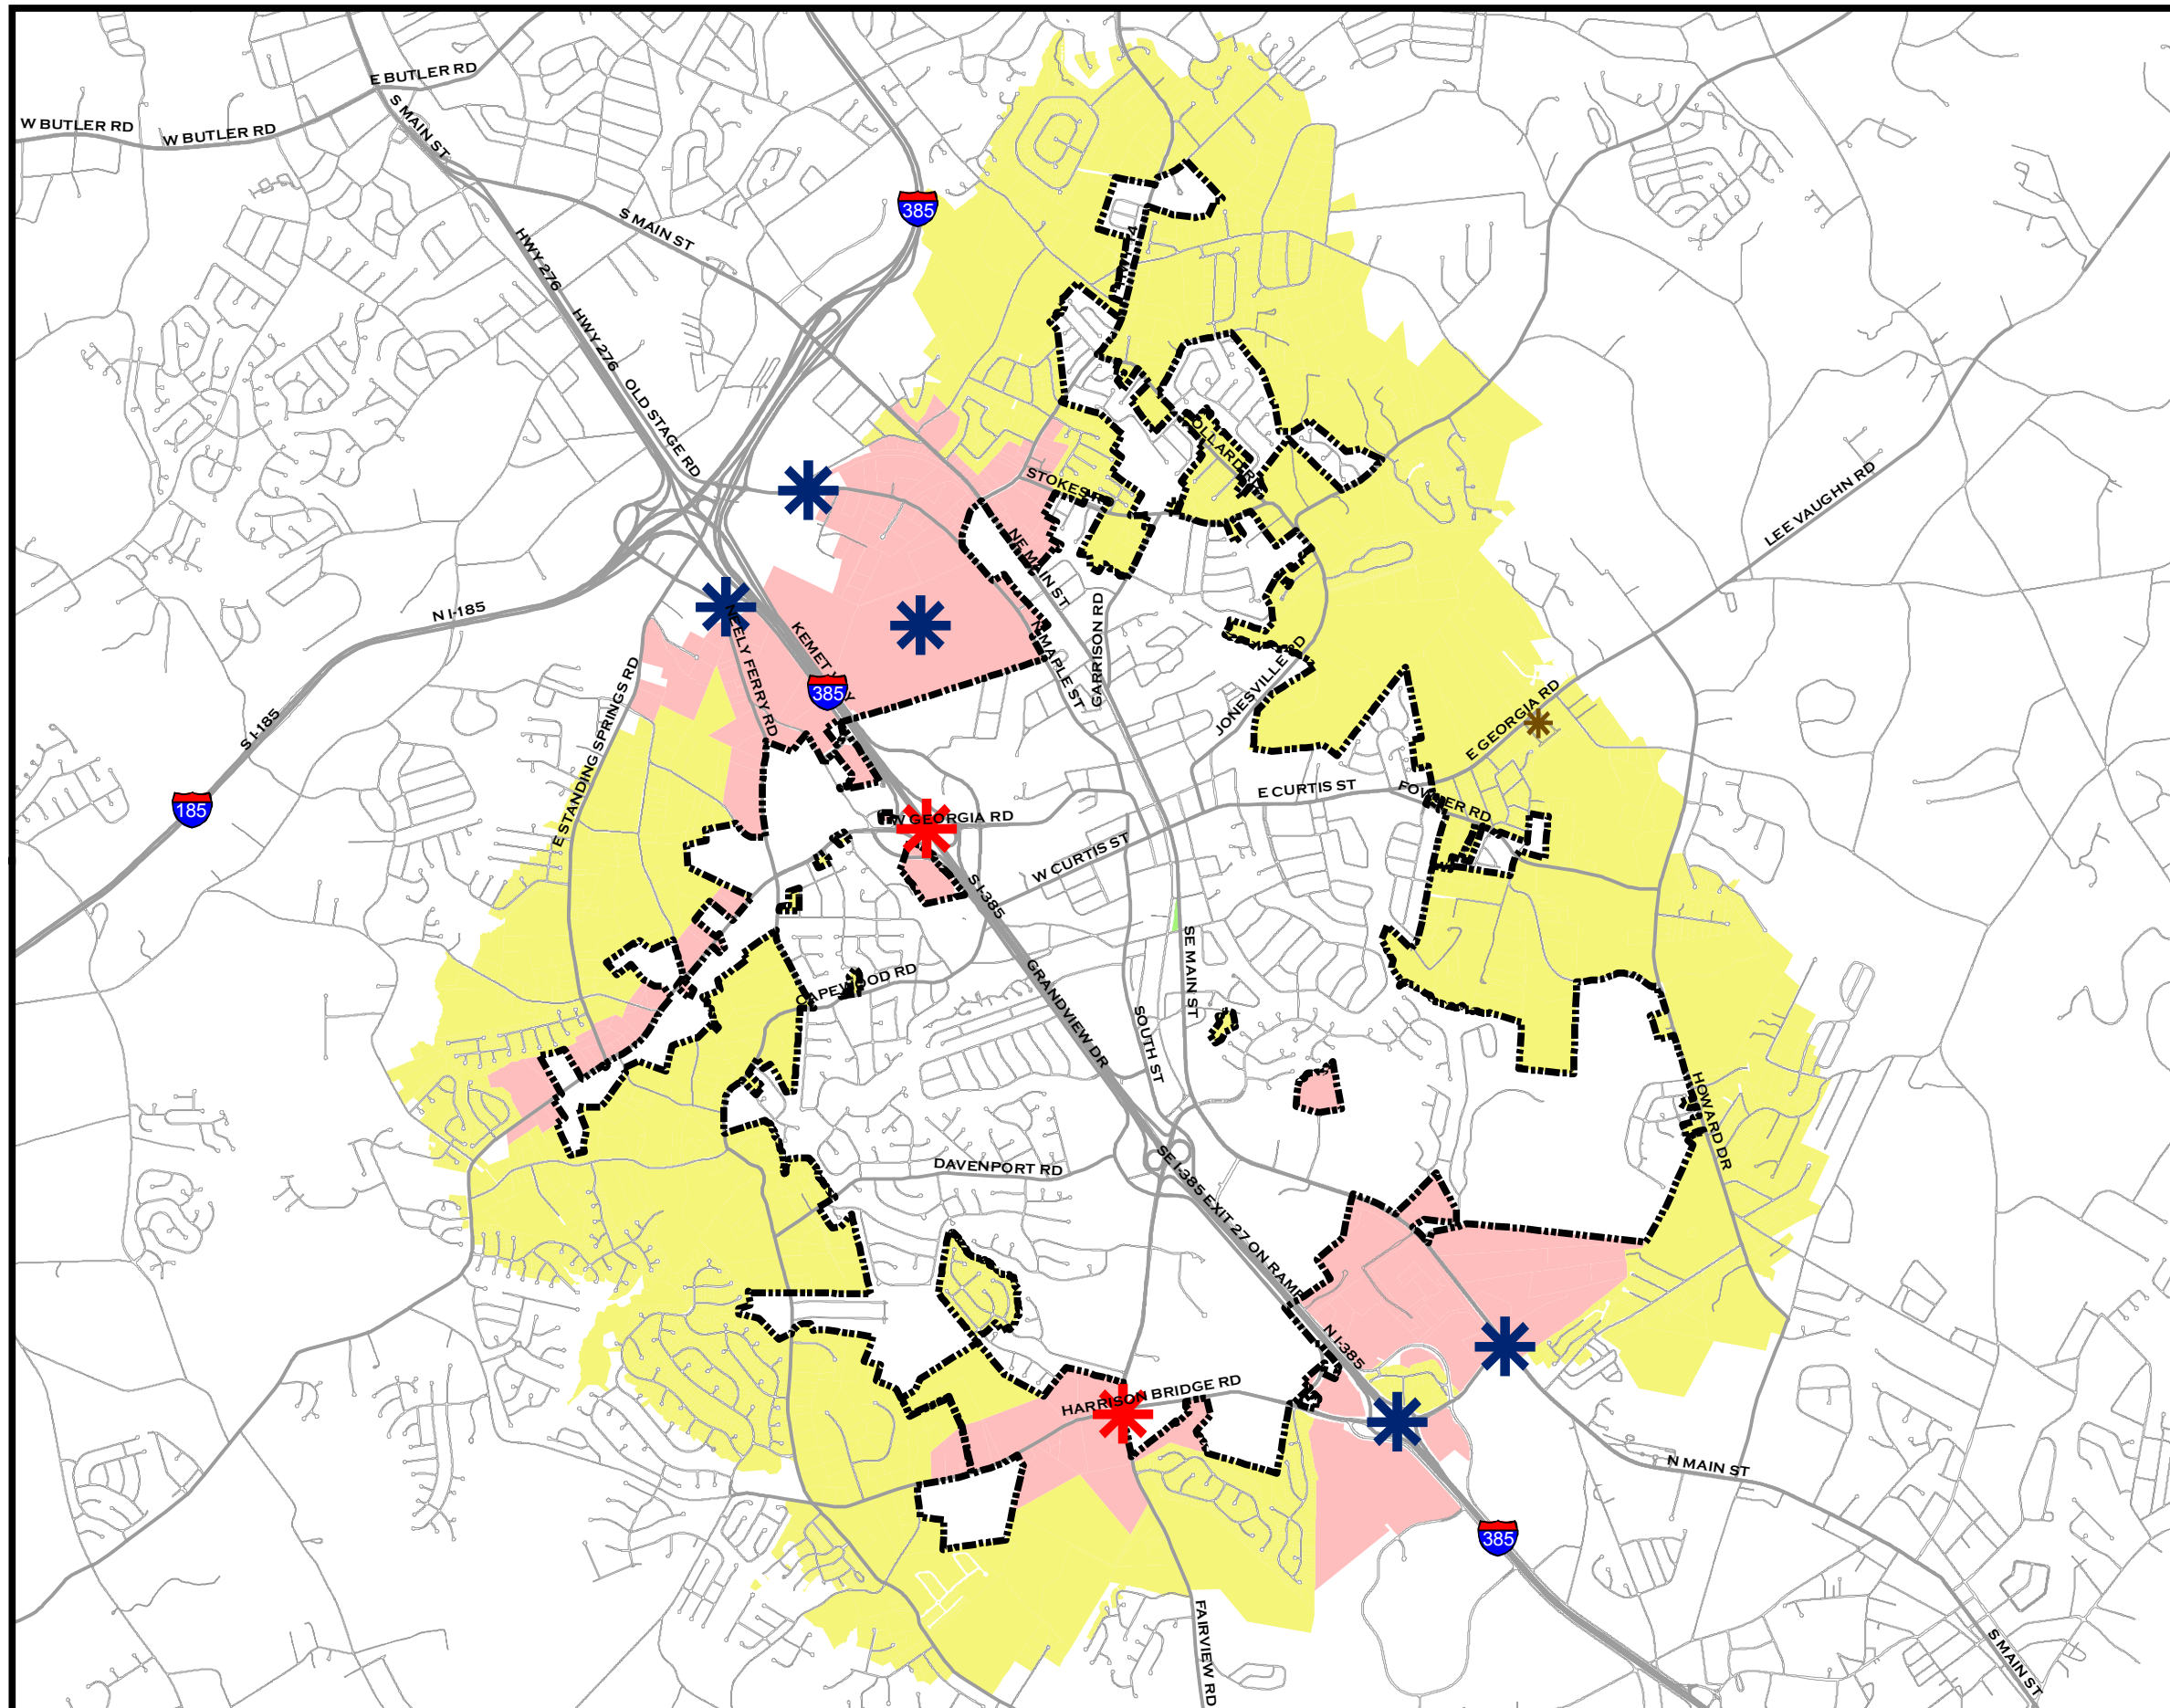

# MAP 9.4 City of Simpsonville Extraterritorial Land Use Map

0 0.5 1 Miles

## Legend

Extraterritorial Future Land Use

Conceptual Activity Center

 Multi-Family Residential

 Business Growth Area

 Regional Activity Center

Extraterritorial Future Land Use

Land Use Designation

 Natural Area

 Neighborhood

 Activity Area

 City Limits

 Roads

Created on July 14, 2009  
 Reproduction of this map is prohibited without permission from the City of Simpsonville.  
 DISCLAIMER: The information contained herein is for reference purposes only. The City of Simpsonville makes no warranty, express or implied, nor any guarantee as to information provided herein. The City of Simpsonville explicitly disclaims all representations and warranties. The City of Simpsonville assumes no liability for any errors, omissions, or inaccuracies in the information provided herein.