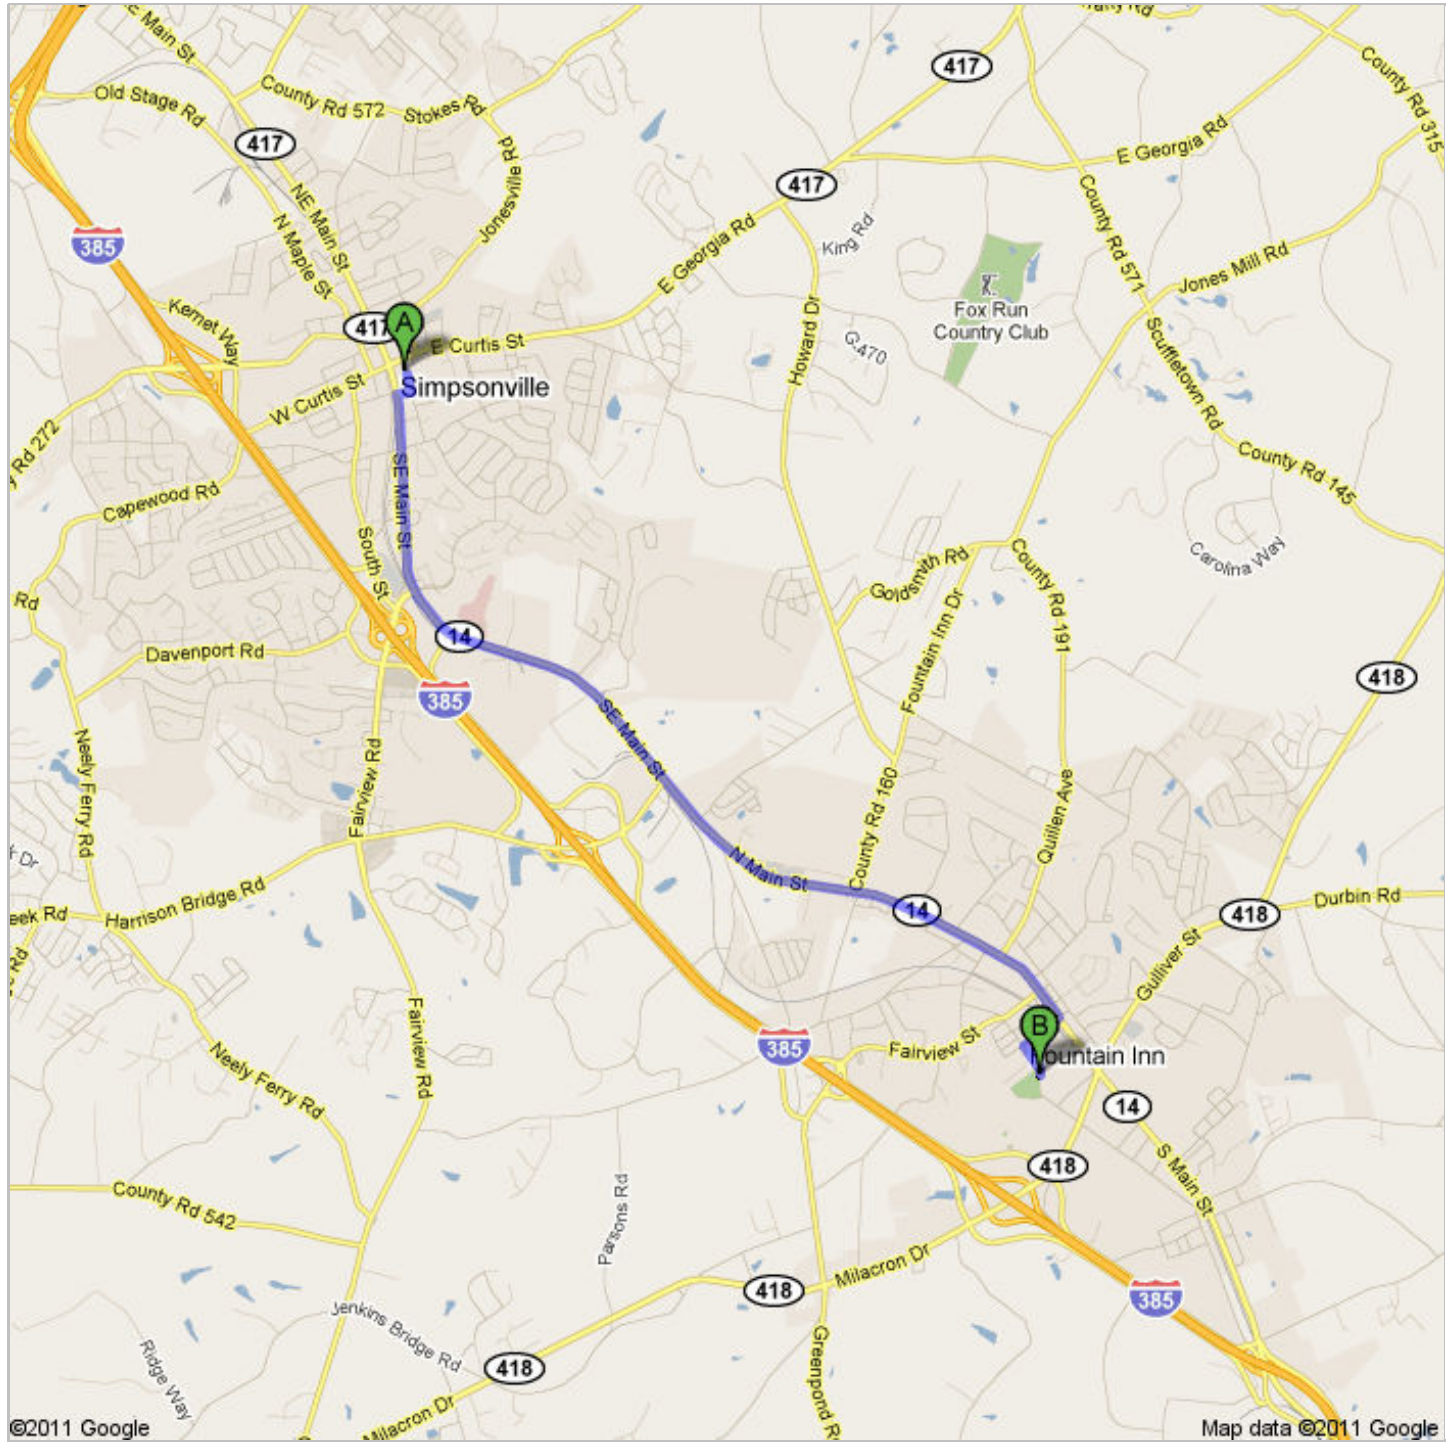

Simpsonville, SC to County Rd 212/Woo...  
**Directions to County Rd 212/Woodside Ave**  
5.3 mi – about 11 mins  
Directions to Woodside Park, Ft Inn

 Simpsonville, SC

1. Head **south** on **County Rd 660/S Hedge St** toward **County Rd 249/E Trade St** go 472 ft  
total 472 ft

 2. Take the 1st right onto **County Rd 249/E Trade St** go 348 ft  
total 0.2 mi

 3. Take the 1st left onto **S Carolina 14/SE Main St** go 4.8 mi  
About 9 mins total 4.9 mi

 4. Turn right at **County Rd 211/Jones St** go 0.2 mi  
About 1 min total 5.2 mi

 5. Take the 2nd left onto **County Rd 212/Woodside Ave** go 0.2 mi  
Destination will be on the right total 5.3 mi

 County Rd 212/Woodside Ave

These directions are for planning purposes only. You may find that construction projects, traffic, weather, or other events may cause conditions to differ from the map results, and you should plan your route accordingly. You must obey all signs or notices regarding your route.