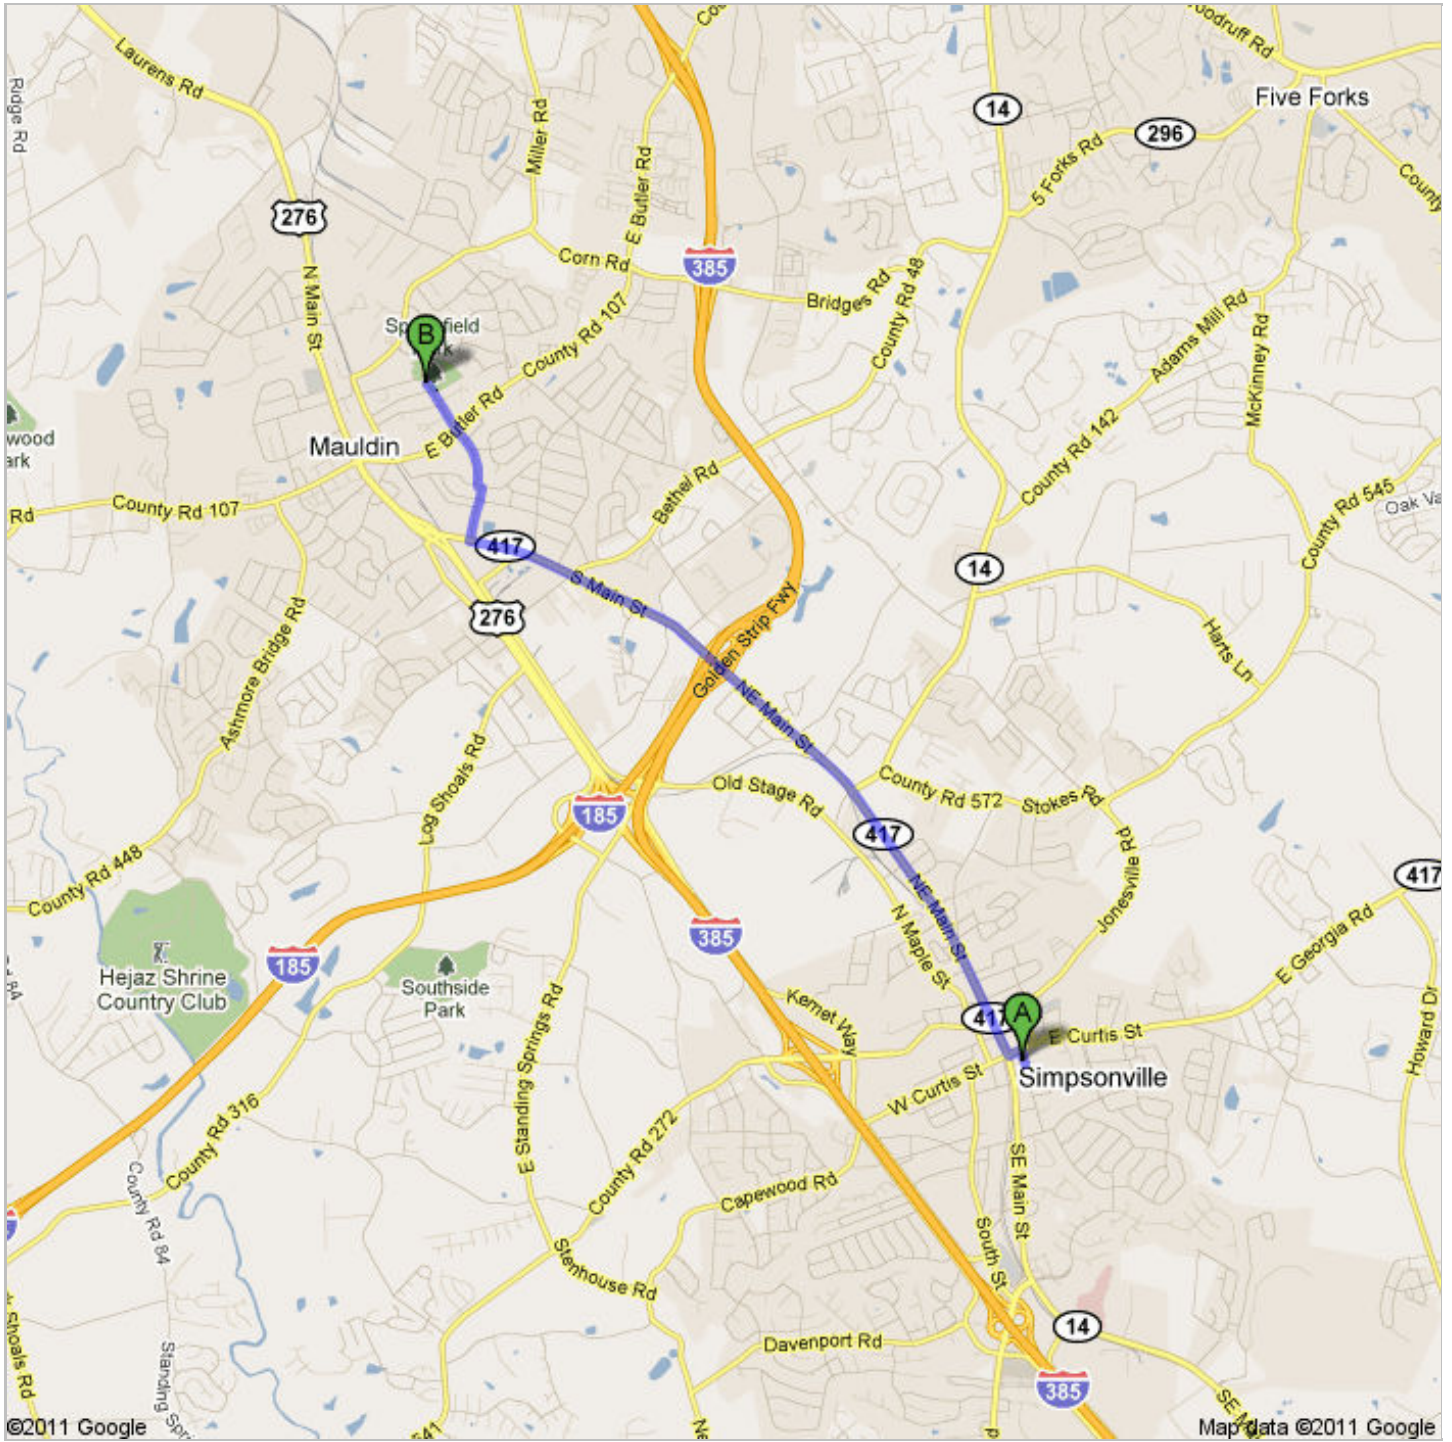

### Directions to Springfield Park

Mauldin, SC 29662

4.7 mi – about 12 mins

**Save trees. Go green!**  
Download Google Maps on your phone at [google.com/gmm](http://google.com/gmm)

 **Simpsonville, SC**

1. Head **north** on **County Rd 660/S Hedge St** toward **E Curtis St** go 331 ft  
total 331 ft

 2. Take the 1st left onto **E Curtis St** go 364 ft  
total 0.1 mi  
About 1 min

 3. Take the 1st right onto **S Carolina 417 N/NE Main St** go 3.7 mi  
total 3.8 mi  
About 8 mins

 4. Turn right at **Bon Air St/County Rd 879** go 0.3 mi  
total 4.1 mi  
About 1 min

 5. Turn left at **Fairfield Dr** go 125 ft  
total 4.1 mi

 6. Take the 1st right onto **Bon Air St/County Rd 879** go 0.6 mi  
total 4.7 mi  
Continue to follow County Rd 879  
About 2 mins

 **Springfield Park**  
Mauldin, SC 29662

These directions are for planning purposes only. You may find that construction projects, traffic, weather, or other events may cause conditions to differ from the map results, and you should plan your route accordingly. You must obey all signs or notices regarding your route.