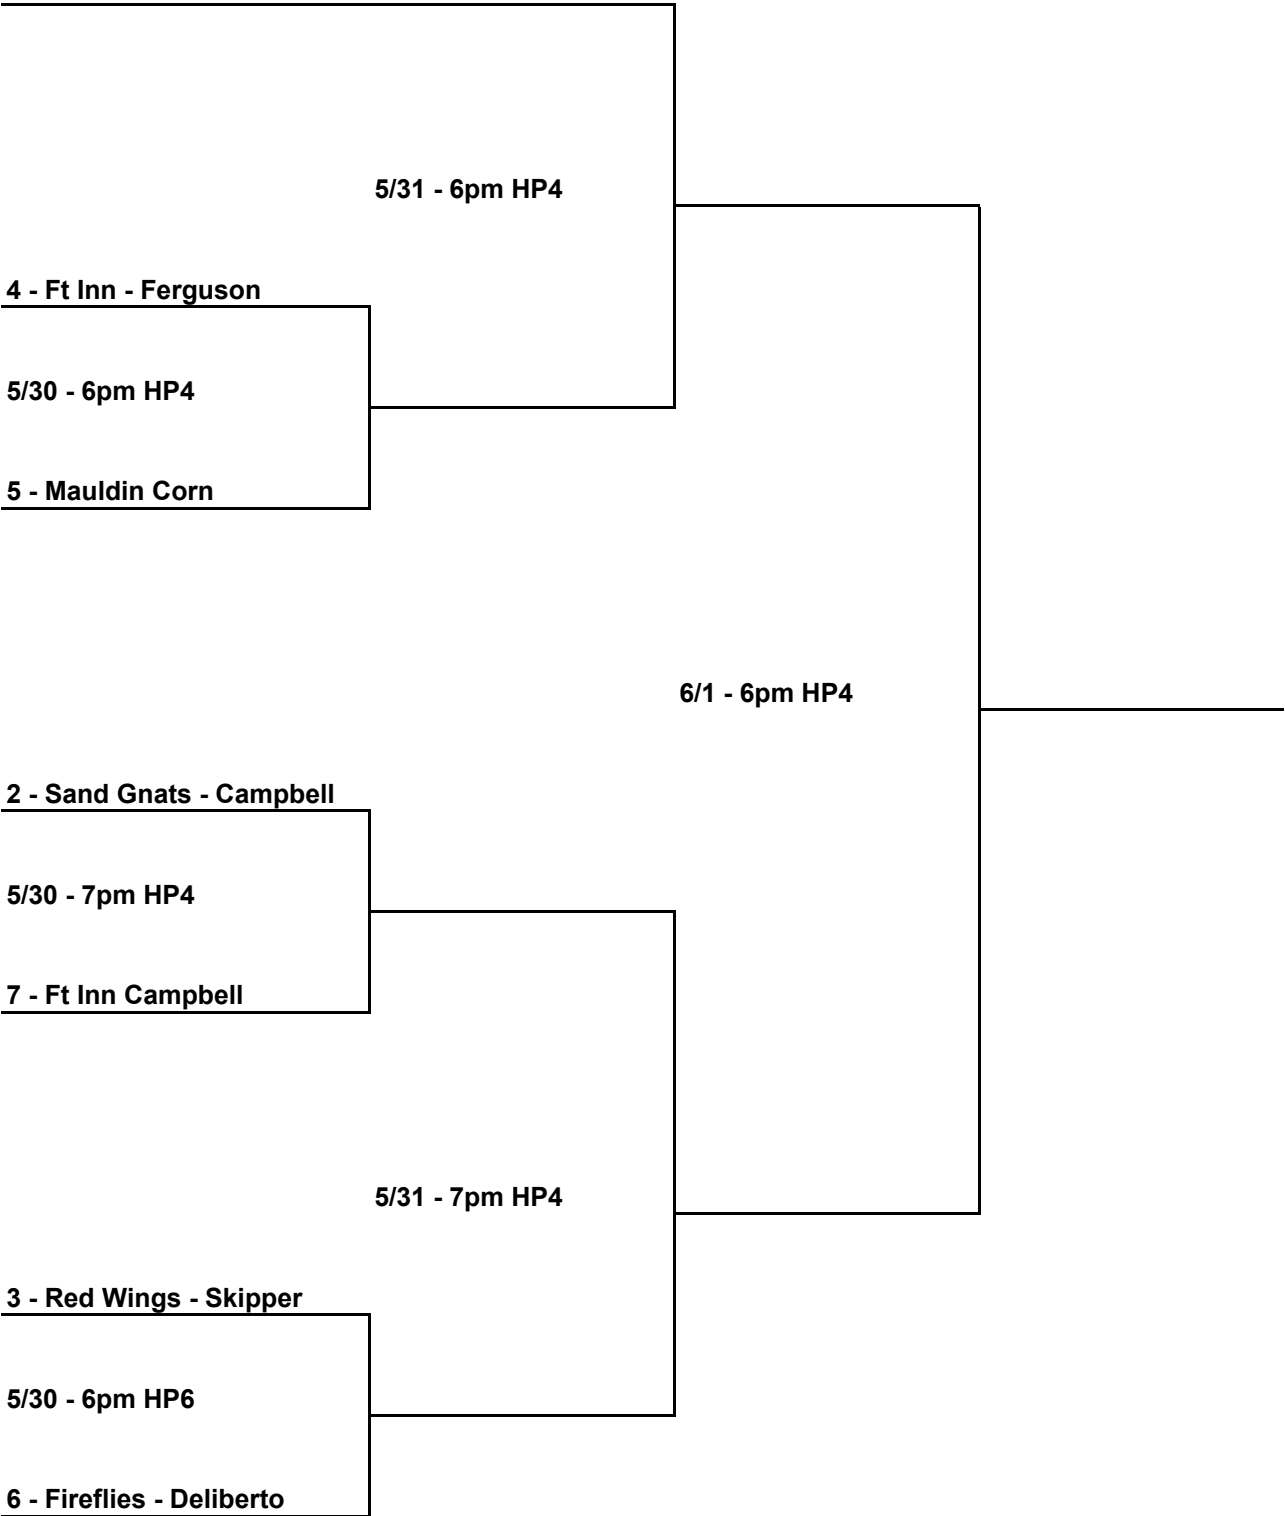

2/3 Softball Tournament

1 Bees - Lieb

5/31 - 6pm HP4

4 - Ft Inn - Ferguson

5/30 - 6pm HP4

5 - Mauldin Corn

6/1 - 6pm HP4

2 - Sand Gnats - Campbell

5/30 - 7pm HP4

7 - Ft Inn Campbell

5/31 - 7pm HP4

3 - Red Wings - Skipper

5/30 - 6pm HP6

6 - Fireflies - Deliberto

Seeding based on regular season standings as a guide