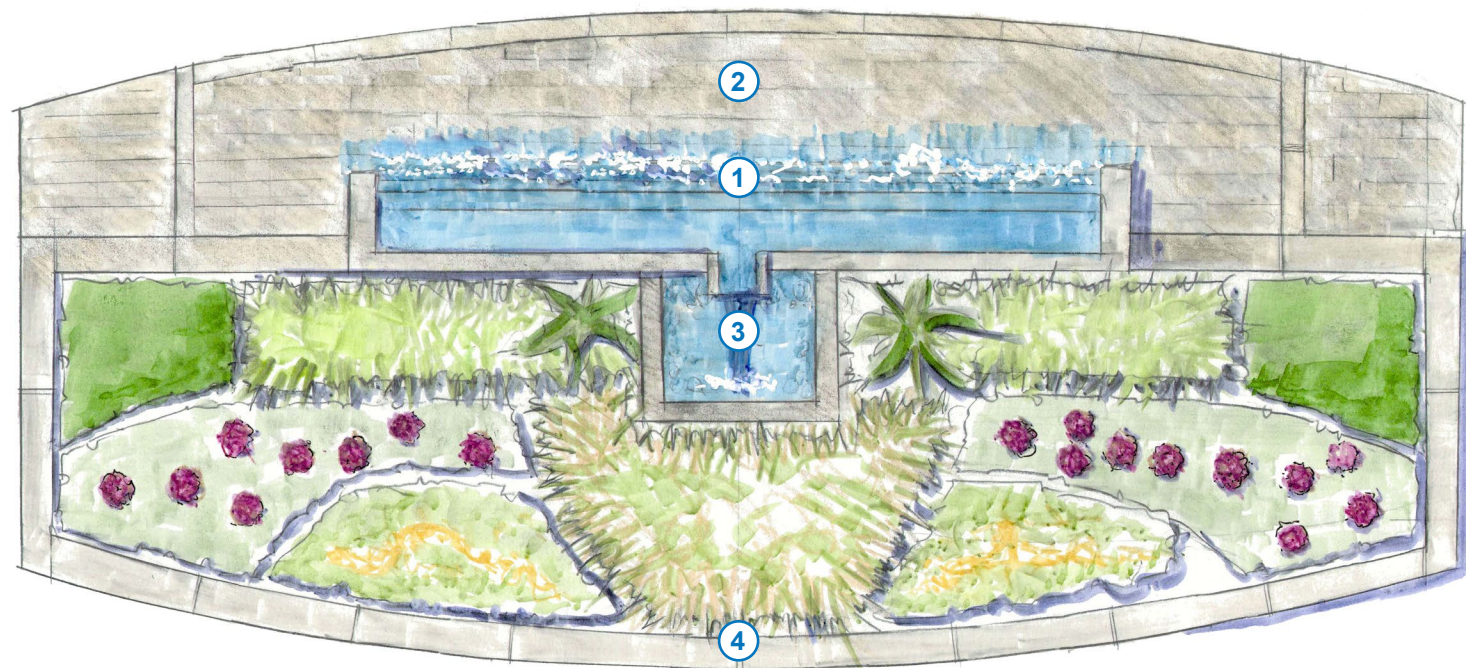

SIMPSONVILLE PARK

SITE PLAN VISION PACKAGE

09.27.2022

Cole Jenest & Stone
BOLTON & MENK, INC.

Simpsonville
SIMPLY HOME.

GREAT LAWN

- ① GREAT LAWN
- ② STAGE PAVILION
- ③ FOUNTAIN FEATURE
- ④ PATIO + TABLES
- ⑤ HOLIDAY TREE
- ⑥ BIOSWALE

PLAYGROUND

- ① LARGE PLAY EQUIPMENT
- ② SMALL PLAY EQUIPMENT
- ③ PLAY HILL
- ④ CATTAIL MISTERS
- ⑤ SWINGS
- ⑥ ZIP-LINE
- ⑦ DISC GOLF
- ⑧ RESTROOMS
- ⑨ PEDESTRIAN BRIDGE
- ⑩ BIOSWALE

FOUNTAIN

- ① WATER WALL
- ② LOWER BASIN
- ③ WEIR
- ④ SEAT WALL + PLANTER EDGE

FOUNTAIN PLAN

GRANITE CLAD WITH WATER SHEETING

WEIR + LOWER POOL

WATER WALL ELEVATION

WATER WALL SECTION

SITE FURNITURE

SITESCAPES: AVONDALE BENCHES

SITESCAPES: NEW CASTLE (PEWTER COLOR)

SMITH STEEL WORKS: CLASSIC PICNIC TABLE

MAGLIN: OGDEN BENCH

SITESCAPES: ATHENS BIKE RACK

SITESCAPES: CITY VIEW FREE STANDING CHAIR AND FOUR LEG TABLE

FORMS & SURFACES: APTOS PED POLE

FORMS & SURFACES: APTOS BOLLARD