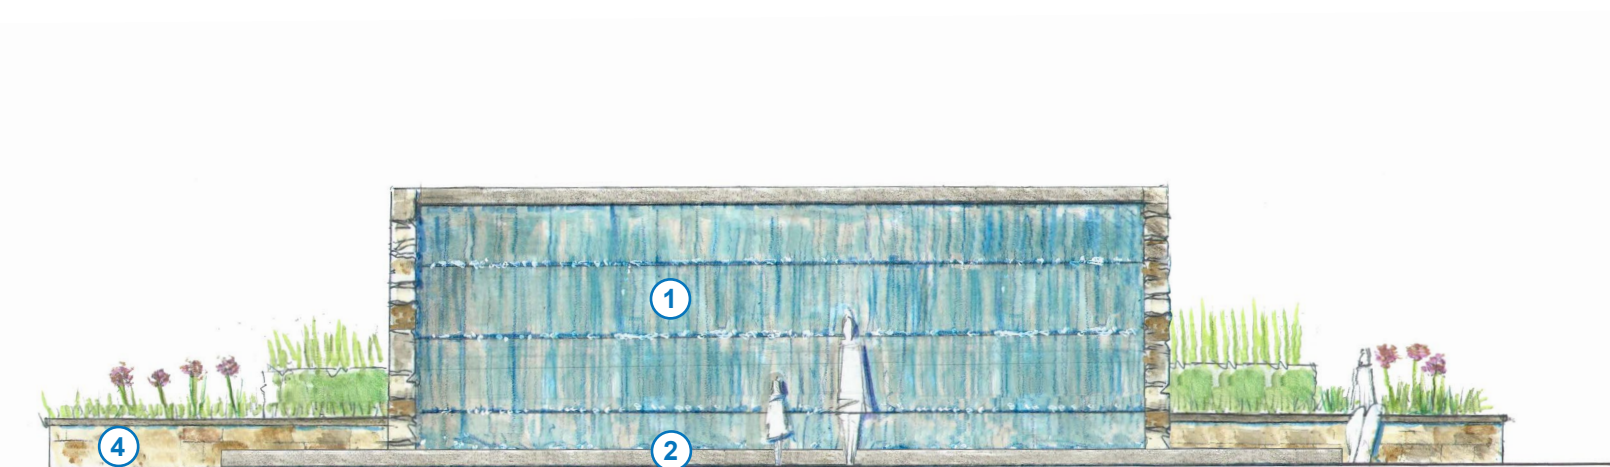

PLAYGROUND

- ① LARGE PLAY EQUIPMENT
- ② SMALL PLAY EQUIPMENT
- ③ PLAY HILL
- ④ CATTAIL MISTERS
- ⑤ SWINGS
- ⑥ ZIP-LINE
- ⑦ DISC GOLF
- ⑧ RESTROOMS
- ⑨ PEDESTRIAN BRIDGE
- ⑩ BIOSWALE

FOUNTAIN

- ① WATER WALL
- ② LOWER BASIN
- ③ WEIR
- ④ SEAT WALL + PLANTER EDGE

FOUNTAIN PLAN

GRANITE CLAD WITH WATER SHEETING

WEIR + LOWER POOL

WATER WALL ELEVATION

WATER WALL SECTION

SITE FURNITURE

SITESCAPES: AVONDALE BENCHES

SITESCAPES: NEW CASTLE (PEWTER COLOR)