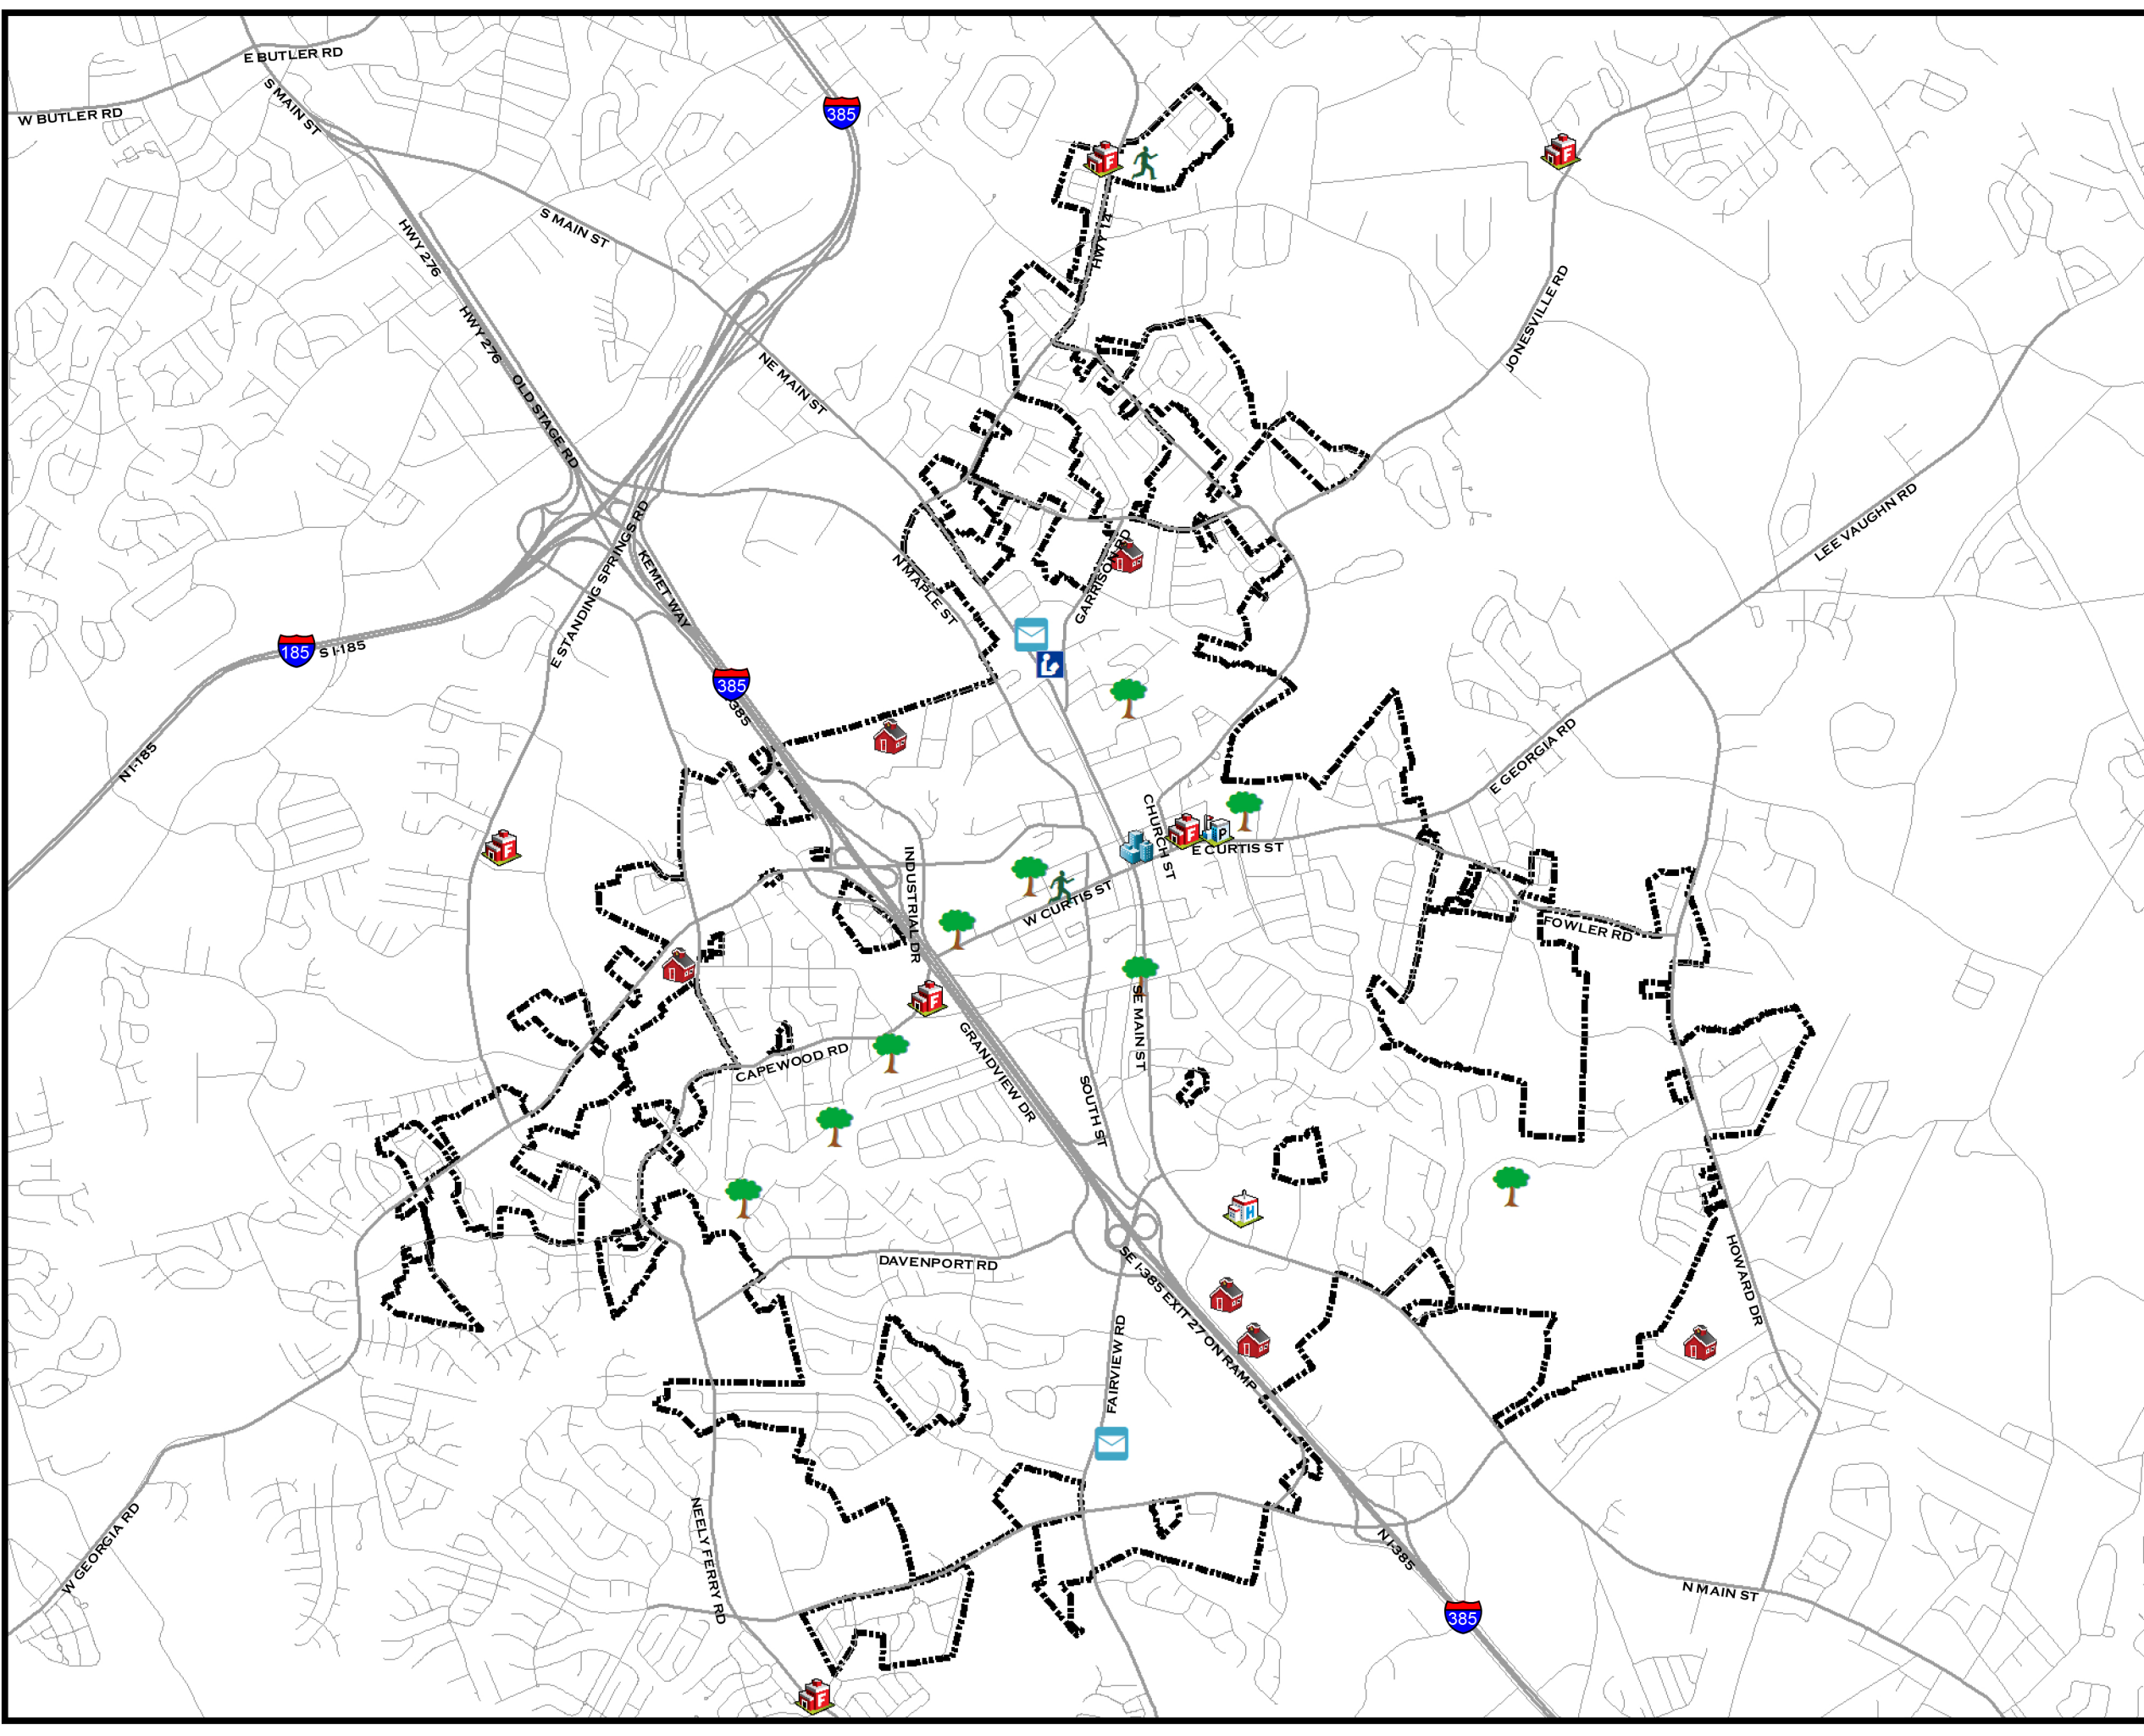

MAP 7.1 City of Simpsonville Existing Community Facilities

0 0.5 1 Miles

Legend

Type

-  City Hall
-  Fire
-  Hospital
-  Library
-  Park
-  Police
-  Post Office
-  Recreation
-  School
-  Roads
-  City Limits

Created on October 26, 2020.
 Reproduction of this map is prohibited without permission from the City of Simpsonville.
 DISCLAIMER: The information contained herein is for reference purposes only. The City of Simpsonville makes no warranty, express or implied, nor any guarantee as to information provided herein. The City of Simpsonville explicitly disclaims all representations and warranties. The City of Simpsonville assumes no liability for any errors, omissions, or inaccuracies in the information provided herein.