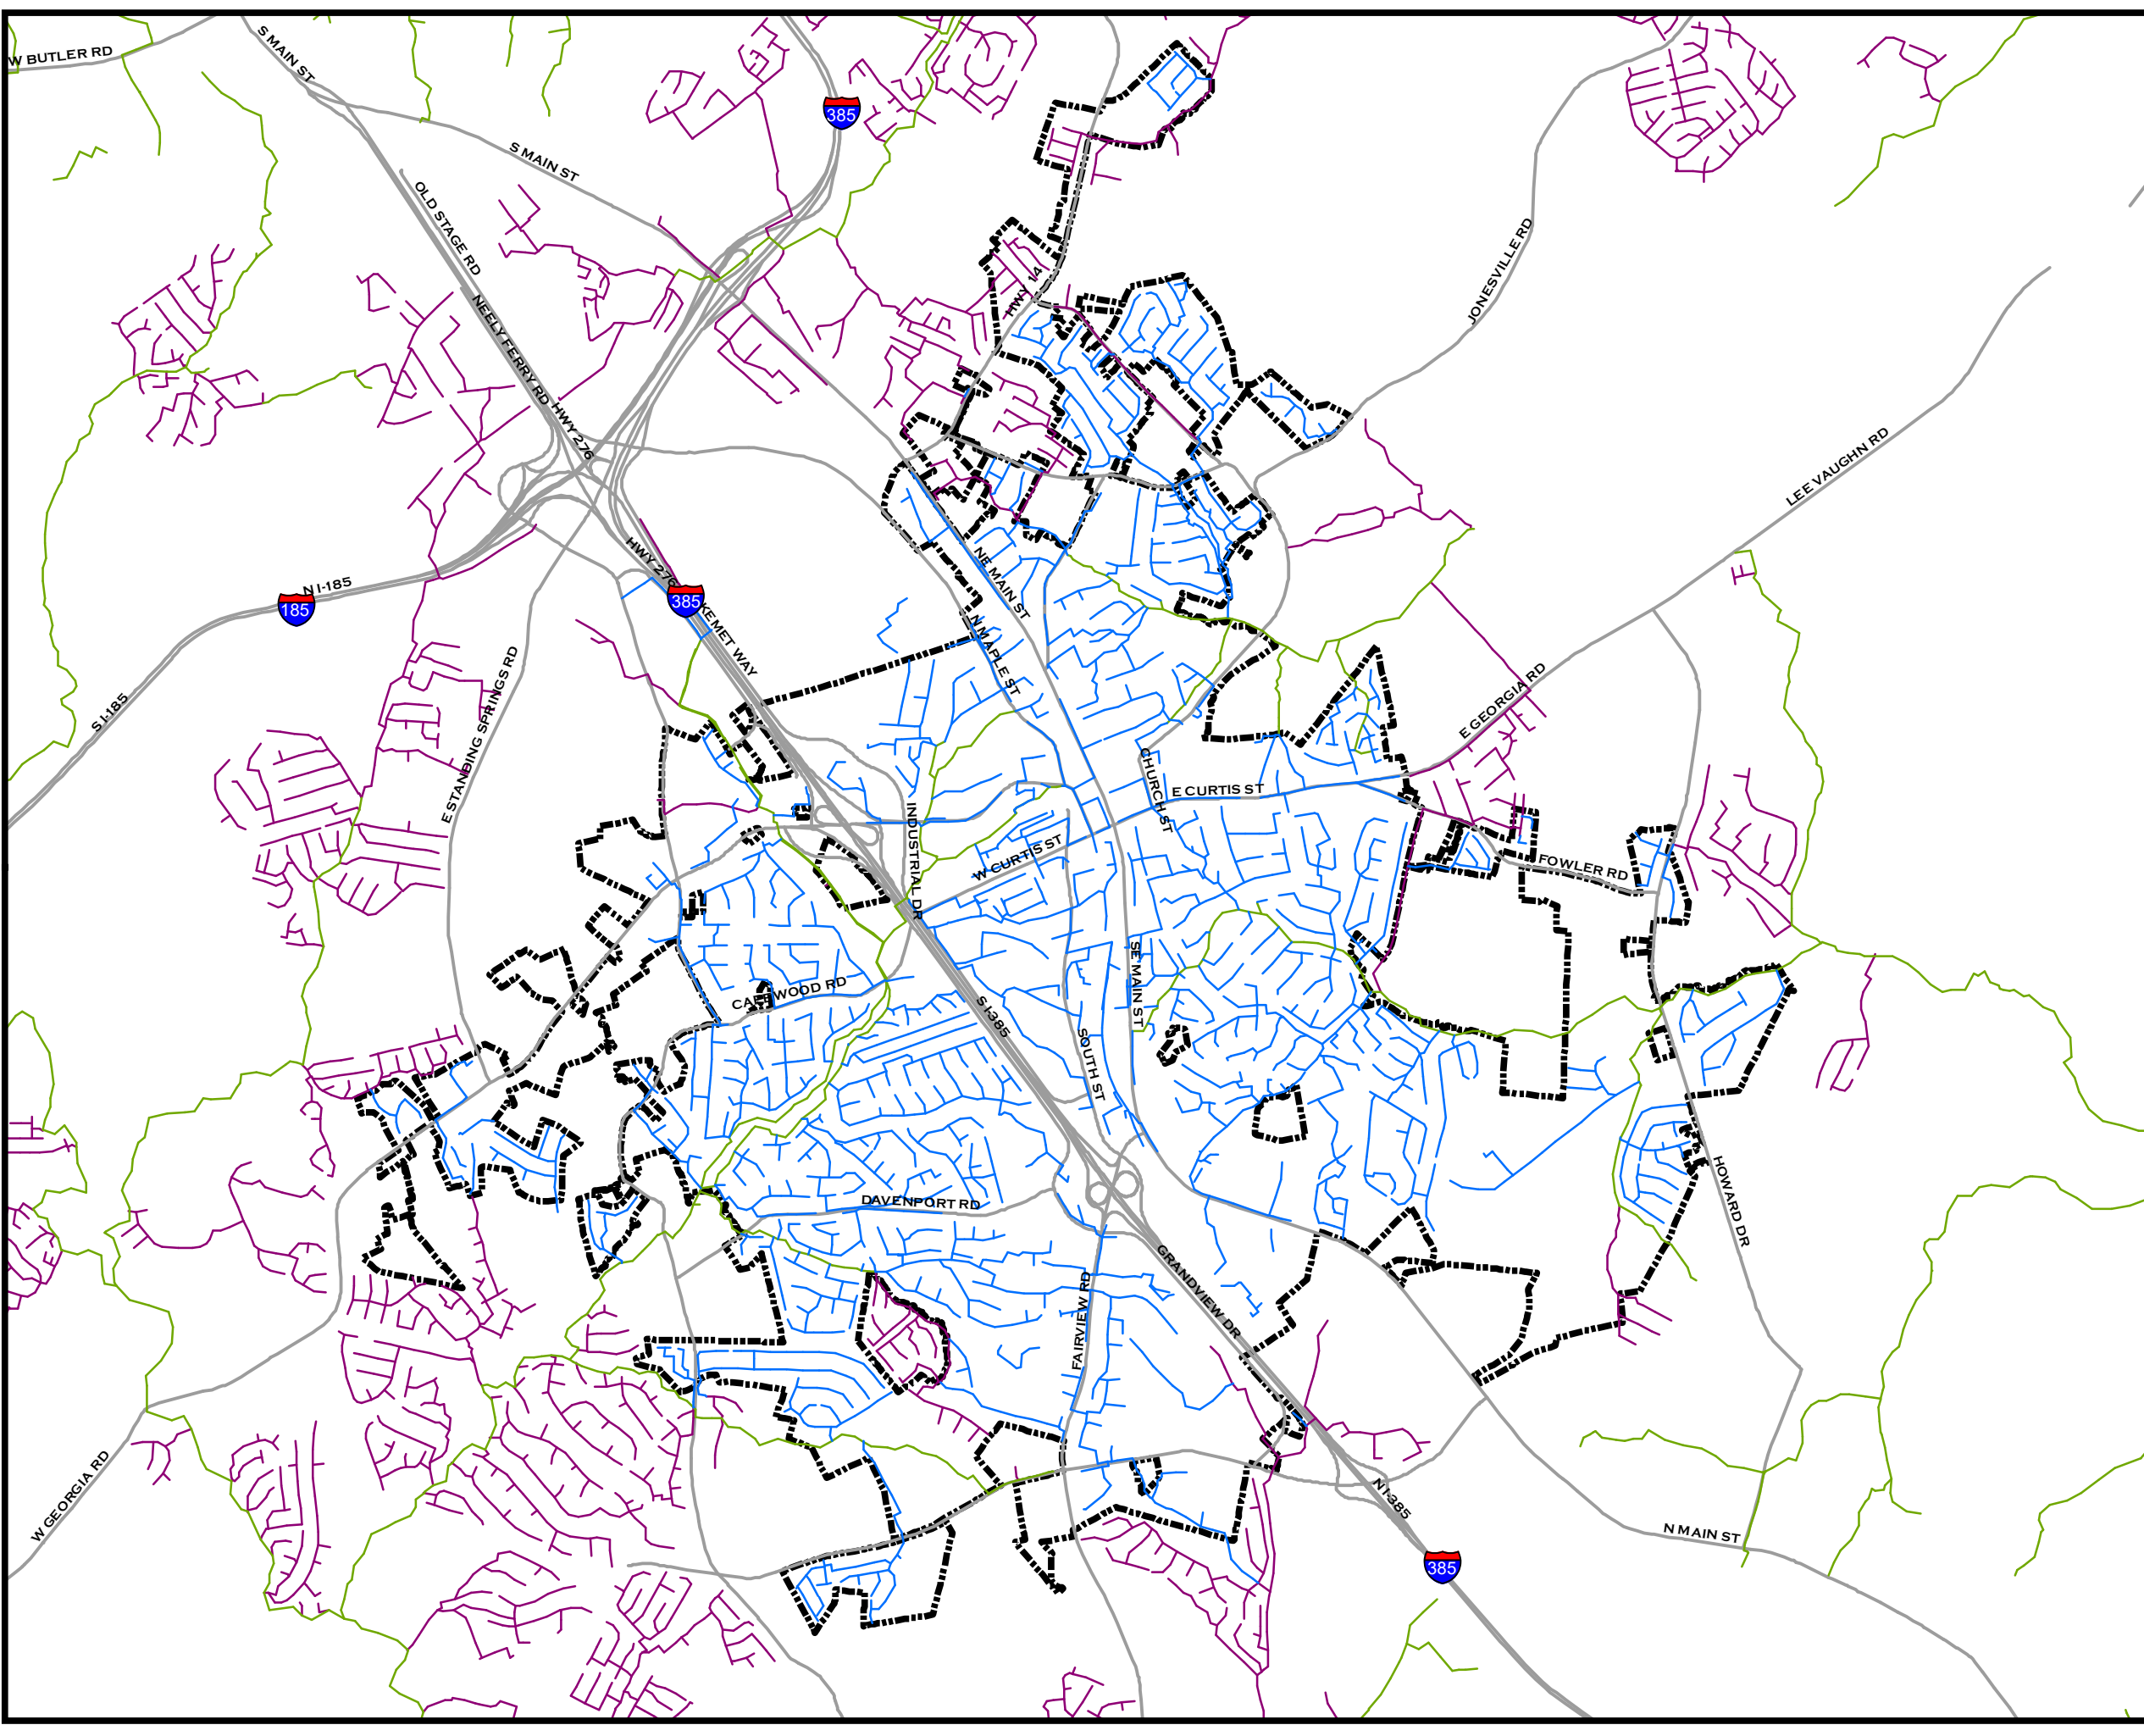

MAP 7.3 City of Simpsonville Sanitary Sewer System & Reinvestment Priorities

Legend

-  Sville Sewer Lines
-  Rewa_Lines
-  Metro_lines
-  City Limits

Created on October 26, 2020
 Reproduction of this map is prohibited without permission from the City of Simpsonville.
 DISCLAIMER: The information contained herein is for reference purposes only. The City of Simpsonville makes no warranty, express or implied, nor any guarantee as to information provided herein. The City of Simpsonville explicitly disclaims all representations and warranties. The City of Simpsonville assumes no liability for any errors, omissions, or inaccuracies in the information provided herein.