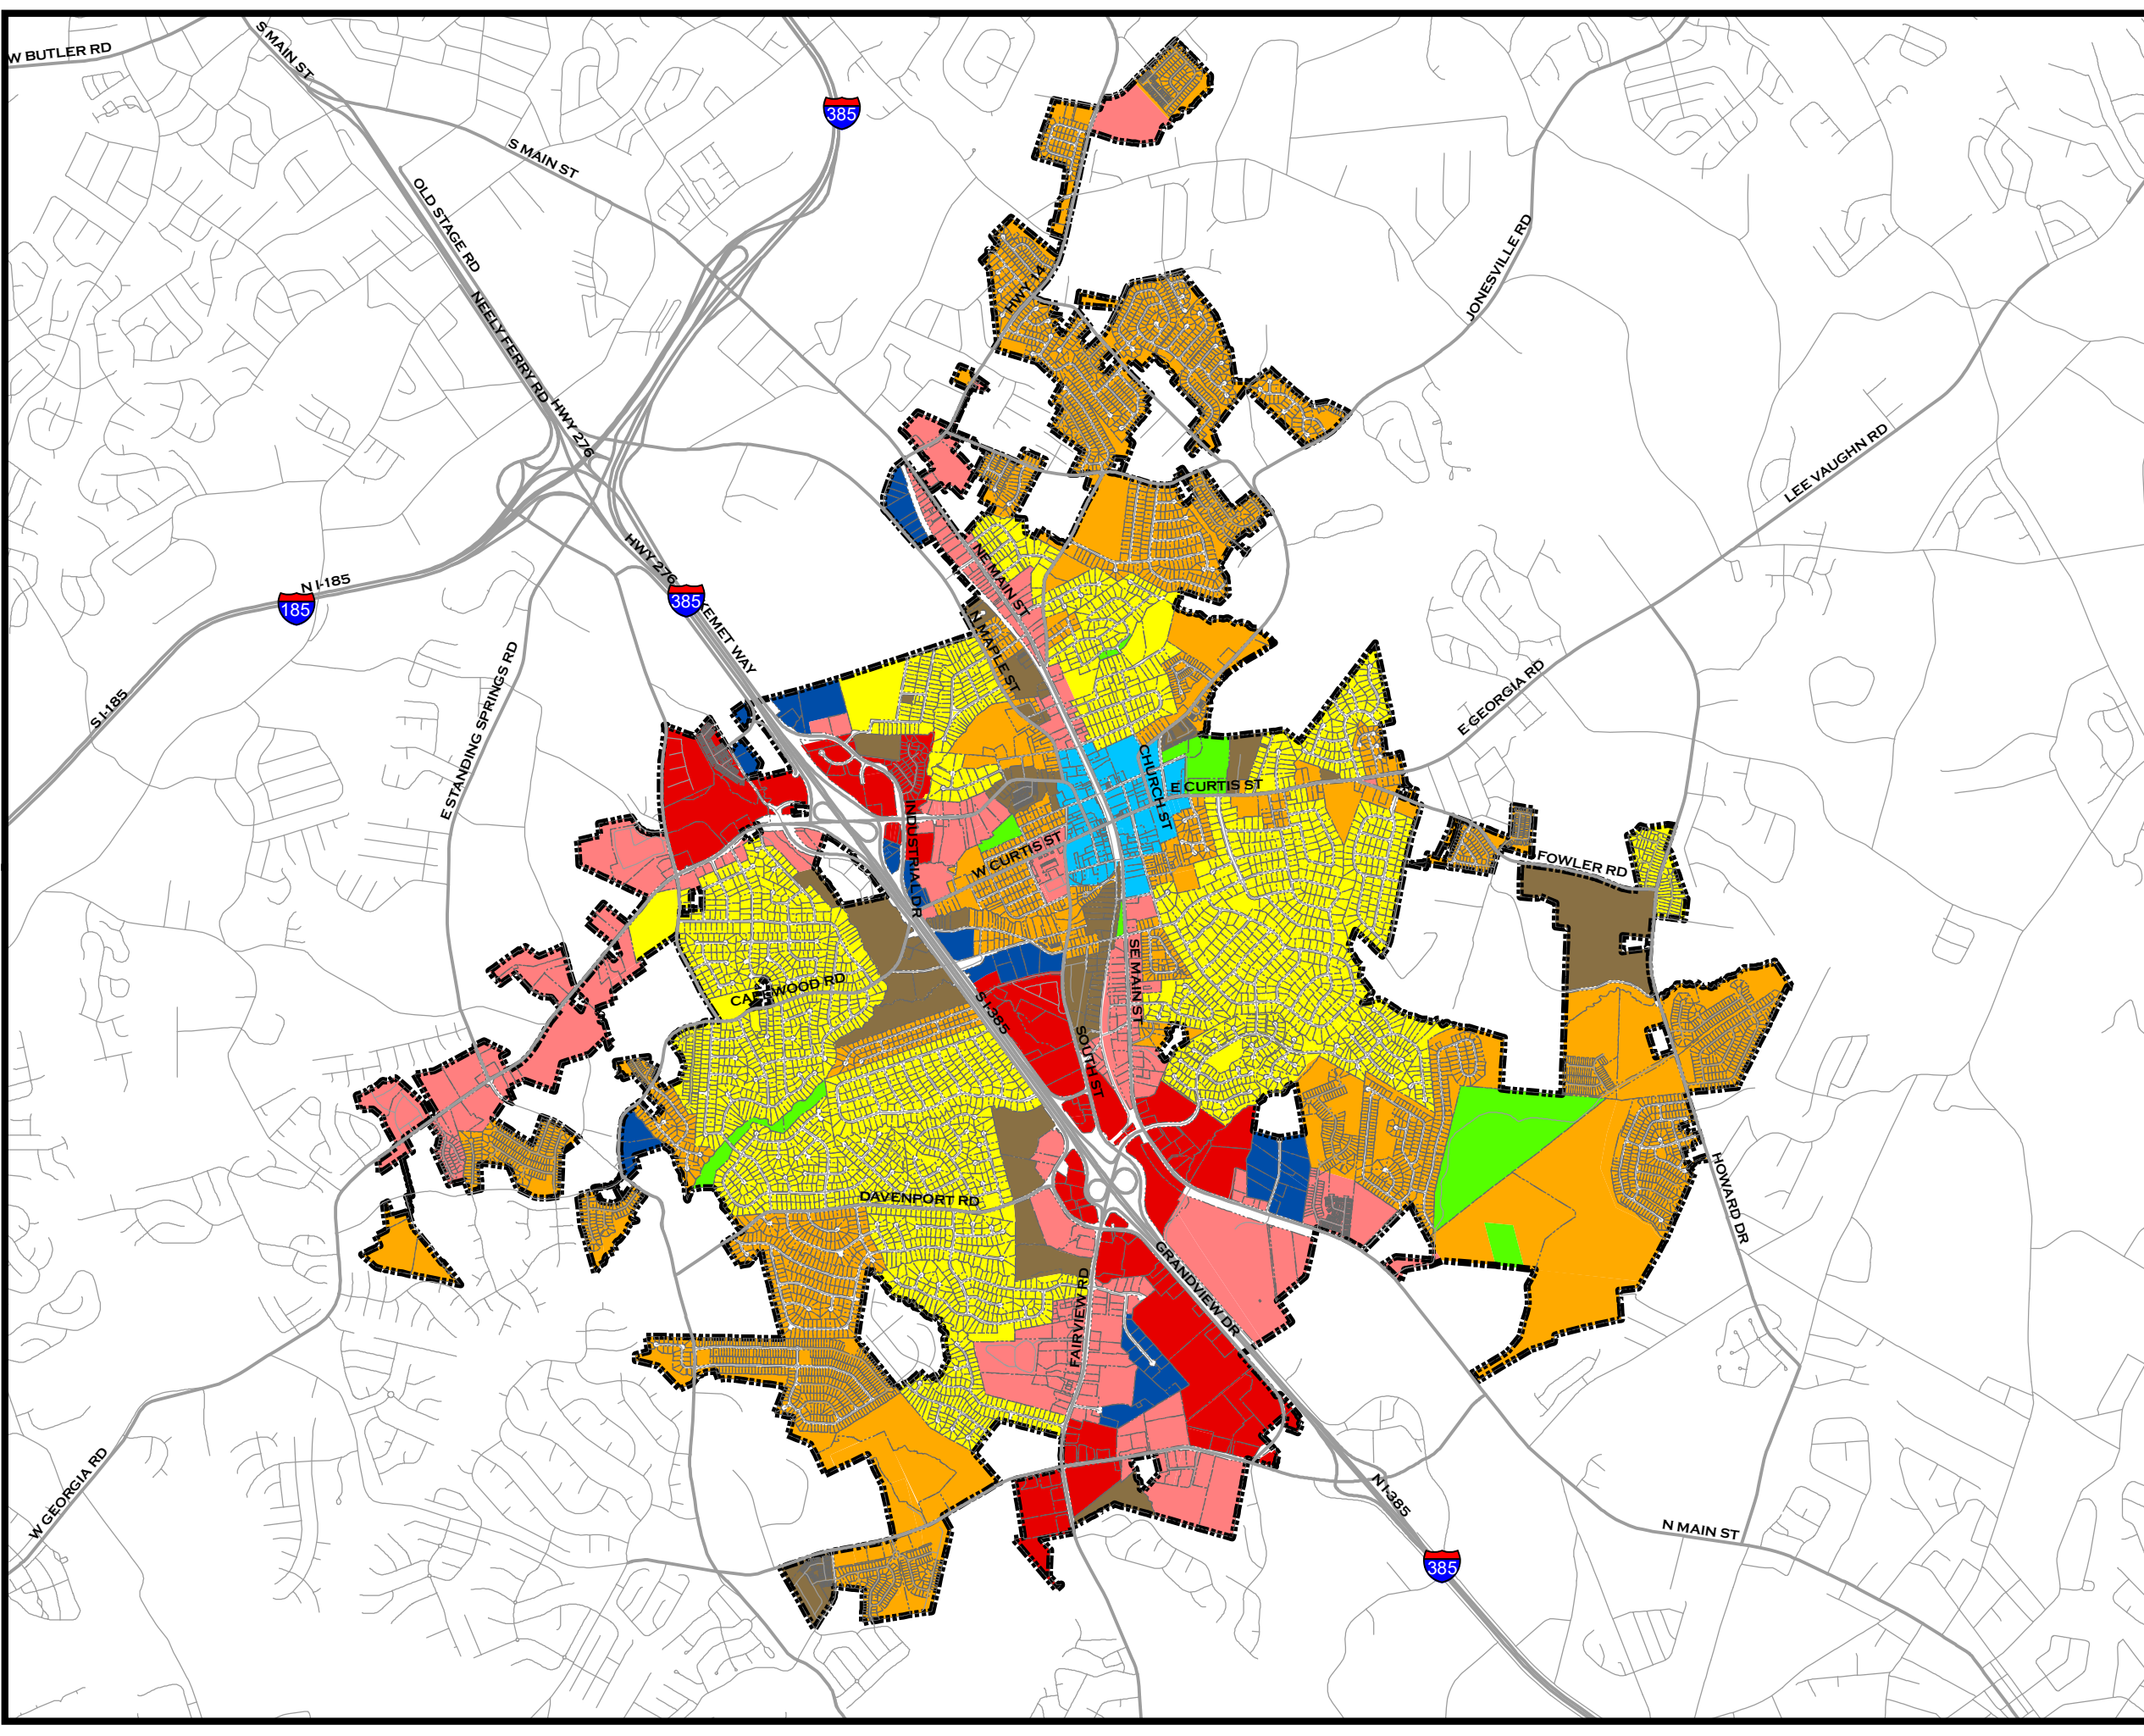

MAP 4.4 City of Simpsonville Future Land Use Map

Legend

Future Land Use

- Low-Intensity Neighborhood
- Medium-Intensity Neighborhood
- High-Intensity Neighborhood
- Village Activity Center
- Regional Activity Center
- Town Center Mixed Use
- Business Growth Area
- Natural Area
- Roads
- City Limits

Created on October 26, 2020
 Reproduction of this map is prohibited without permission from the City of Simpsonville.
 DISCLAIMER: The information contained herein is for reference purposes only. The City of Simpsonville makes no warranty, express or implied, nor any guarantee as to information provided herein. The City of Simpsonville explicitly disclaims all representations and warranties. The City of Simpsonville assumes no liability for any errors, omissions, or inaccuracies in the information provided herein.