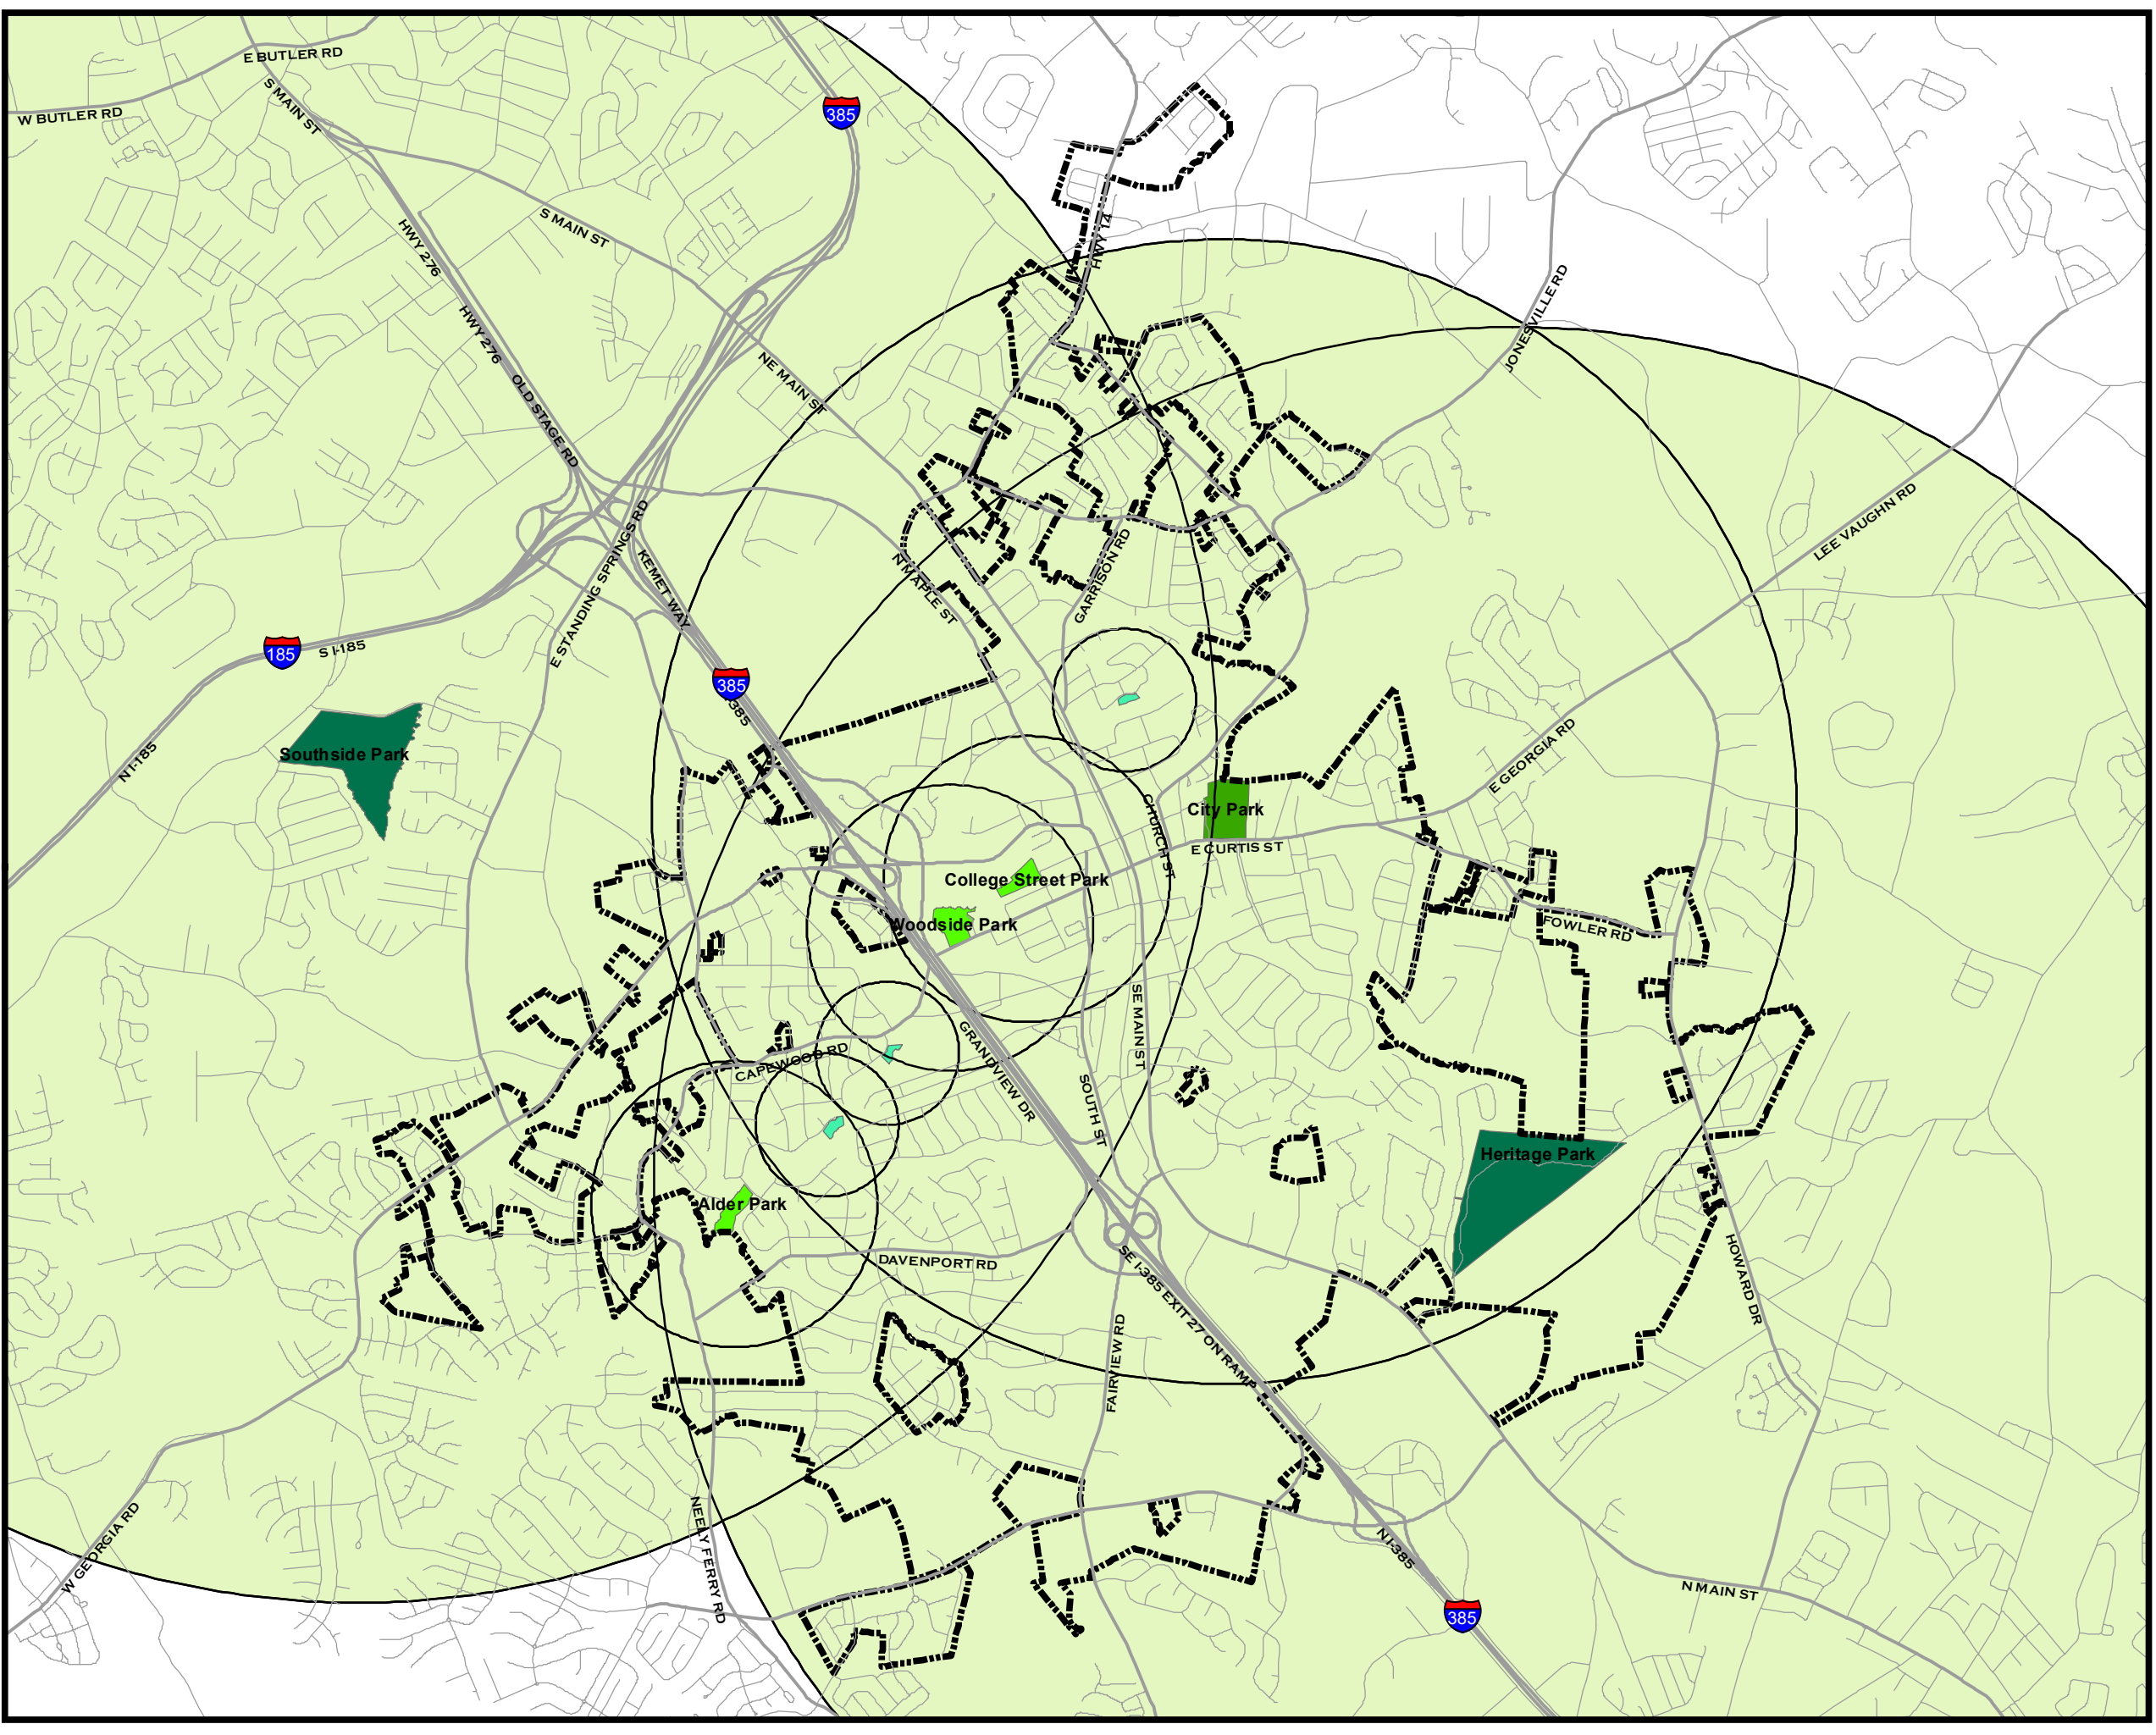

MAP 7.2

City of Simpsonville Park Service Areas

Legend

- Mini Park
- Neighborhood Park
- Small Community Park
- Large Community Park
- Park Service Area
- Roads
- City Limits

Created on October 26, 2020.
 Reproduction of this map is prohibited without permission from the City of Simpsonville.
 DISCLAIMER: The information contained herein is for reference purposes only. The City of Simpsonville makes no warranty, express or implied, nor any guarantee as to information provided herein. The City of Simpsonville explicitly disclaims all representations and warranties. The City of Simpsonville assumes no liability for any errors, omissions, or inaccuracies in the information provided herein.