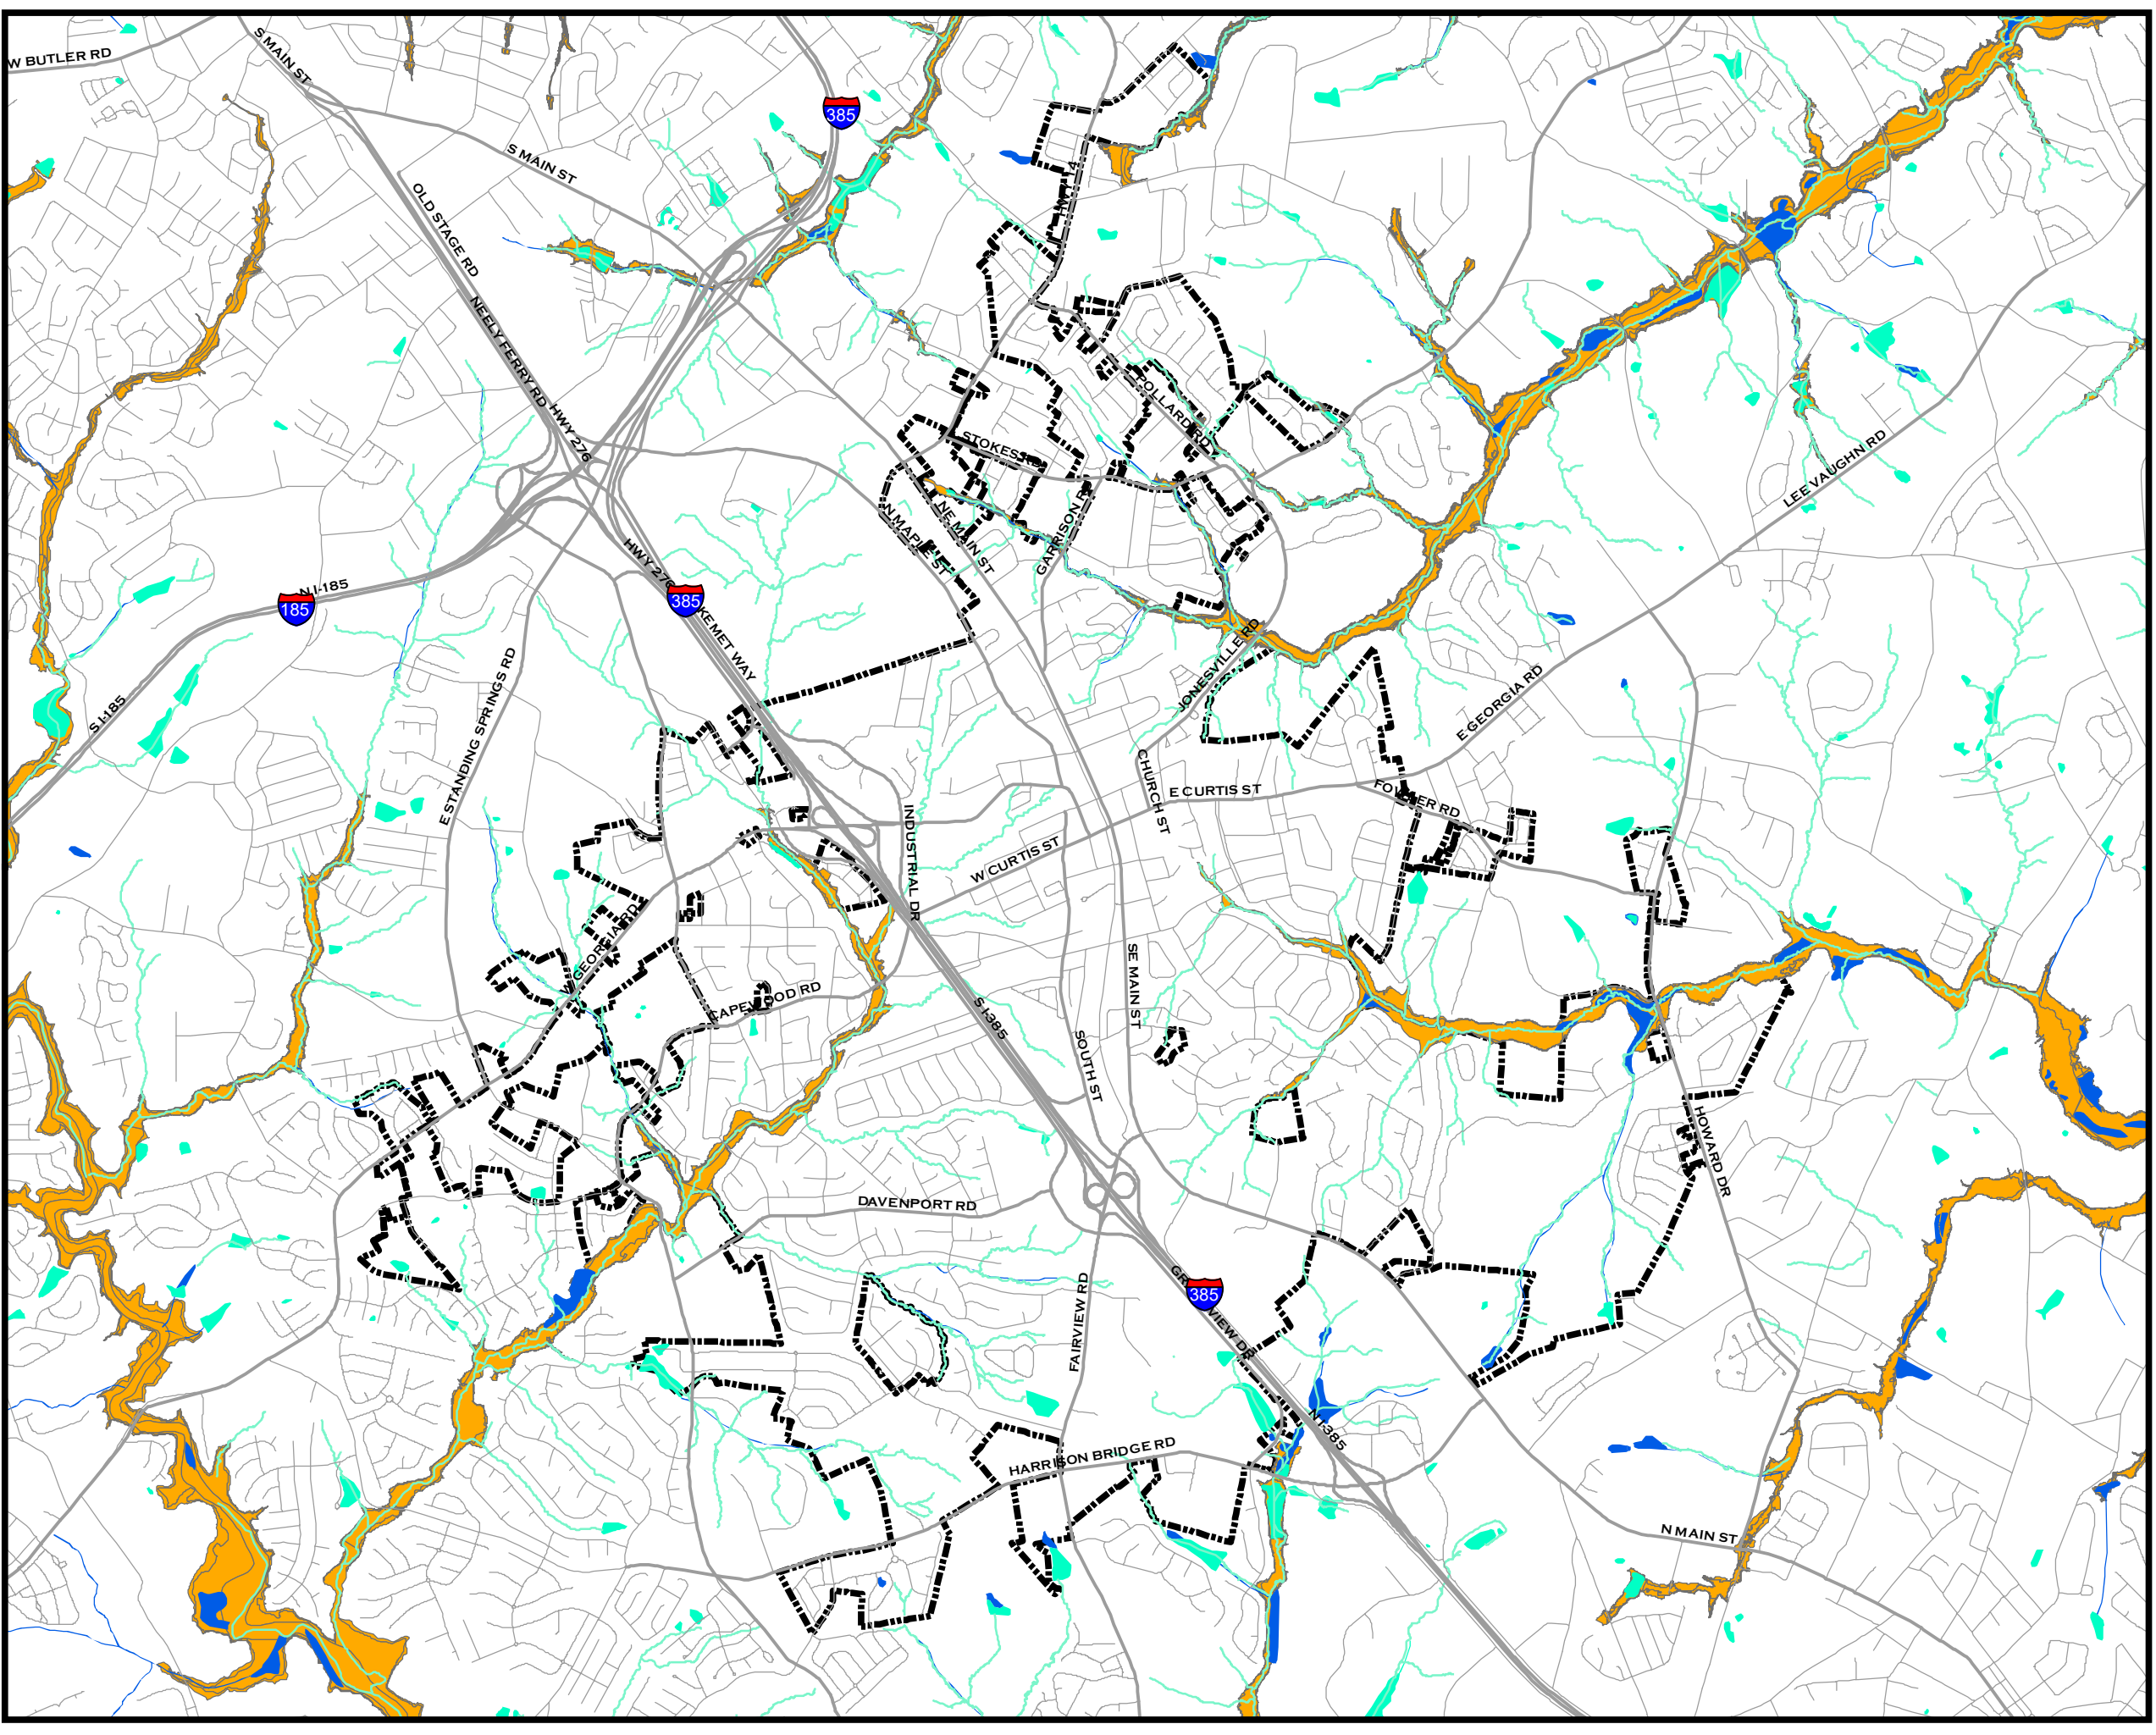

MAP 9.1 City of Simpsonville Sensitive Lands

Legend

-  Streams
-  Wetland
-  Pond
-  Flood Zone
-  City Limits

Created on October 26, 2020
 Reproduction of this map is prohibited without permission from the City of Simpsonville.
 DISCLAIMER: The information contained herein is for reference purposes only. The City of Simpsonville makes no warranty, express or implied, nor any guarantee as to information provided herein. The City of Simpsonville explicitly disclaims all representations and warranties. The City of Simpsonville assumes no liability for any errors, omissions, or inaccuracies in the information provided herein.