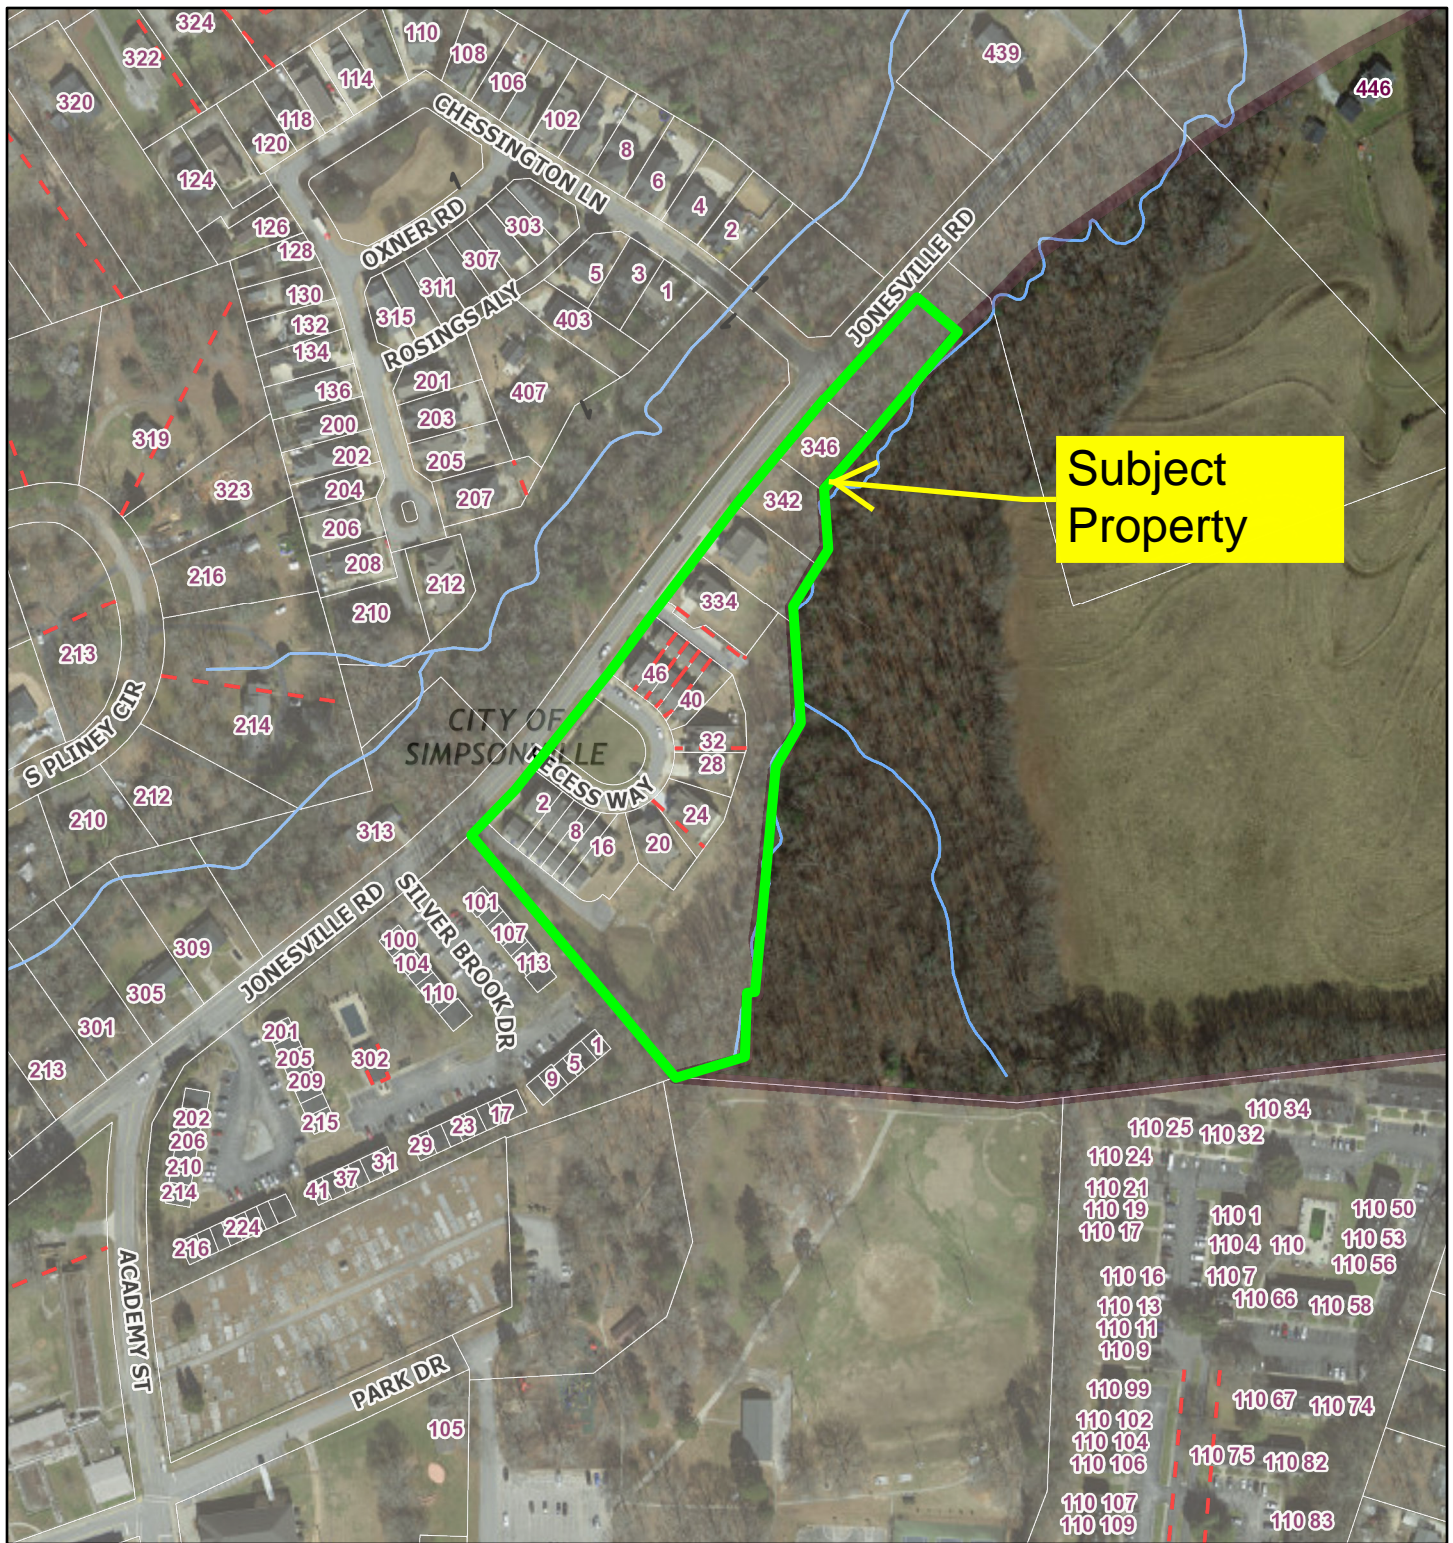

Meeting Date: August 3, 2021
Type of Agenda Item: Master Site Plan Review
Attachments: Location Map

REQUEST

The City of Simpsonville has received a request for a Master Site Plan Review for the Village at Redfearn ID.

LOCATION & SITE DESCRIPTION

This location is located on Jonesville Rd across from the Redfearn Subdivision in Simpsonville, SC. Tax Map# 0316.00-01-002.01

MORE INFORMATION

For more information or inquire about the petition, contact the Simpsonville Planning & Zoning Department at 967-9526

SP-2021-06 Village at Redfearn Master Site Plan

July 21, 2021

1:3,200

Greenville County GIS Division, Greenville, South Carolina., Greenville County GIS Division, Greenville, South Carolina, Greenville County, South Carolina GIS Division