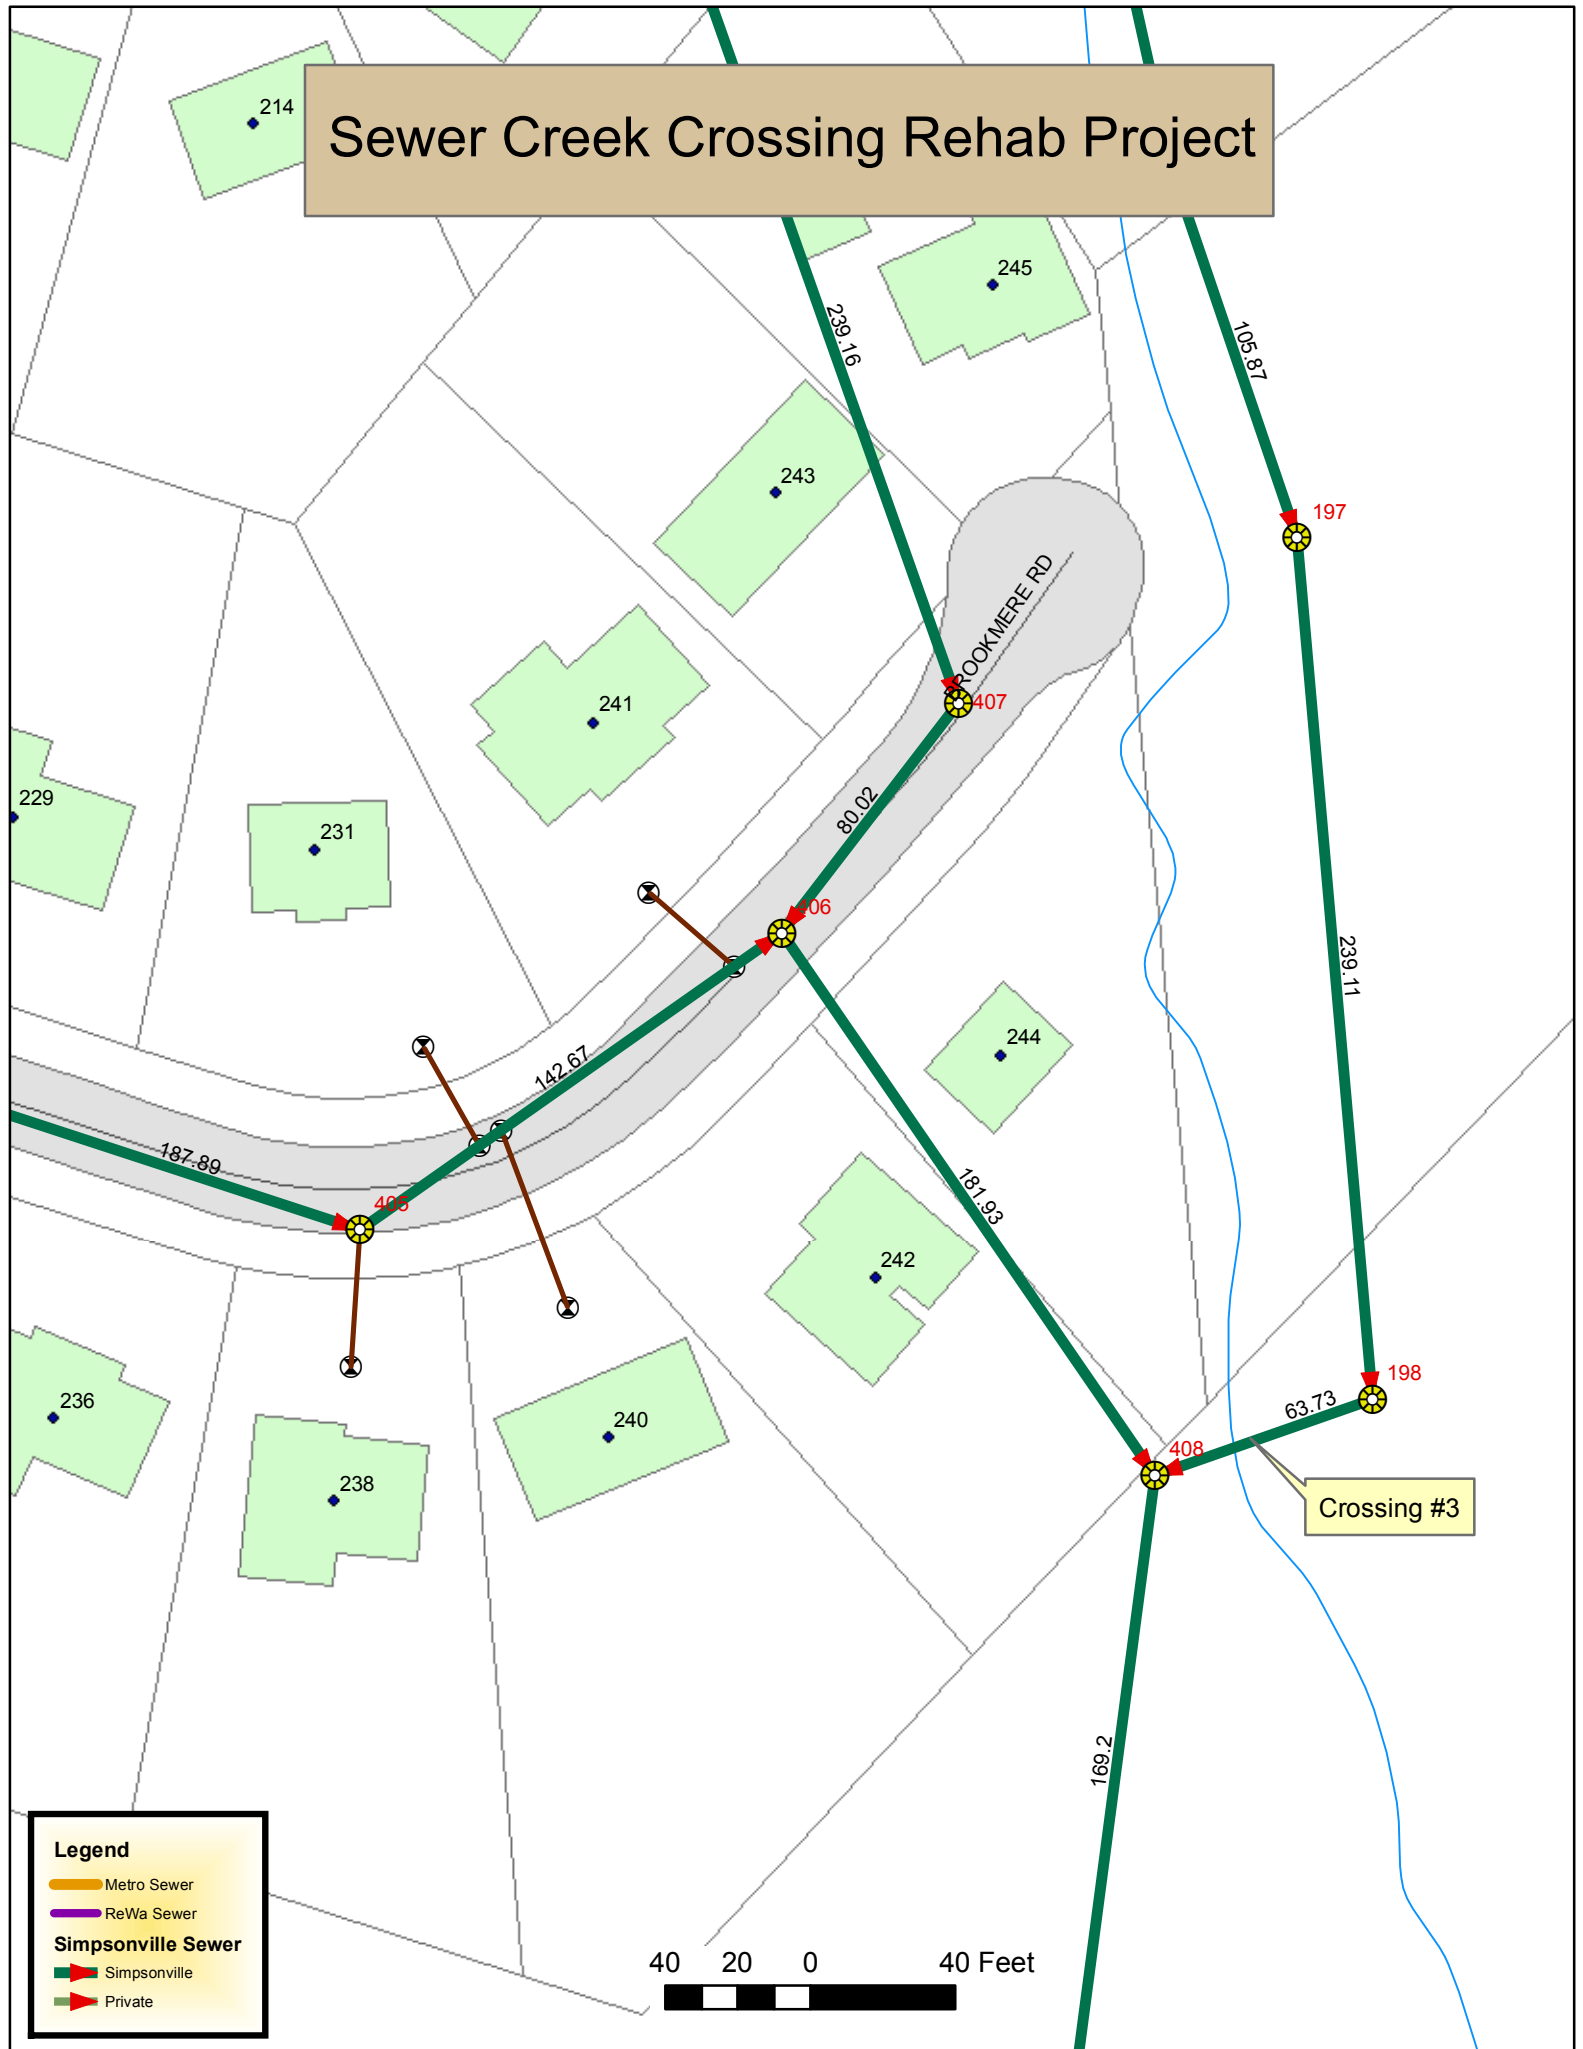

Sewer Creek Crossing Rehab Project

Legend

- Metro Sewer
- ReWa Sewer
- Simpsonville Sewer**
 - Simpsonville
 - Private