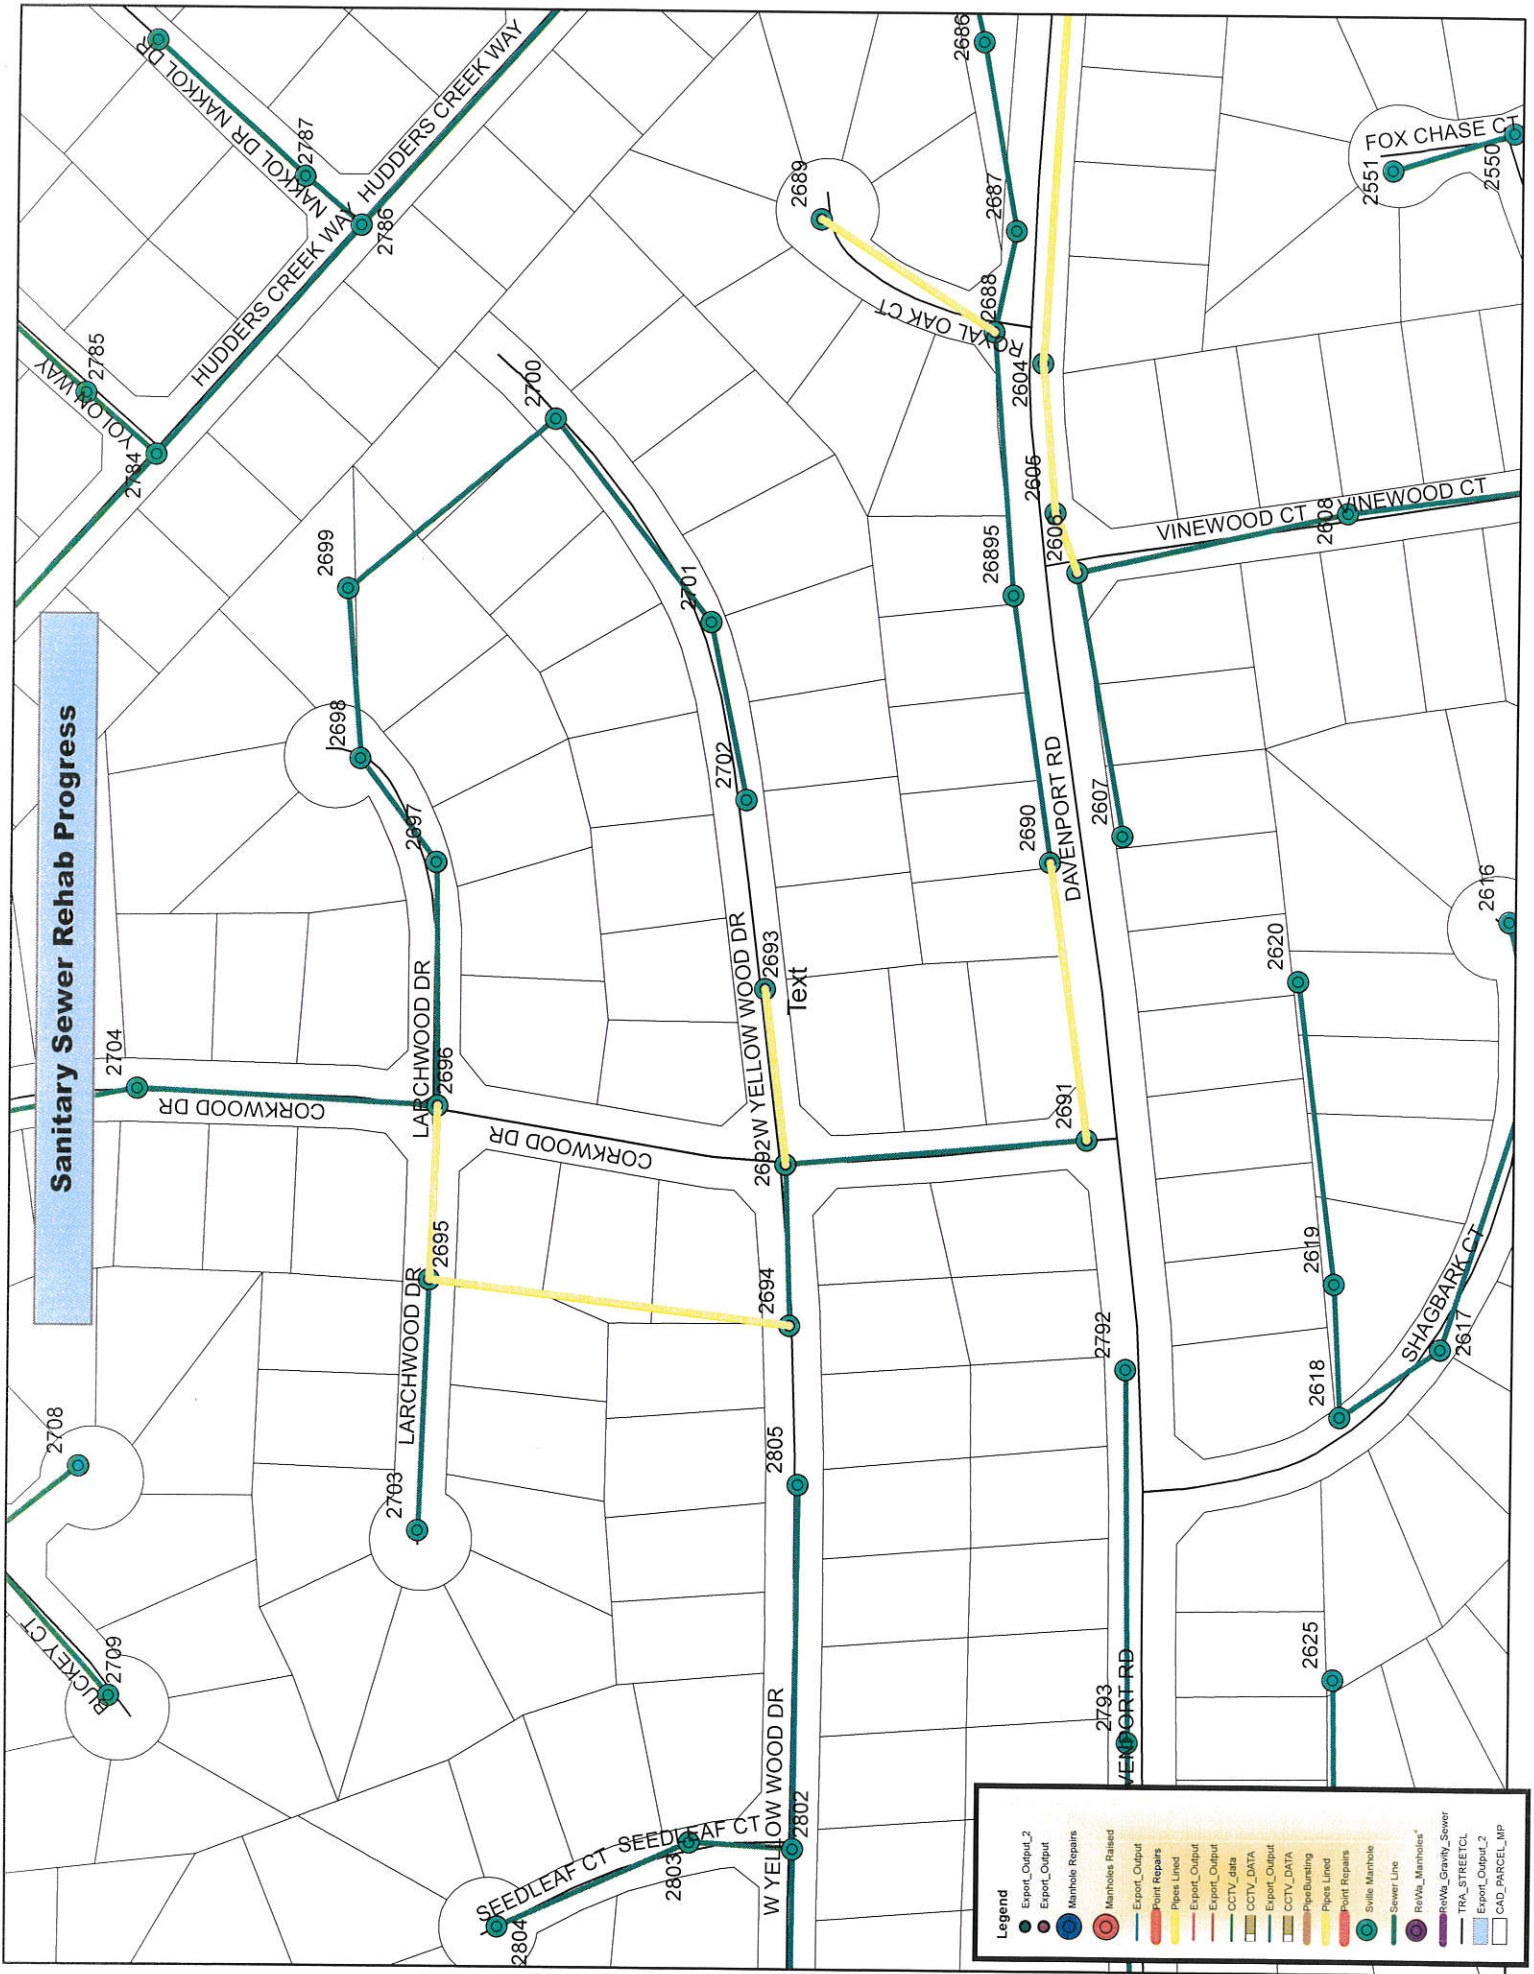

Sanitary Sewer Rehab Progress

Legend

- Export_Output_2
- Export_Output
- Manhole Repairs
- Manholes Raised
- Export_Output
- Point Repairs
- Pipe Lined
- Export_Output
- Export_Output
- CCTV_Data
- CCTV_Data
- Pipe Bursting
- Pipe Lined
- Point Repairs
- Sills Manhole
- Sewer Line
- Reifs_Manholes
- Reifs_Manholes
- TRA_STREETCL
- Export_Output_2
- CAD_PARCEL_LWP

Sanitary Sewer Rehab Progress

Legend

- Export_Output_2
- Export_Output
- Manhole Repairs
- Manhole Raised
- Export_Output
- Point Repairs
- Pipes Lined
- Export_Output
- Export_Output
- CCTV_data
- CCTV_DATA
- Export_Output
- CCTV_DATA
- Pipe Bursting
- Pipes Lined
- Point Repairs
- Swile Manhole
- Sewer Line
- ReWw_Manholes
- ReWw_Gravity_Sewer
- TRA_STREETCL
- Export_Output_2
- CAD_PARCEL_MP