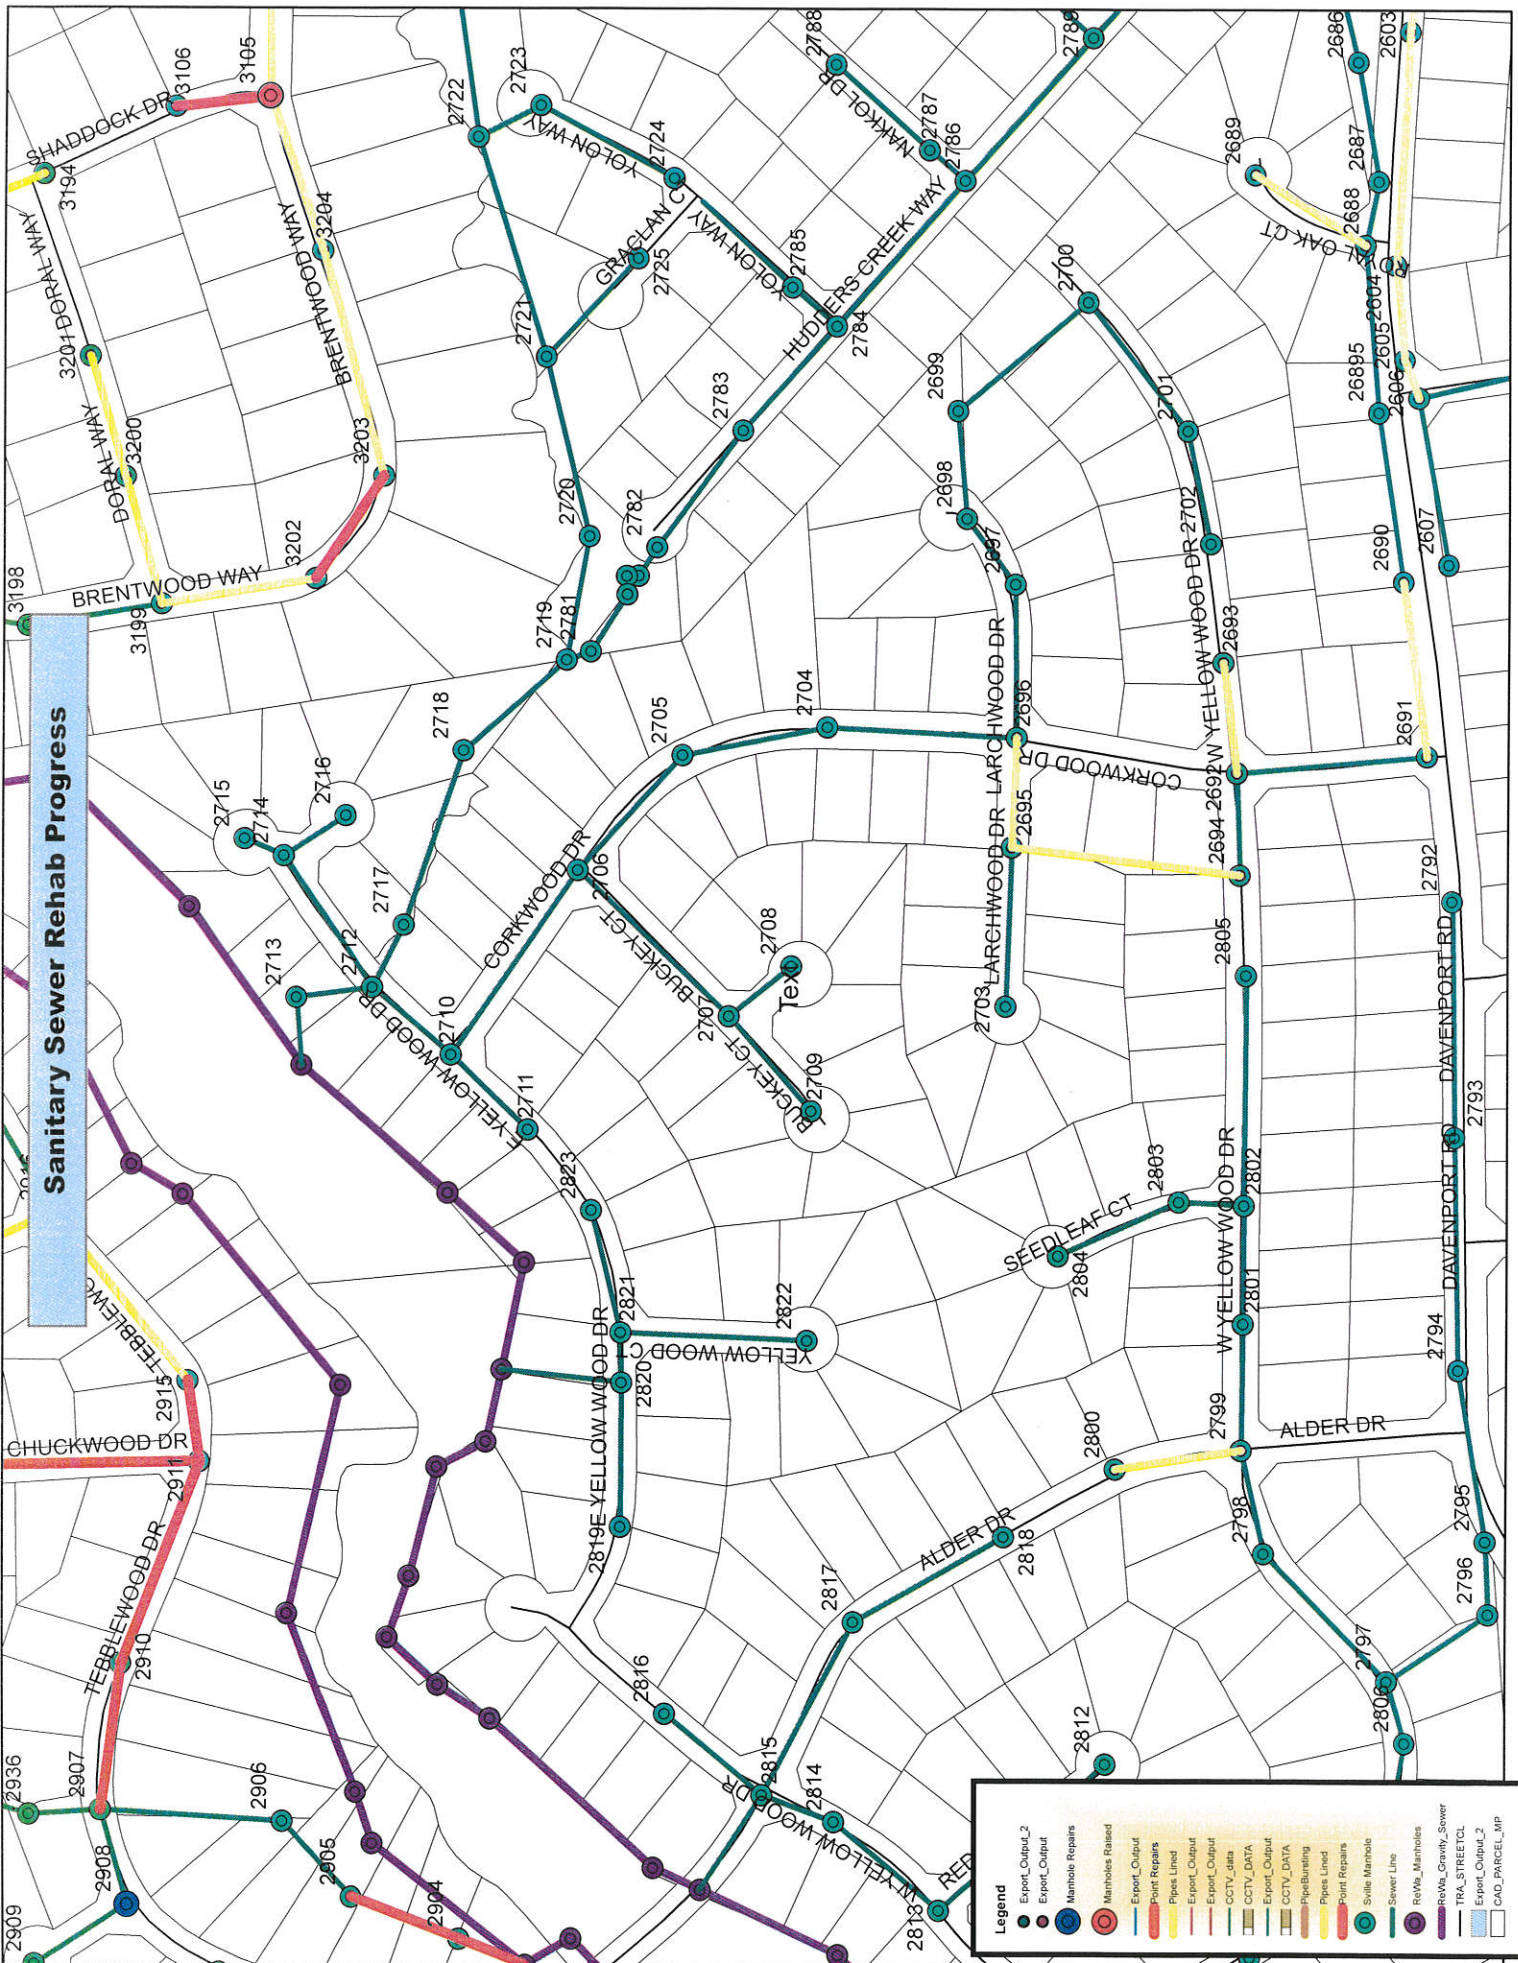

Sanitary Sewer Rehab Progress

Legend

- Export_Output_2
- Export_Output
- Manhole Repairs
- Manholes Raised
- Export_Output
- Point Repairs
- Pipe Lined
- Export_Output
- Export_Output
- CCTV_Data
- CCTV_Data
- Pipe Bursting
- Pipe Lined
- Point Repairs
- Sills Manhole
- Sewer Line
- Reifs_Manholes
- Reifs_Manholes
- TRA_STREETCL
- Export_Output_2
- CAD_PARCEL_LWP

Sanitary Sewer Rehab Progress

Legend

- Export_Output_2
- Export_Output
- Manhole Repairs
- Manhole Raised
- Export_Output
- Point Repairs
- Pipes Lined
- Export_Output
- Export_Output
- CCTV_data
- CCTV_DATA
- Export_Output
- CCTV_DATA
- Pipe Bursting
- Pipes Lined
- Point Repairs
- Swile Manhole
- Sewer Line
- ReWw_Manholes
- ReWw_Gravity_Sewer
- TRA_STREETCL
- Export_Output_2
- CAD_PARCEL_MP